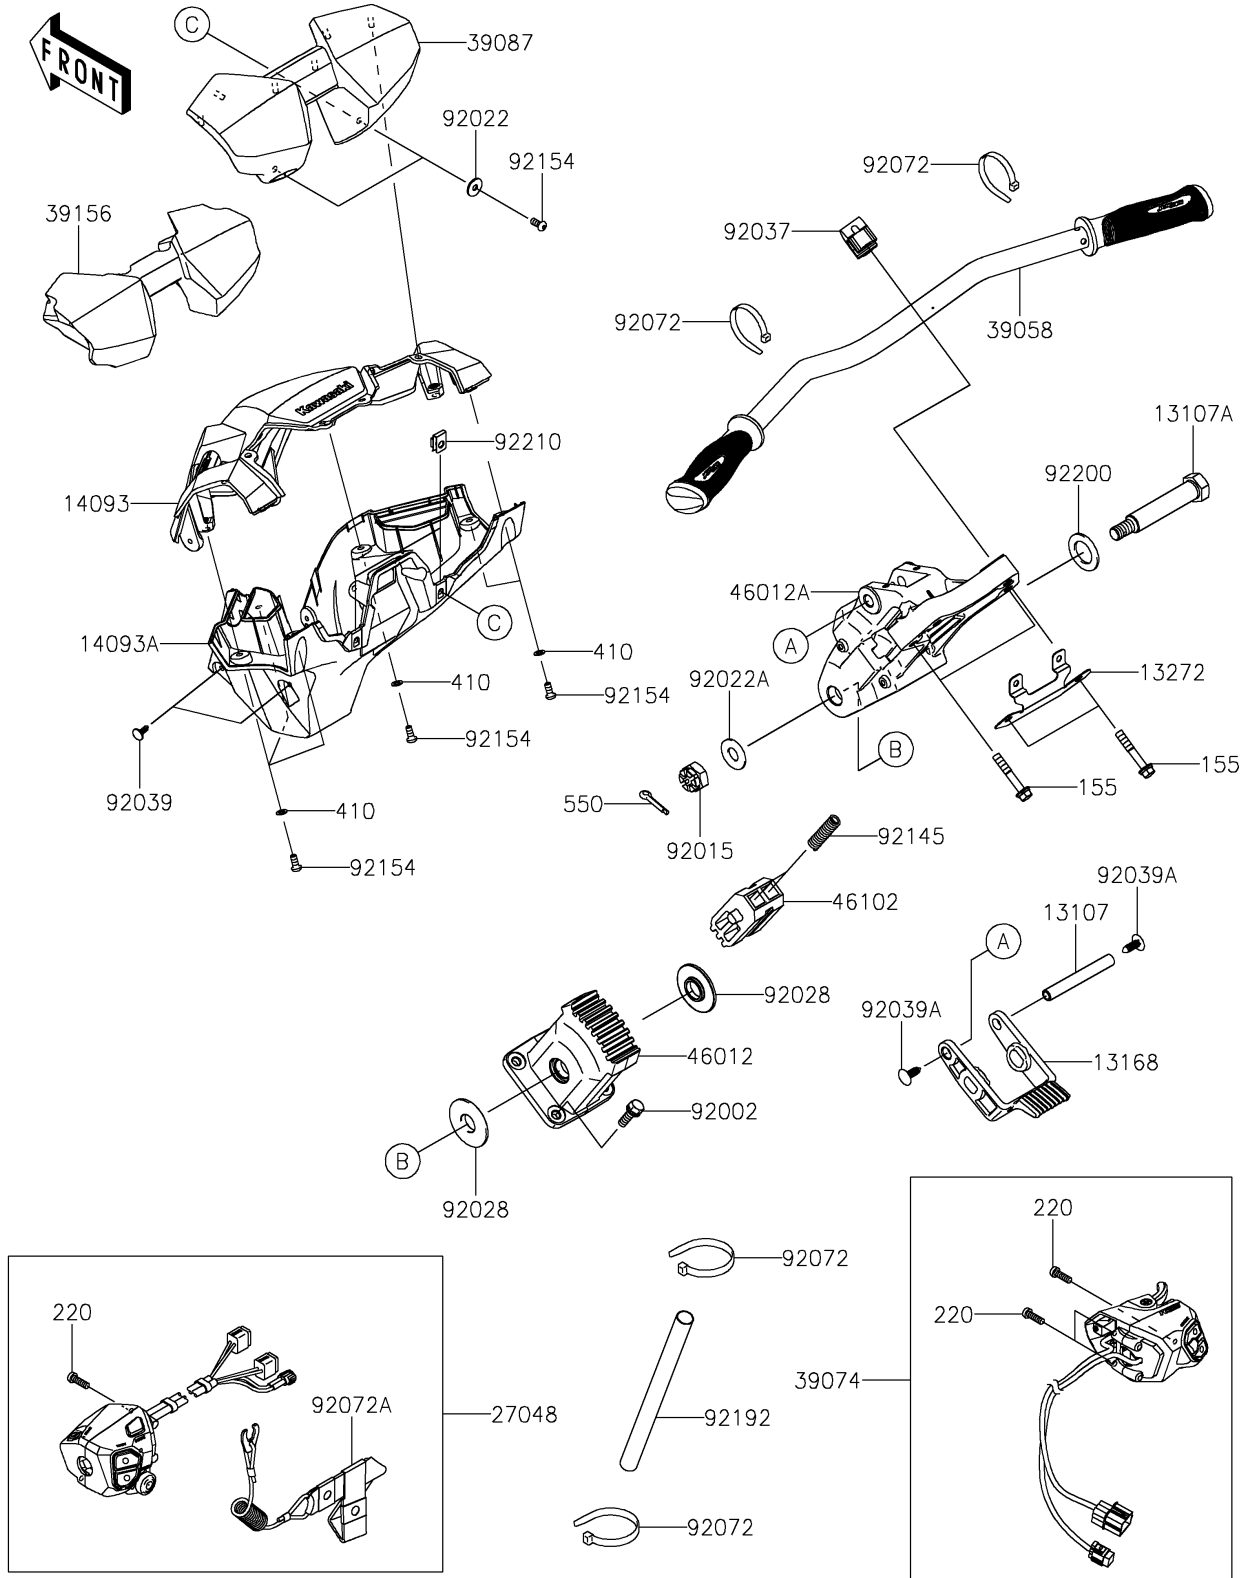

2025 Ultra 310LX PARTS DIAGRAM

Handlebar

F3172

2025 Ultra 310LX PARTS LIST

Handlebar

ITEM NAME	PART NUMBER	QUANTITY
SHAFT (Ref # 13107)	13107-3795	1
SHAFT,HANDLE HOLDER PIVOT (Ref # 13107A)	13107-3803	1
LEVER (Ref # 13168)	13168-3754	1
PLATE (Ref # 13272)	13272-3972	1
COVER,HANDLE,FR (Ref # 14093)	14093-1176	1
COVER,HANDLE,RR (Ref # 14093A)	14093-1177	1
SWITCH-ASSY,STOP&START (Ref # 27048)	27048-0054	1
HANDLE-COMP,BLACK (Ref # 39058)	39058-0044-6Z	1
LEVER-ASSY-THROTTLE (Ref # 39074)	39074-0014	1
PAD-HANDLE,BLACK (Ref # 39087)	39087-0016-6Z	1
PAD (Ref # 39156)	39156-2768	1
HOLDER-HANDLE,LWR (Ref # 46012)	46012-3730	1
HOLDER-HANDLE,UPP (Ref # 46012A)	46012-3733	1
ROD,HANDLE POSITION (Ref # 46102)	46102-3733	1
BOLT,8X25 (Ref # 92002)	92002-3774	4
NUT,CASTLE,14MM (Ref # 92015)	92015-3805	1
WASHER,6.5X20X1.5 (Ref # 92022)	92022-3710	2
WASHER,15X34X2.0 (Ref # 92022A)	92022-3738	1
BUSHING (Ref # 92028)	92028-3743	2
CLAMP,HANDLEBAR (Ref # 92037)	92037-503	2
RIVET (Ref # 92039)	92039-3787	4
RIVET (Ref # 92039A)	92039-3788	2
BAND,L=188.85 (Ref # 92072)	92072-0105	4
BAND,TETHER SWITCH (Ref # 92072A)	92072-0891	1
SPRING (Ref # 92145)	92145-3723	2
BOLT,SOCKET,6X14 (Ref # 92154)	92154-3988	8
TUBE,35X37X200 (Ref # 92192)	92192-1990	1
WASHER,21X34X2 (Ref # 92200)	92200-3802	1
NUT,6MM (Ref # 92210)	92210-3768	2

2025 Ultra 310LX PARTS LIST

Handlebar

ITEM NAME	PART NUMBER	QUANTITY
BOLT-WSP-SMALL,8X50 (Ref # 155)	155R0850	4
SCREW-PAN-CROS,5X30 (Ref # 220)	220R0530	6
WASHER-PLAIN-SMALL,6MM (Ref # 410)	410S0600	6
PIN-COTTER,3X35 (Ref # 550)	550S3035	1