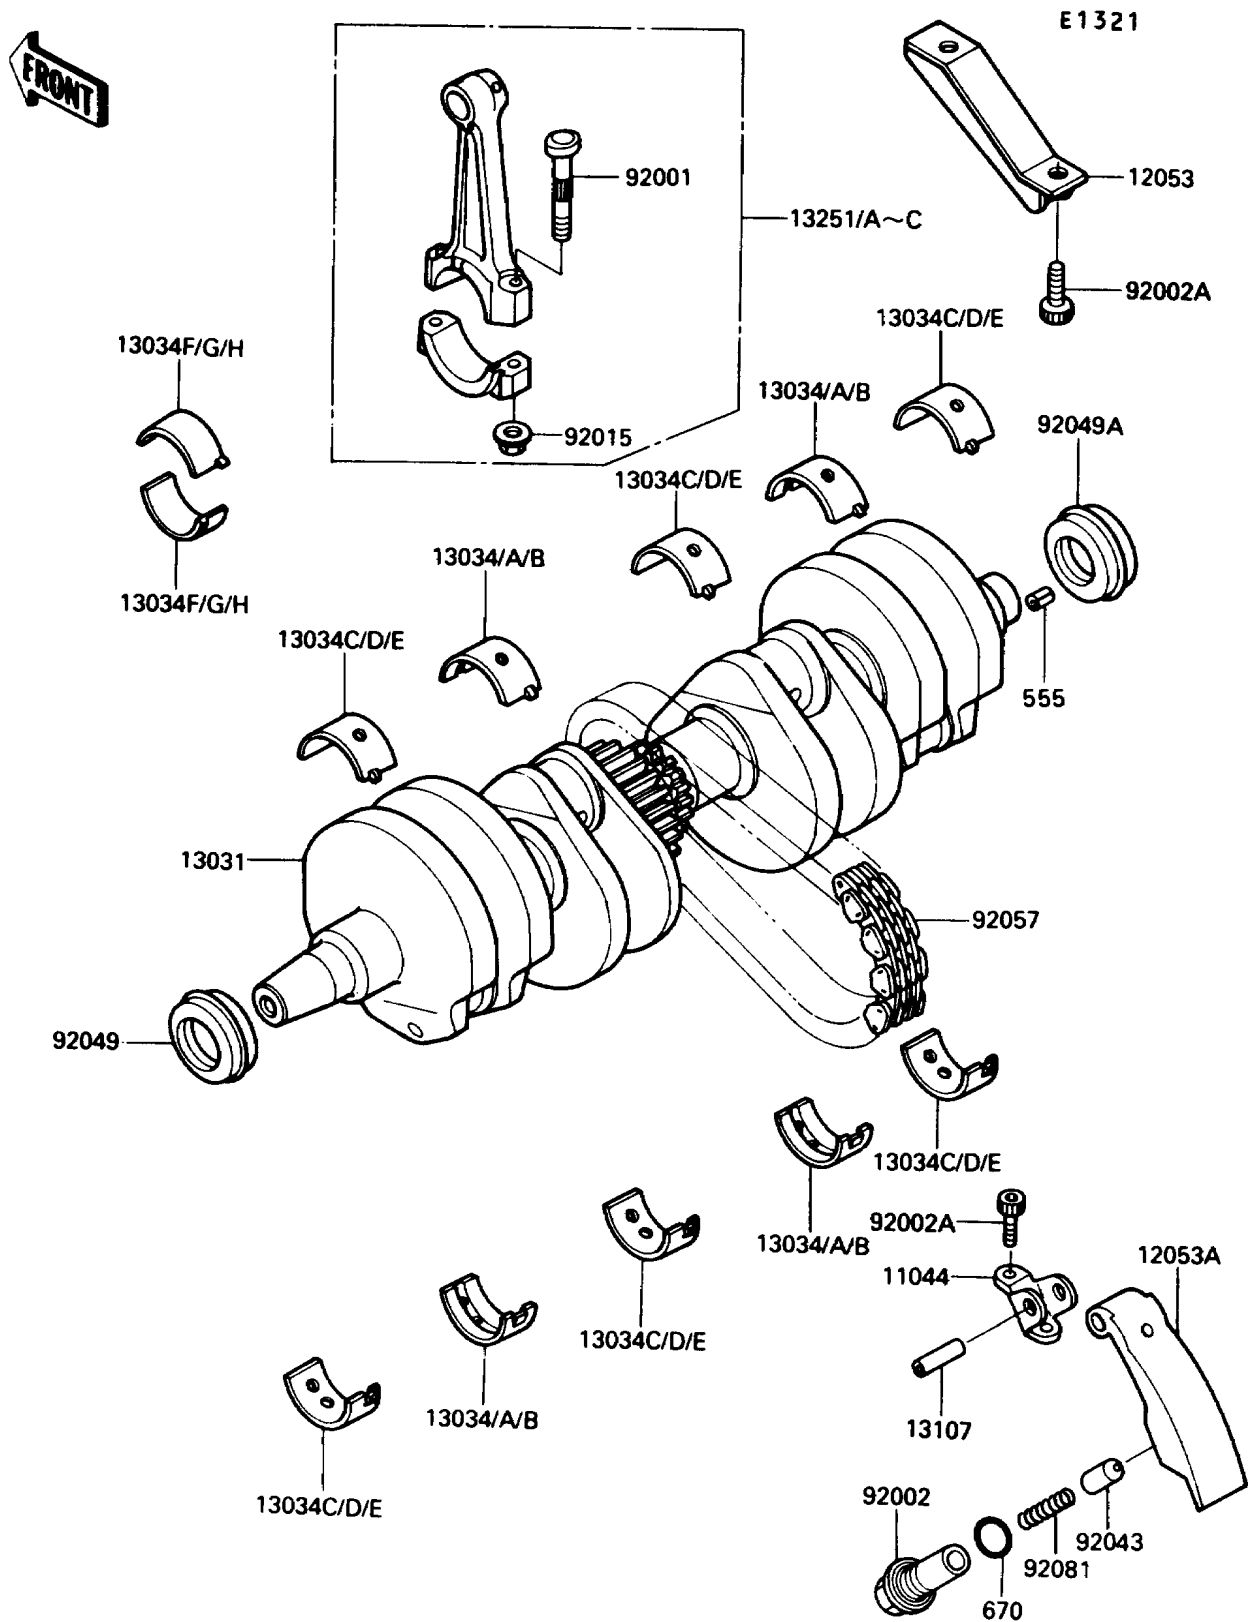

# 1989 Ninja® 600R PARTS DIAGRAM

Crankshaft

# 1989 Ninja® 600R PARTS LIST

## Crankshaft

ITEM NAME	PART NUMBER	QUANTITY
BRACKET,CHAIN GUIDE (Ref # 11044)	11044-1075	1
GUIDE-CHAIN,UPP (Ref # 12053)	12053-1156	1
GUIDE-CHAIN,LWR (Ref # 12053A)	12053-1157	1
CRANKSHAFT-COMP (Ref # 13031)	13031-1245	1
METAL,CRANKSHAFT,BROWN (Ref # 13034)	13034-1016	AR
METAL,CRANKSHAFT,BLACK (Ref # 13034A)	13034-1017	AR
METAL,CRANKSHAFT,BLUE (Ref # 13034B)	13034-1018	AR
BUSHING,CRANKSHAFT,BLUE (Ref # 13034C)	13034-1064	AR
BUSHING,CRANKSHAFT,BLACK (Ref # 13034D)	13034-1065	AR
BUSHING,CRANKSHAFT,BROWN (Ref # 13034E)	13034-1066	AR
BUSHING,CONNECTING ROD,BLUE (Ref # 13034F)	13034-1067	AR
BUSHING,CONNECTING ROD,BLACK (Ref # 13034G)	13034-1068	AR
BUSHING,CONNECTING ROD,BROWN (Ref # 13034H)	13034-1069	AR
SHAFT,8X25 (Ref # 13107)	13107-1142	1
ROD-ASSY-CONNECTING,H (Ref # 13251)	13251-1081-HH	4
ROD-ASSY-CONNECTING,I (Ref # 13251A)	13251-1081-II	4
ROD-ASSY-CONNECTING,J (Ref # 13251B)	13251-1081-JJ	4
ROD-ASSY-CONNECTING,K (Ref # 13251C)	13251-1081-KK	4
BOLT,CONNECTING ROD,8MM (Ref # 92001)	92001-1887	8
BOLT (Ref # 92002)	92002-1479	1
BOLT,SOCKET,6X14 (Ref # 92002A)	92002-1592	4
NUT,FLANGED,8MM (Ref # 92015)	92015-1311	8
PIN (Ref # 92043)	92043-076	1
SEAL-OIL,HSCY25367 (Ref # 92049)	92049-1013	1
SEAL-OIL,HSCY25397 (Ref # 92049A)	92050-081	1
CHAIN,PRIMARY,MA0364X50L (Ref # 92057)	92057-1011	1
SPRING (Ref # 92081)	92081-112	1
PIN-SPRING,4X8 (Ref # 555)	555A0408	1
O RING,16MM (Ref # 670)	670B2016	1