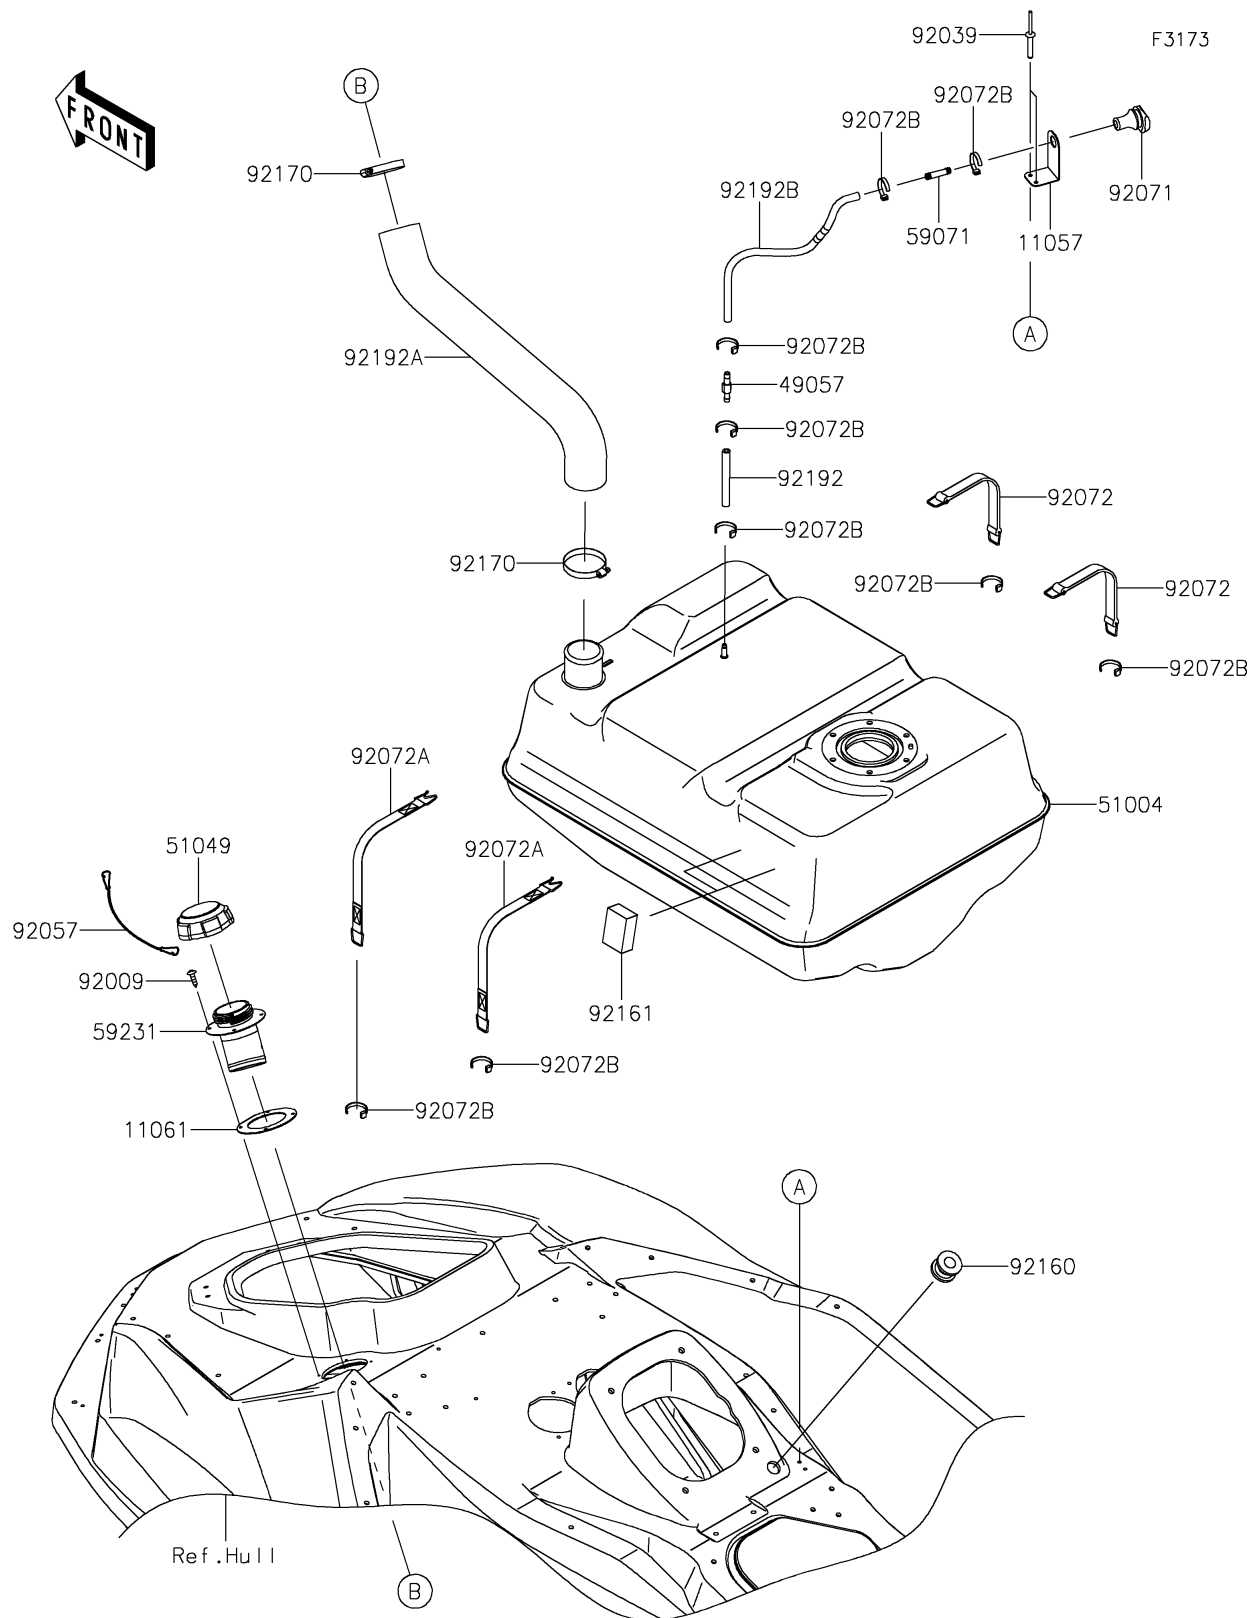

2025 Ultra 310LX PARTS DIAGRAM

Fuel Tank

2025 Ultra 310LX PARTS LIST

Fuel Tank

ITEM NAME	PART NUMBER	QUANTITY
BRACKET (Ref # 11057)	11057-7353	1
GASKET,FUEL-FILLER (Ref # 11061)	11061-1399	1
VALVE-RELIEF (Ref # 49057)	49057-0002	1
TANK-FUEL (Ref # 51004)	51004-0032	1
CAP-TANK,FUEL (Ref # 51049)	51049-0713	1
JOINT (Ref # 59071)	59071-3764	1
FILLER,FUEL TANK (Ref # 59231)	59231-0752	1
SCREW,TAPPING,4X16 (Ref # 92009)	92009-3849	4
RIVET (Ref # 92039)	92039-3783	2
CHAIN,COVER,L=100 (Ref # 92057)	92057-3704	1
GROMMET (Ref # 92071)	92071-3841	1
BAND (Ref # 92072)	92072-3845	2
BAND (Ref # 92072A)	92072-3847	2
BAND,L=100.08 (Ref # 92072B)	92072-3882	9
DAMPER,MUFFLER MOUNT (Ref # 92160)	92160-1116	1
DAMPER (Ref # 92161)	92161-1595	2
CLAMP (Ref # 92170)	92170-1764	2
TUBE,5.8X11X100 (Ref # 92192)	92192-1795	1
TUBE,FUEL TANK-FILLER (Ref # 92192A)	92192-2512	1
TUBE,5.8X10.8X380 (Ref # 92192B)	92192-2601	1