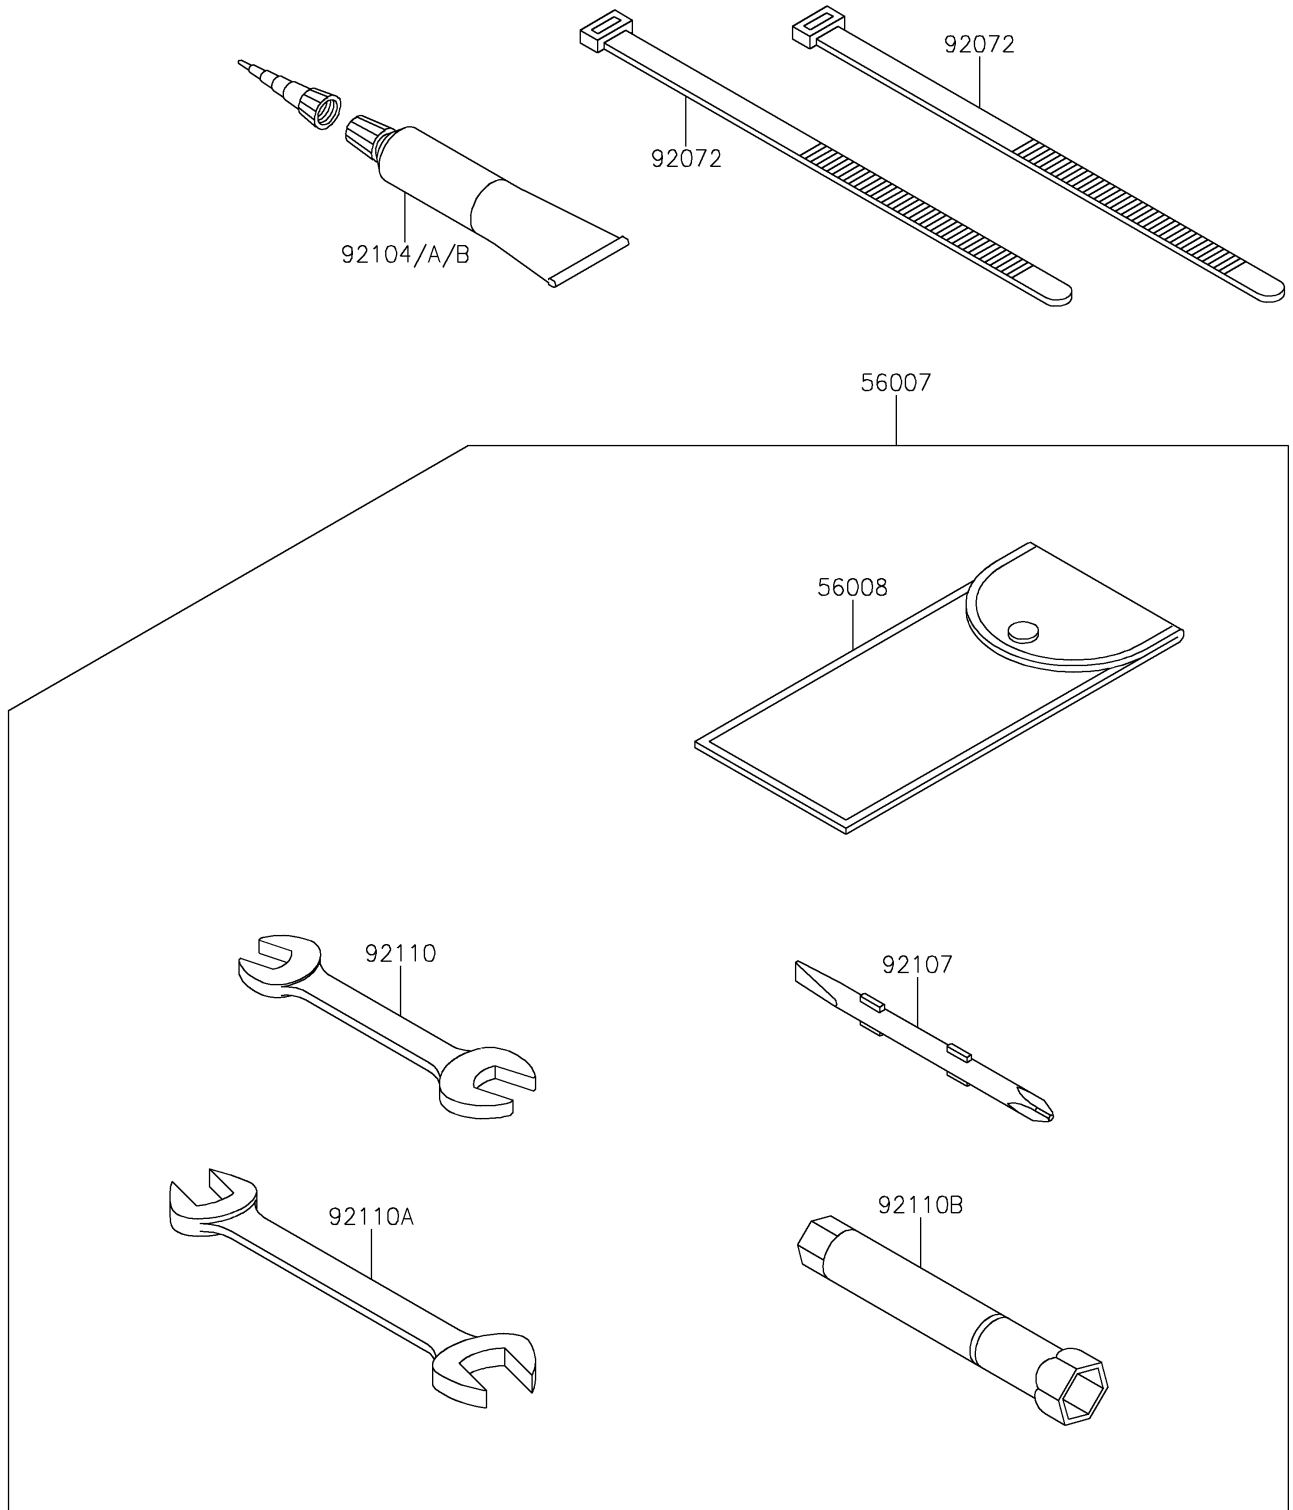

# 2025 JET SKI® ULTRA® 310LX PARTS DIAGRAM

Owner's Tools

F3182

### Owner's Tools

ITEM NAME	PART NUMBER	QUANTITY
TOOL-KIT (Ref # 56007)	56007-0197	1
BAG,TOOL (Ref # 56008)	56008-1075	1
BAND,L=250 (Ref # 92072)	92072-1237	2
GASKET-LIQUID,TB1211F,CLEAR (Ref # 92104)	92104-0004	1
GASKET-LIQUID,TB1216B,BLACK (Ref # 92104A)	92104-1064	1
GASKET-LIQUID,TB1215,GRAY (Ref # 92104B)	92104-1065	1
TOOL-DRIVER,#2PHILLIPS&SLOT (Ref # 92107)	92107-1051	1
TOOL-WRENCH,OPEN END,10X12 (Ref # 92110)	92110-1152	1
TOOL-WRENCH,OPEN END,14X17 (Ref # 92110A)	92110-1153	1
TOOL-WRENCH,BOX,16MM (Ref # 92110B)	92110-3706	1