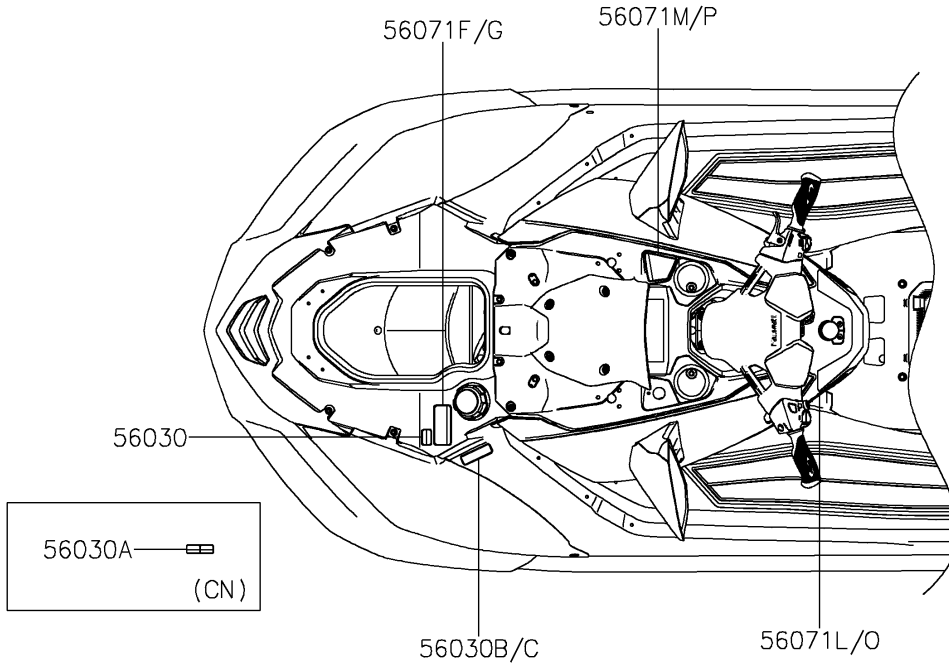

2025 Ultra 310LX PARTS DIAGRAM

Labels

F3183

2025 Ultra 310LX PARTS LIST

Labels

ITEM NAME	PART NUMBER	QUANTITY
LABEL,GASOLINE (Ref # 56030)	56030-0357	1
LABEL,GASOLINE (Ref # 56030A)	56030-0358	1
LABEL,FIRE EXTINGUISHER (Ref # 56030B)	56030-3755	1
LABEL,FIRE EXTINGUISHER (Ref # 56030C)	56030-3757	1
LABEL-WARNING,FLUSHING (Ref # 56071)	56071-0392	1
LABEL-WARNING,FLUSHING (Ref # 56071A)	56071-0393	1
LABEL-WARNING,RIGHTING (Ref # 56071B)	56071-0398	1
LABEL-WARNING,RIGHTING (Ref # 56071C)	56071-0399	1
LABEL-WARNING,GRAB,HANDLE,STEP (Ref # 56071D)	56071-0402	1
LABEL-WARNING,GRAB,HANDLE,STEP (Ref # 56071E)	56071-0403	1
LABEL-WARNING,FUEL SUPPLY (Ref # 56071F)	56071-0424	1
LABEL-WARNING,FUEL SUPPLY (Ref # 56071G)	56071-0425	1
LABEL-WARNING,DAMPER (Ref # 56071H)	56071-0568	3
LABEL-WARNING,REBOARDING (Ref # 56071I)	56071-0904	1
LABEL-WARNING,REBOARDING (Ref # 56071J)	56071-0905	1
LABEL-WARNING,RIDER SAFETY (Ref # 56071K)	56071-0962	1
LABEL-WARNING,HELM (Ref # 56071L)	56071-0963	1
LABEL-WARNING,VENTILATION (Ref # 56071M)	56071-0964	1
LABEL-WARNING,RIDER SAFETY (Ref # 56071N)	56071-0965	1
LABEL-WARNING,HELM (Ref # 56071O)	56071-0966	1
LABEL-WARNING,VENTILATION (Ref # 56071P)	56071-0967	1
LABEL-WARNING,DAMPER (Ref # 56071Q)	56071-3737	3