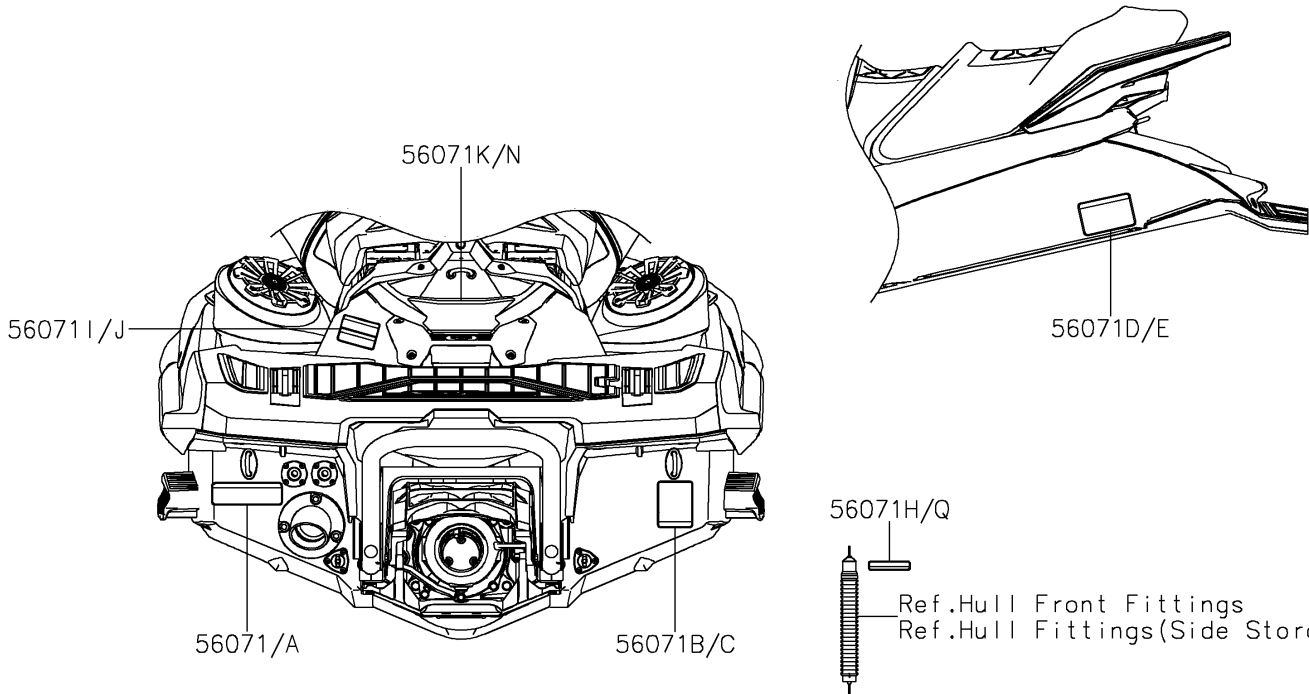

2025 Ultra 310LX PARTS DIAGRAM

Labels

F3183

2025 Ultra 310LX PARTS LIST

Labels

ITEM NAME	PART NUMBER	QUANTITY
LABEL,GASOLINE (Ref # 56030)	56030-0357	1
LABEL,GASOLINE (Ref # 56030A)	56030-0358	1
LABEL,FIRE EXTINGUISHER (Ref # 56030B)	56030-3755	1
LABEL,FIRE EXTINGUISHER (Ref # 56030C)	56030-3757	1
LABEL-WARNING,FLUSHING (Ref # 56071)	56071-0392	1
LABEL-WARNING,FLUSHING (Ref # 56071A)	56071-0393	1
LABEL-WARNING,RIGHTING (Ref # 56071B)	56071-0398	1
LABEL-WARNING,RIGHTING (Ref # 56071C)	56071-0399	1
LABEL-WARNING,GRAB,HANDLE,STEP (Ref # 56071D)	56071-0402	1
LABEL-WARNING,GRAB,HANDLE,STEP (Ref # 56071E)	56071-0403	1
LABEL-WARNING,FUEL SUPPLY (Ref # 56071F)	56071-0424	1
LABEL-WARNING,FUEL SUPPLY (Ref # 56071G)	56071-0425	1
LABEL-WARNING,DAMPER (Ref # 56071H)	56071-0568	3
LABEL-WARNING,REBOARDING (Ref # 56071I)	56071-0904	1
LABEL-WARNING,REBOARDING (Ref # 56071J)	56071-0905	1
LABEL-WARNING,RIDER SAFETY (Ref # 56071K)	56071-0962	1
LABEL-WARNING,HELM (Ref # 56071L)	56071-0963	1
LABEL-WARNING,VENTILATION (Ref # 56071M)	56071-0964	1
LABEL-WARNING,RIDER SAFETY (Ref # 56071N)	56071-0965	1
LABEL-WARNING,HELM (Ref # 56071O)	56071-0966	1
LABEL-WARNING,VENTILATION (Ref # 56071P)	56071-0967	1
LABEL-WARNING,DAMPER (Ref # 56071Q)	56071-3737	3