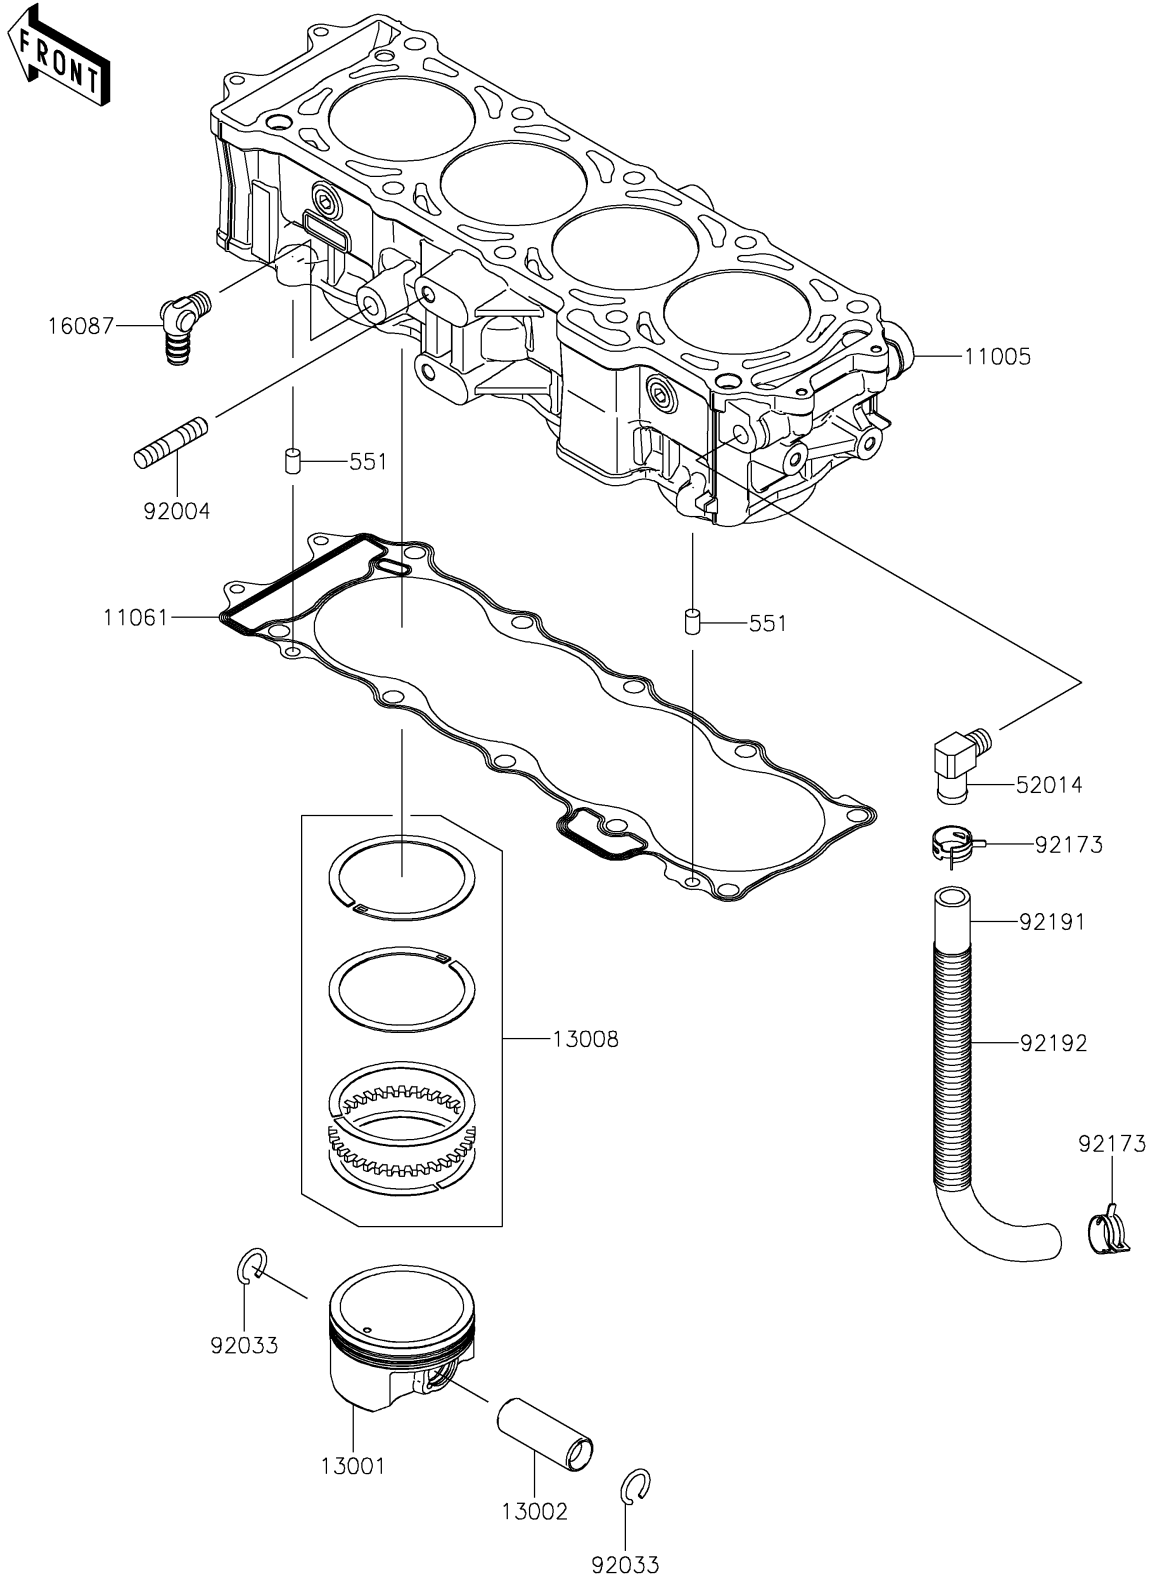

# 2025 Ultra 310LX-S PARTS DIAGRAM

Cylinder/Piston(s)

E1120

## 2025 Ultra 310LX-S PARTS LIST

Cylinder/Piston(s)

ITEM NAME	PART NUMBER	QUANTITY
CYLINDER-ENGINE (Ref # 11005)	11005-0630	1
GASKET,CYLINDER BASE (Ref # 11061)	11061-3770	1
PISTON-ENGINE (Ref # 13001)	13001-0787	4
PIN-PISTON (Ref # 13002)	13002-1131	4
RING-SET-PISTON (Ref # 13008)	13008-0564	4
VALVE-CHECK (Ref # 16087)	16087-3714	1
ELBOW (Ref # 52014)	52014-3717	1
STUD,10X32 (Ref # 92004)	92004-3759	1
RING-SNAP (Ref # 92033)	92033-1188	8
CLAMP (Ref # 92173)	92173-1039	2
TUBE,BREATHER (Ref # 92191)	92191-3983	1
TUBE,CORRUGATED,L=265 (Ref # 92192)	92192-1083	1
PIN-DOWEL (Ref # 551)	551R0812	2