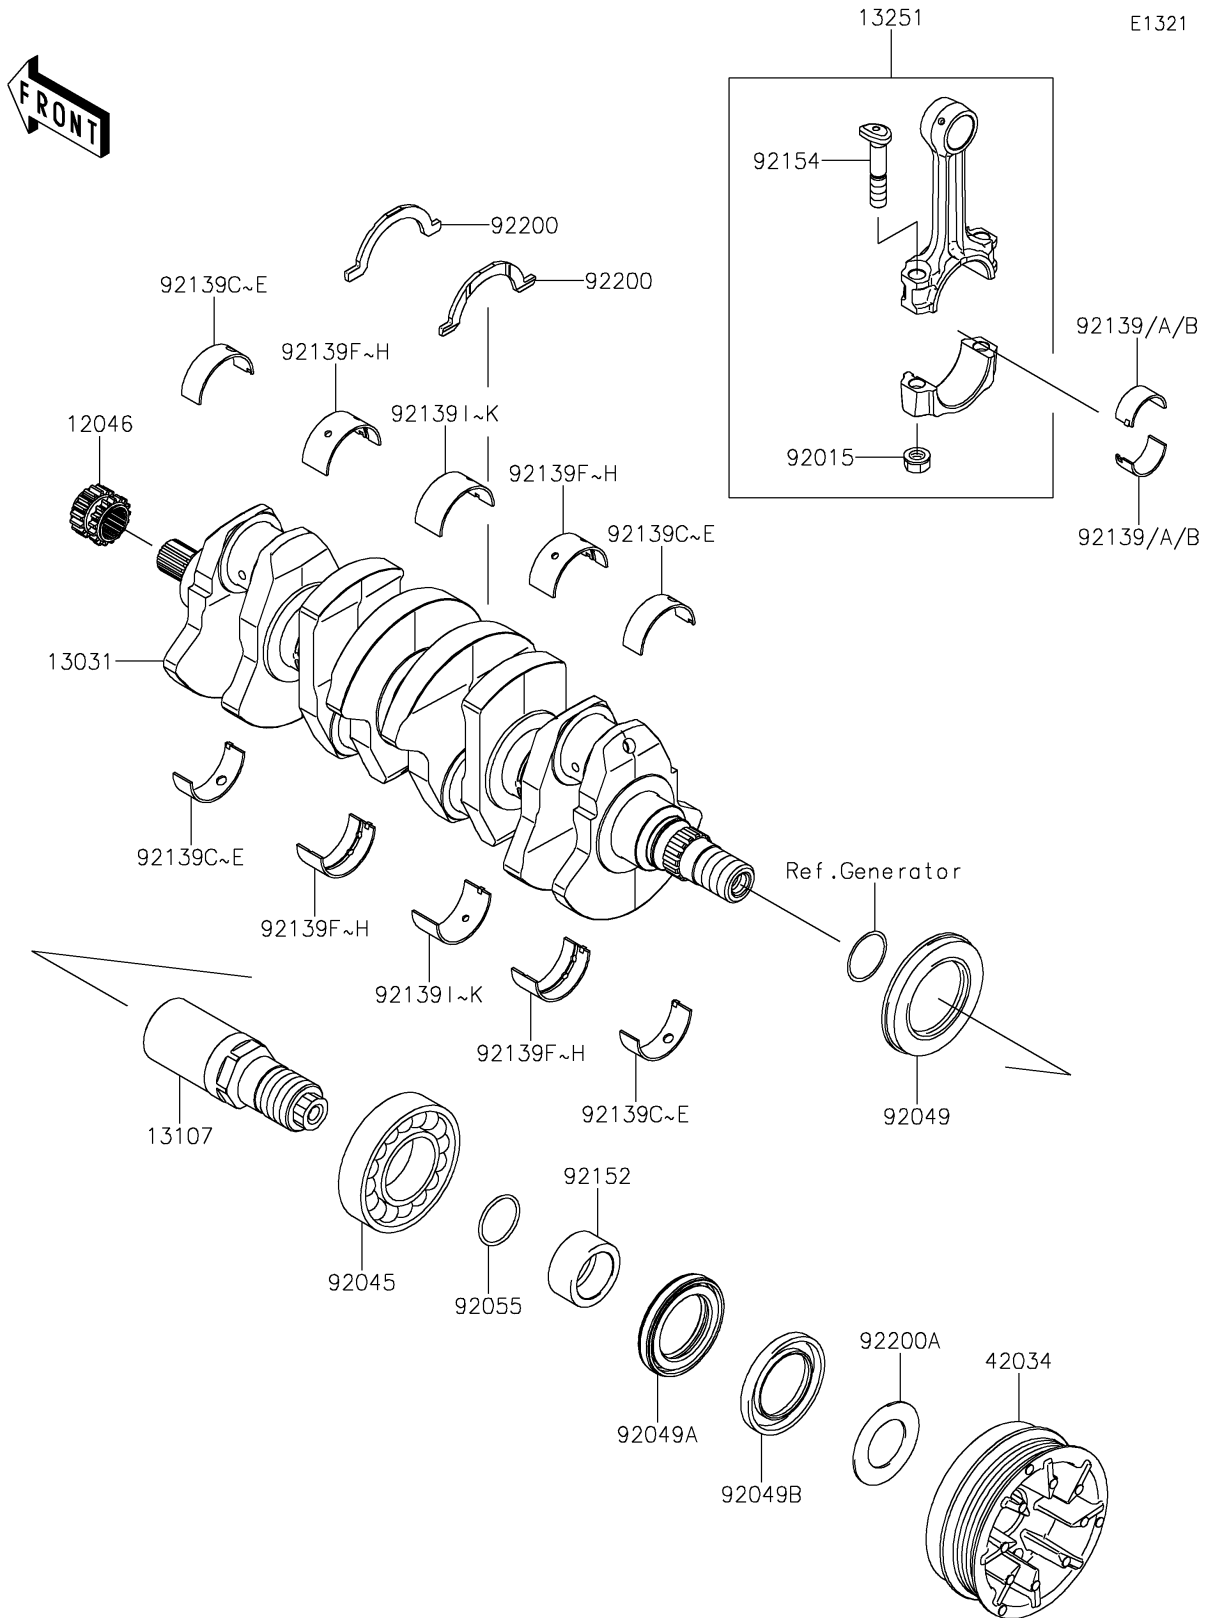

2025 Ultra 310LX-S PARTS DIAGRAM

Crankshaft

2025 Ultra 310LX-S PARTS LIST

Crankshaft

ITEM NAME	PART NUMBER	QUANTITY
SPROCKET,17T (Ref # 12046)	12046-3711	1
CRANKSHAFT-COMP (Ref # 13031)	13031-0969	1
SHAFT (Ref # 13107)	13107-3810	1
ROD-ASSY-CONNECTING,I (Ref # 13251)	13251-3703-II	4
COUPLING (Ref # 42034)	42034-3723	1
NUT,CONNECTING ROD (Ref # 92015)	92015-1559	8
BEARING-BALL,6208ZZ AS2S (Ref # 92045)	92045-3739	1
SEAL-OIL,SD347626LHS (Ref # 92049)	92049-3736	1
SEAL-OIL,FPJ740628.5ZS (Ref # 92049A)	92049-3737	1
SEAL-OIL,S40626NS (Ref # 92049B)	92049-3738	1
RING-O,27.7X2.4 (Ref # 92055)	92055-091	1
BUSHING,CONNECTING ROD,GREEN (Ref # 92139)	92139-0722	8
BUSHING,CONNECTING ROD,YELLOW (Ref # 92139A)	92139-0723	AR
BUSHING,CONNECTING ROD,PINK (Ref # 92139B)	92139-0724	AR
BUSHING,CRANKSHAFT,#1,GREEN (Ref # 92139C)	92139-1118	4
BUSHING,CRANKSHAFT,#1,YEL (Ref # 92139D)	92139-1119	AR
BUSHING,CRANKSHAFT,#1,PINK (Ref # 92139E)	92139-1120	AR
BUSHING,CRANKSHAFT,#2,GREEN (Ref # 92139F)	92139-1121	4
BUSHING,CRANKSHAFT,#2,YEL (Ref # 92139G)	92139-1122	AR
BUSHING,CRANKSHAFT,#2,PINK (Ref # 92139H)	92139-1123	AR
BUSHING,CRANKSHAFT,#3,GREEN (Ref # 92139I)	92139-1124	2
BUSHING,CRANKSHAFT,#3,YELLOW (Ref # 92139J)	92139-1125	AR
BUSHING,CRANKSHAFT,#3,PINK (Ref # 92139K)	92139-1126	AR
COLLAR,30X40X18 (Ref # 92152)	92152-3759	1
BOLT,CONNECTING ROD,9MM (Ref # 92154)	92154-3720	8
WASHER (Ref # 92200)	92200-3789	2
WASHER,30.5X52X1.5 (Ref # 92200A)	92200-3808	1