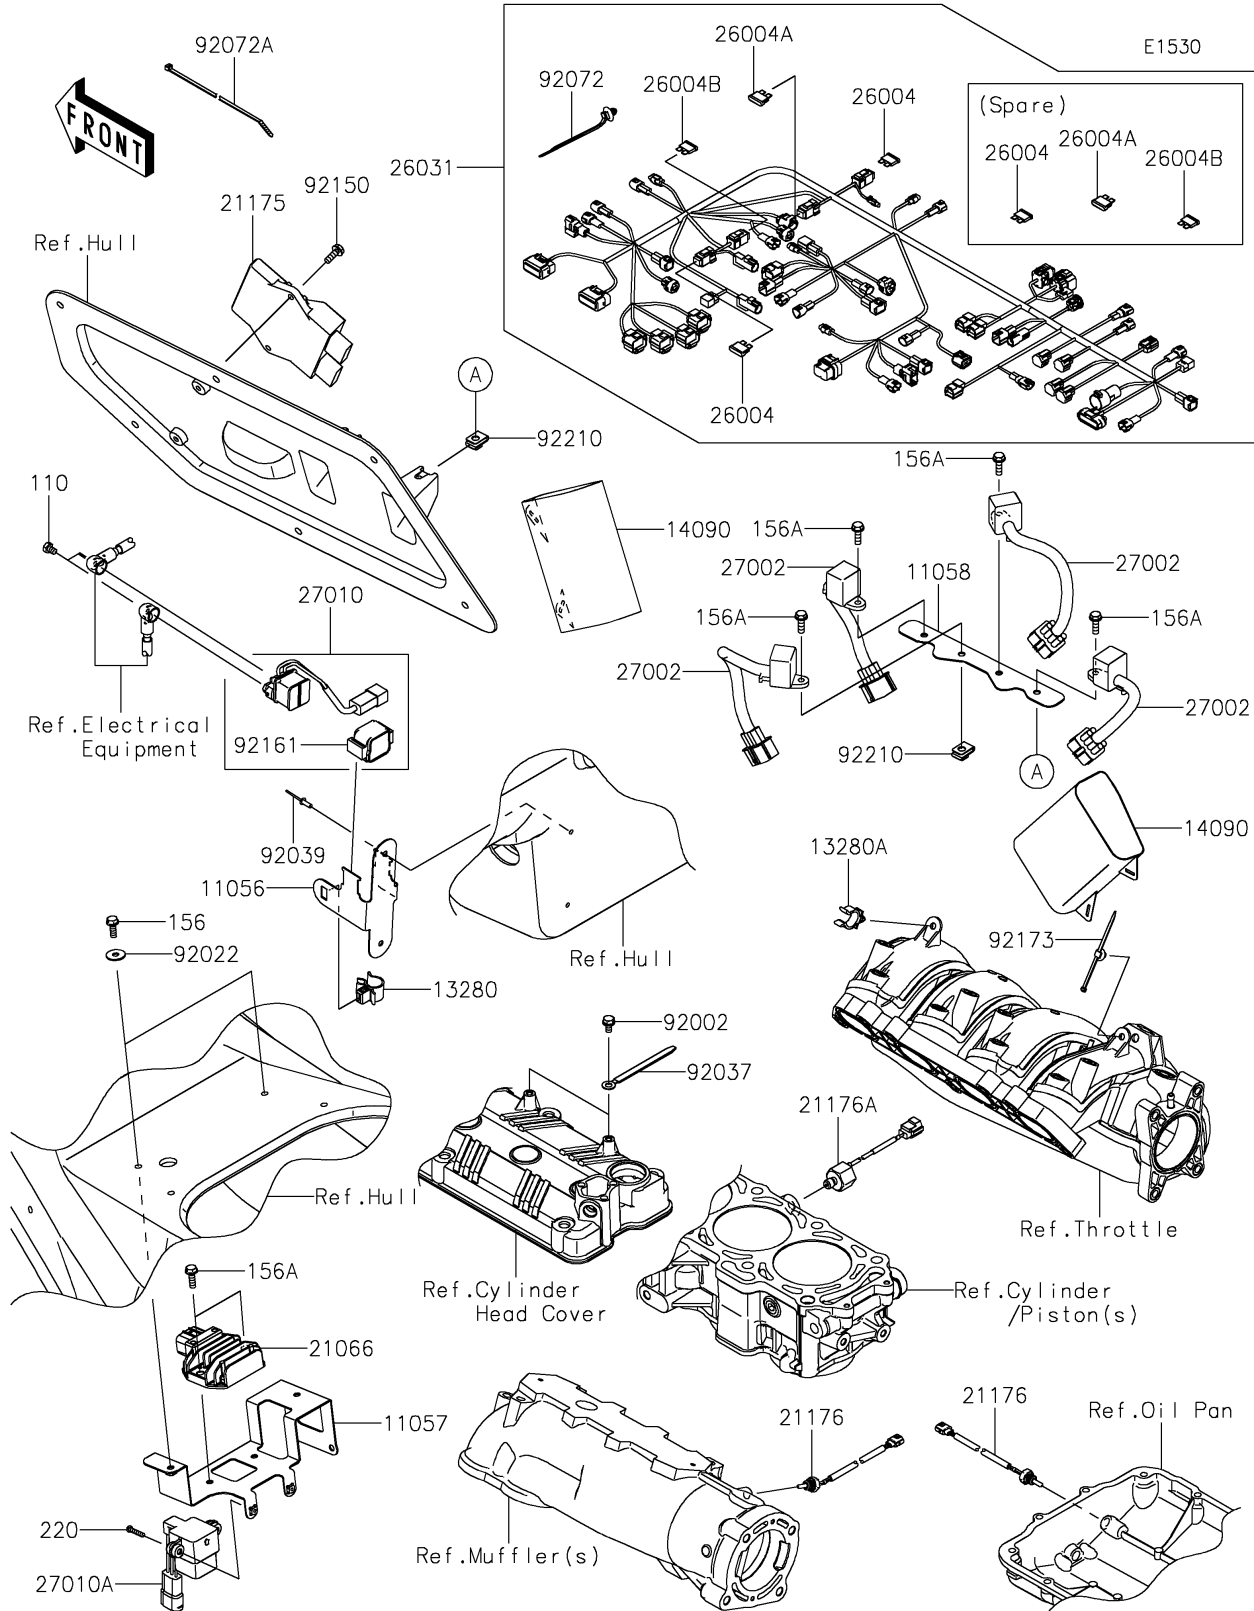

2024 JET SKI® ULTRA® 310LX-S PARTS DIAGRAM

Fuel Injection

2024 JET SKI® ULTRA® 310LX-S PARTS LIST

Fuel Injection

ITEM NAME	PART NUMBER	QUANTITY
BRACKET,SWITCH (Ref # 11056)	11056-3855	1
BRACKET,REGULATOR&VDS (Ref # 11057)	11057-7354	1
BRACKET,RELAY (Ref # 11058)	11058-0929	1
HOLDER (Ref # 13280)	13280-0789	1
HOLDER,HARNESS (Ref # 13280A)	13280-3760	1
COVER,COUPLER (Ref # 14090)	14090-1611	2
REGULATOR-VOLTAGE (Ref # 21066)	21066-0755	1
CONTROL UNIT-ELECTRONIC (Ref # 21175)	21175-1978	1
SENSOR,TEMP (Ref # 21176)	21176-0741	2
SENSOR,KNOCK (Ref # 21176A)	21176-0770	1
FUSE-ASSY,20A (Ref # 26004)	26004-0033	4
FUSE-ASSY,10A (Ref # 26004A)	26004-0034	2
FUSE-ASSY,15A (Ref # 26004B)	26004-0037	2
HARNESS,MAIN (Ref # 26031)	26031-4152	1
RELAY-ASSY (Ref # 27002)	27002-3703	4
SWITCH (Ref # 27010)	27010-0710	1
SWITCH,VDS (Ref # 27010A)	27010-3785	1
BOLT,6X12 (Ref # 92002)	92002-3763	2
WASHER,6.5X20X1.5 (Ref # 92022)	92022-3710	2
CLAMP,L=100 (Ref # 92037)	92037-3736	2
RIVET (Ref # 92039)	92039-3714	2
BAND,OS170-FT7(BLACK) (Ref # 92072)	92072-1414	AR
BAND,L=372.24 (Ref # 92072A)	92072-3883	13
BOLT,6X18 (Ref # 92150)	92150-3729	2
DAMPER,SWITCH (Ref # 92161)	92161-1625	1
CLAMP (Ref # 92173)	92173-0742	1
NUT,6MM (Ref # 92210)	92210-3768	2
BOLT,6X8 (Ref # 110)	110R0608	2
BOLT-WP,6X18 (Ref # 156)	156R0618	2

2024 JET SKI® ULTRA® 310LX-S PARTS LIST

Fuel Injection

ITEM NAME	PART NUMBER	QUANTITY
BOLT-WP,6X20 (Ref # 156A)	156R0620	6
SCREW-PAN-CROS,4X20 (Ref # 220)	220R0420	2