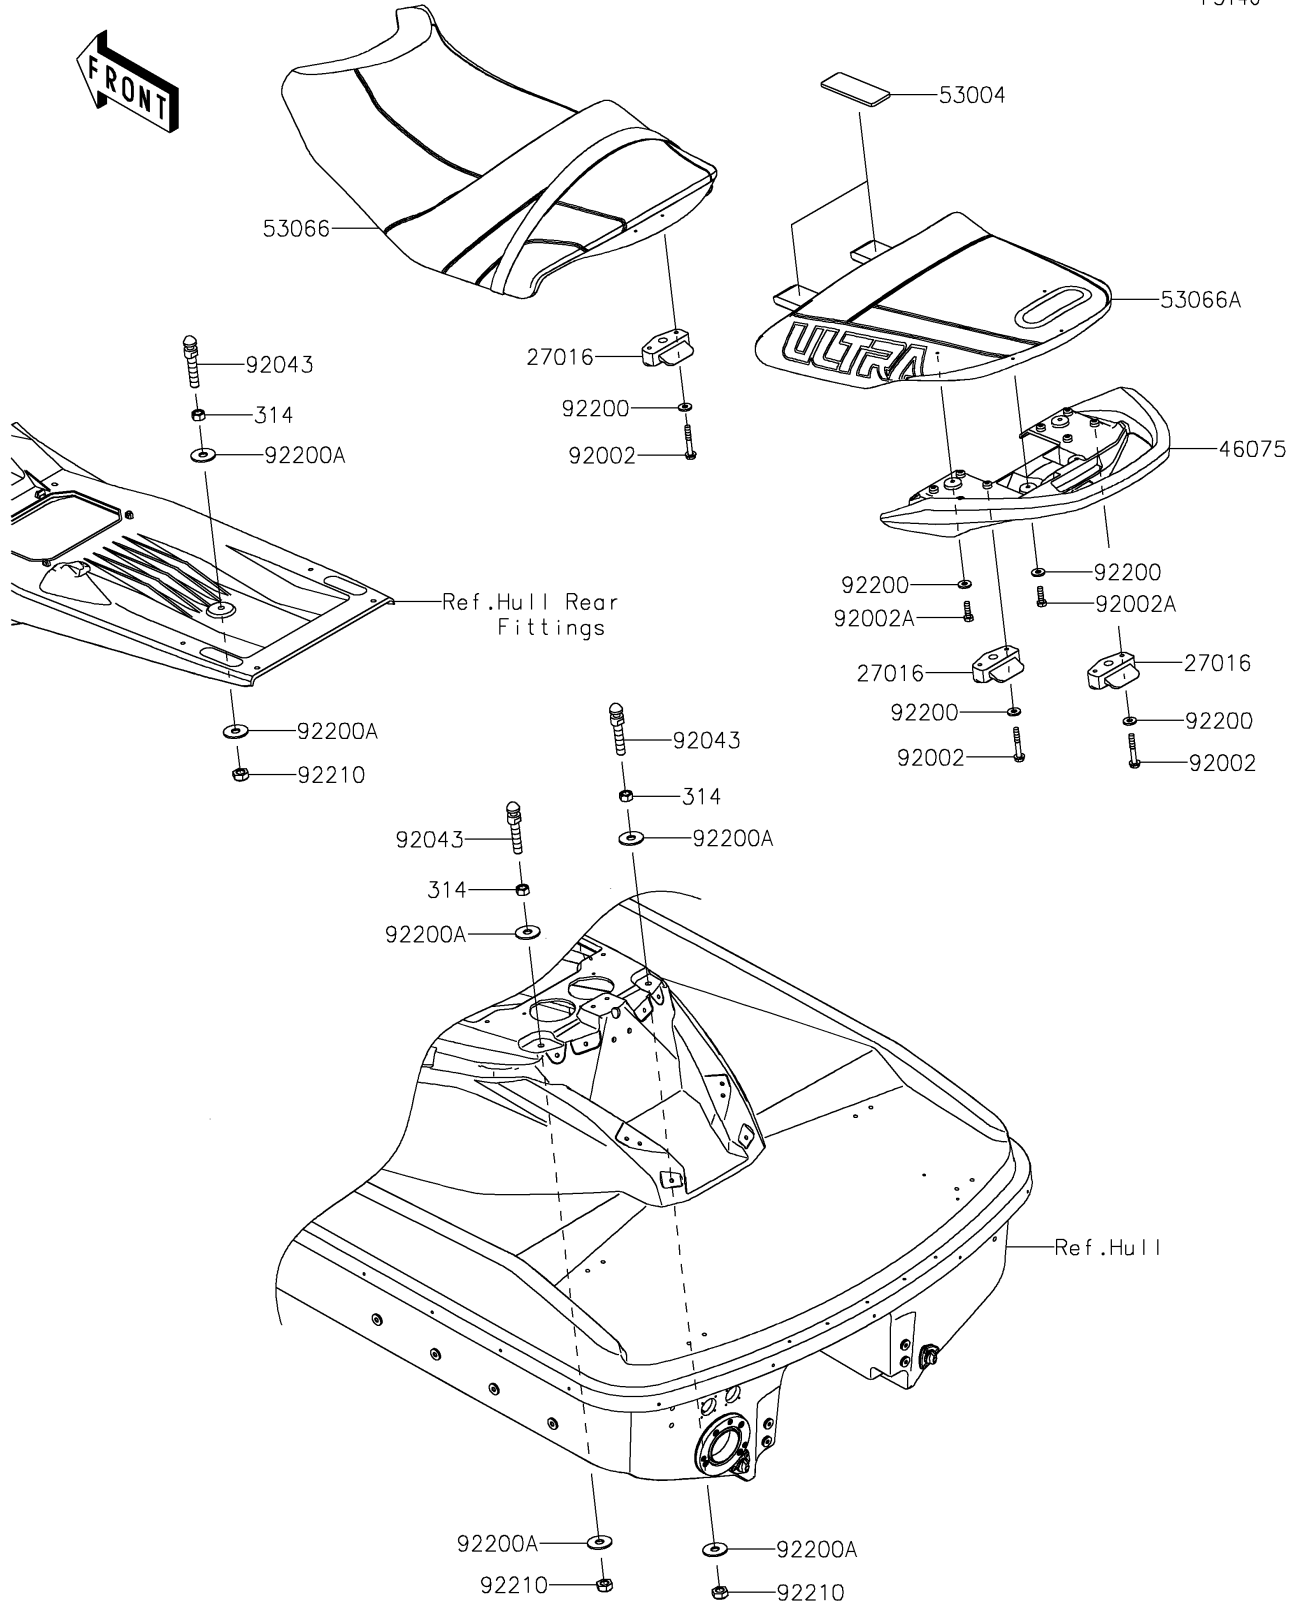

2024 JET SKI® ULTRA® 310LX-S PARTS DIAGRAM

Seat

F3146

2024 JET SKI® ULTRA® 310LX-S PARTS LIST

Seat

ITEM NAME	PART NUMBER	QUANTITY
LOCK-ASSY,SEAT,FR&RR (Ref # 27016)	27016-3758	3
GRIP,RR (Ref # 46075)	46075-0656	1
MAT,50X135X6 (Ref # 53004)	53004-0694	2
SEAT-ASSY,FR,BLACK+GRN+SIL (Ref # 53066)	53066-0804-64Y	1
SEAT-ASSY,RR,N.L.GREEN+BLK (Ref # 53066A)	53066-0807-13R	1
BOLT,6X40 (Ref # 92002)	92002-3716	6
BOLT,6X20 (Ref # 92002A)	92002-3755	4
PIN (Ref # 92043)	92043-3763	3
WASHER,6.5X16X2.0 (Ref # 92200)	92200-1543	10
WASHER (Ref # 92200A)	92200-3762	6
NUT,LOCK,10MM (Ref # 92210)	92210-3792	3
NUT-HEX-FINE,10MM (Ref # 314)	314R1000	3