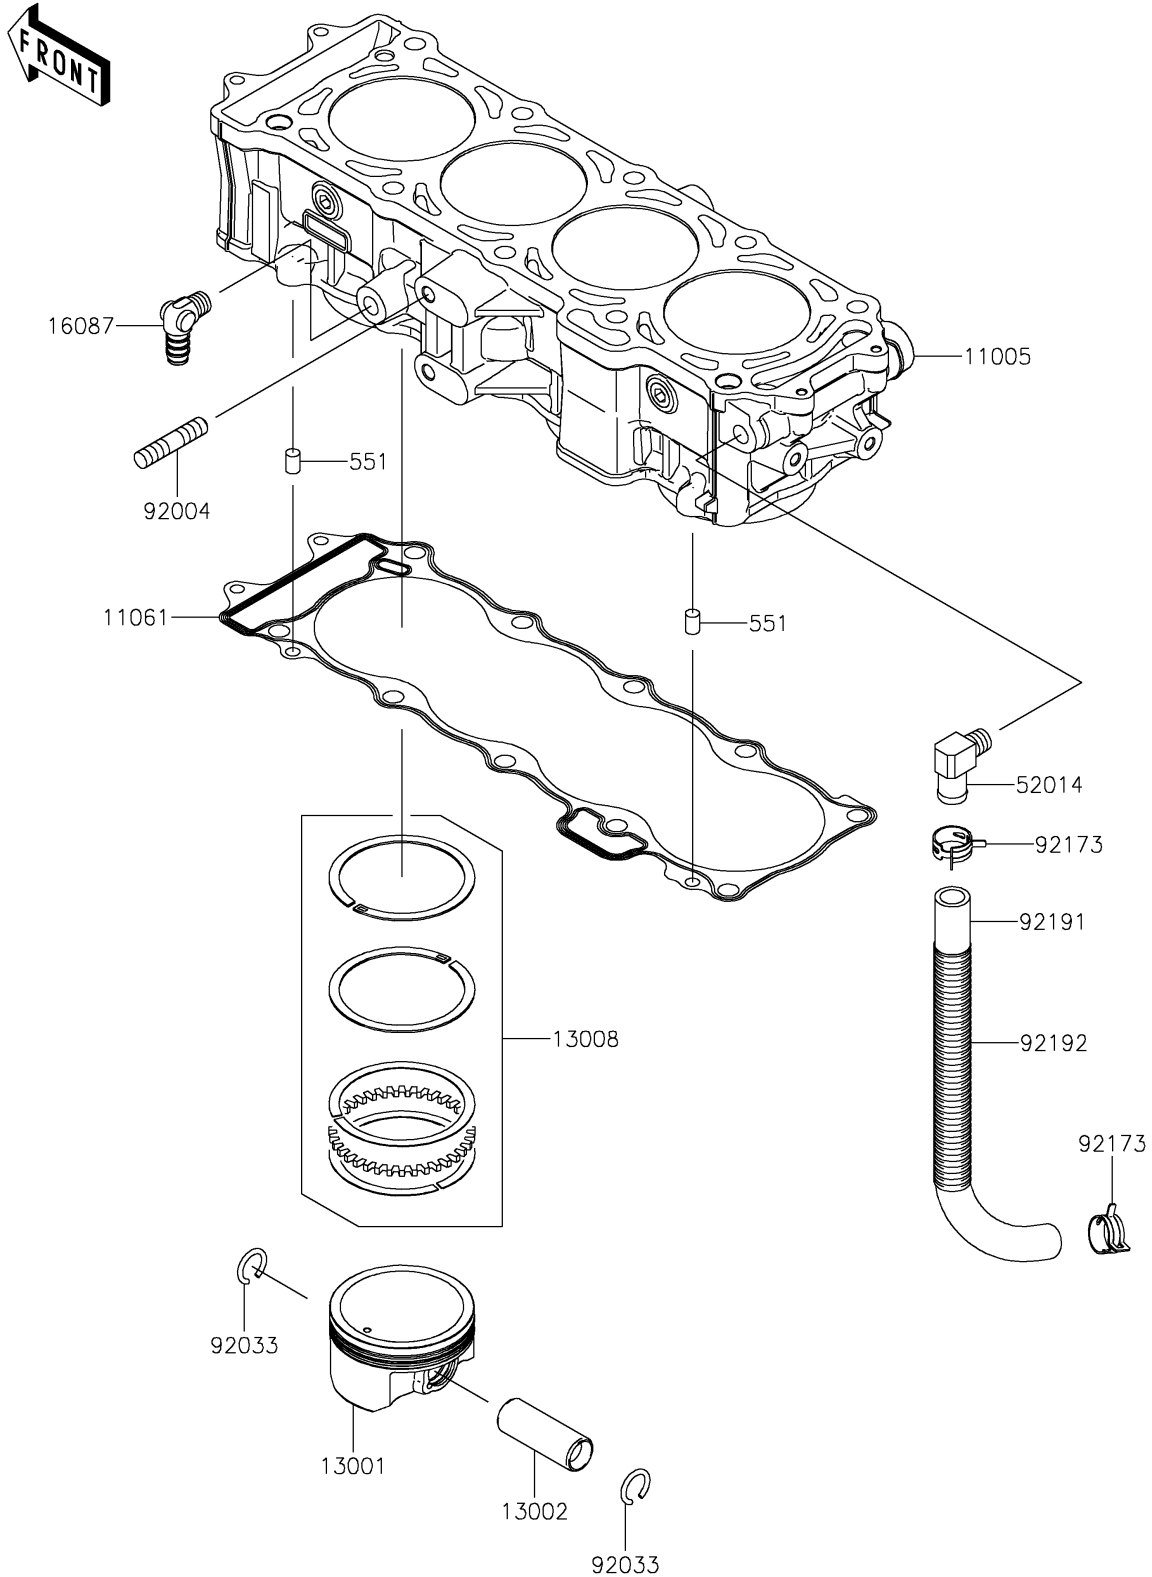

# 2025 JET SKI® ULTRA® 310X PARTS DIAGRAM

Cylinder/Piston(s)

E1120

## 2025 JET SKI® ULTRA® 310X PARTS LIST

Cylinder/Piston(s)

ITEM NAME	PART NUMBER	QUANTITY
CYLINDER-ENGINE (Ref # 11005)	11005-0630	1
GASKET,CYLINDER BASE (Ref # 11061)	11061-3770	1
PISTON-ENGINE (Ref # 13001)	13001-0787	4
PIN-PISTON (Ref # 13002)	13002-1131	4
RING-SET-PISTON (Ref # 13008)	13008-0564	4
VALVE-CHECK (Ref # 16087)	16087-3714	1
ELBOW (Ref # 52014)	52014-3717	1
STUD,10X32 (Ref # 92004)	92004-3759	1
RING-SNAP (Ref # 92033)	92033-1188	8
CLAMP (Ref # 92173)	92173-1039	2
TUBE,BREATHER (Ref # 92191)	92191-3983	1
TUBE,CORRUGATED,L=265 (Ref # 92192)	92192-1083	1
PIN-DOWEL (Ref # 551)	551R0812	2