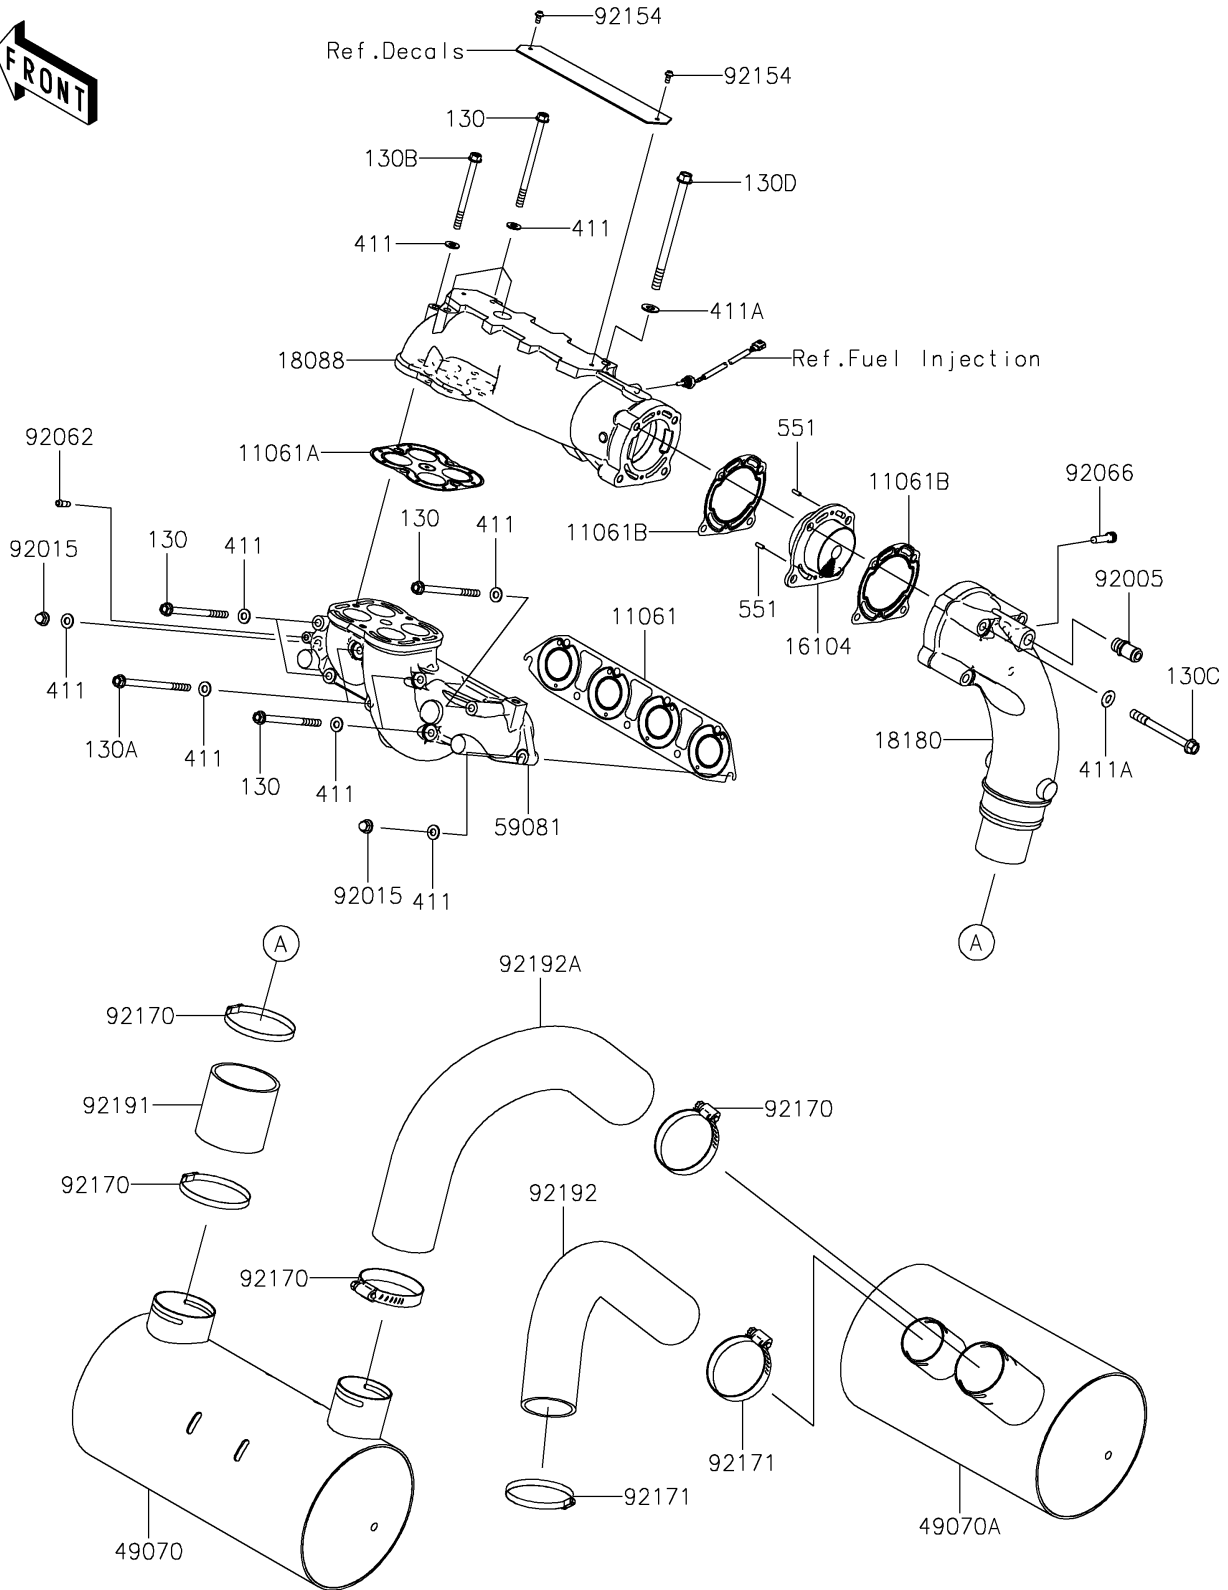

2025 Ultra310X PARTS DIAGRAM

Muffler(s)

E1140

2025 Ultra310X PARTS LIST

Muffler(s)

ITEM NAME	PART NUMBER	QUANTITY
GASKET,MANIFOLD EXHAUST (Ref # 11061)	11061-3742	1
GASKET,PIPE EXHAUST (Ref # 11061A)	11061-3762	1
GASKET,MUFFLER (Ref # 11061B)	11061-3768	2
FILTER-COMP,MUFFLER (Ref # 16104)	16104-0012	1
PIPE-EXHAUST (Ref # 18088)	18088-3730	1
BODY-MUFFLER (Ref # 18180)	18180-0825	1
MUFFLER-COMP,1ST (Ref # 49070)	49070-0749	1
MUFFLER-COMP,2ND (Ref # 49070A)	49070-0750	1
MANIFOLD-EXHAUST (Ref # 59081)	59081-3744	1
FITTING (Ref # 92005)	92005-0728	1
NUT,CAP,8MM (Ref # 92015)	92015-1371	2
NOZZLE (Ref # 92062)	92062-0562	1
PLUG,FILTER STOPPER (Ref # 92066)	92066-0764	1
BOLT,SOCKET,5X10 (Ref # 92154)	92154-0211	2
CLAMP (Ref # 92170)	92170-3764	4
CLAMP (Ref # 92171)	92171-3715	2
TUBE,PIPE EX-MUFFLER (Ref # 92191)	92191-3986	1
TUBE,2ND-TAIL PIPE (Ref # 92192)	92192-3762	1
TUBE,1ST-2ND (Ref # 92192A)	92192-3860	1
BOLT-FLANGED,8X120 (Ref # 130)	130CD08120	8
BOLT-FLANGED,8X140 (Ref # 130A)	130CD08140	2
BOLT-FLANGED,8X95 (Ref # 130B)	130CD0895	1
BOLT-FLANGED,10X100 (Ref # 130C)	130CD10100	4
BOLT-FLANGED,10X150 (Ref # 130D)	130CD10150	1
WASHER-PLAIN,8MM (Ref # 411)	411S0800	13
WASHER-PLAIN,10MM (Ref # 411A)	411S1000	5
PIN-DOWEL (Ref # 551)	551R0412	2