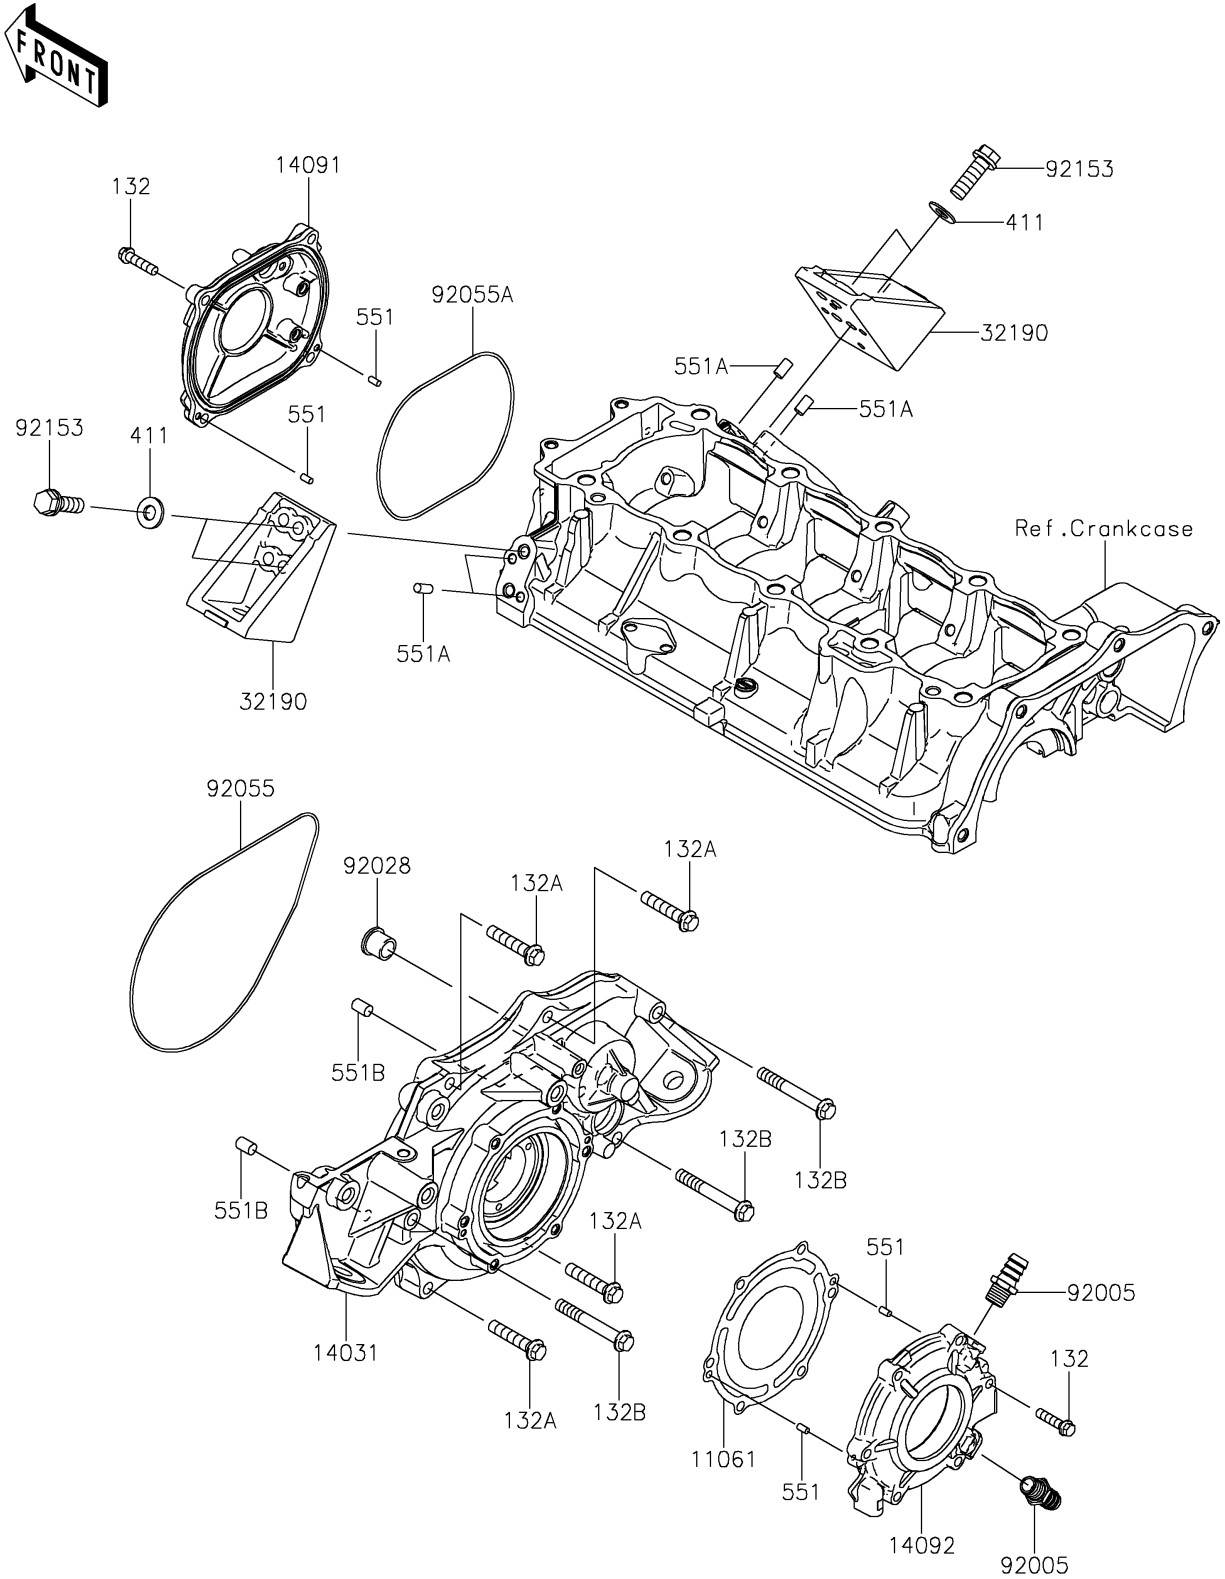

# 2025 Ultra310X PARTS DIAGRAM

Engine Cover(s)

E1431

## 2025 Ultra310X PARTS LIST

### Engine Cover(s)

ITEM NAME	PART NUMBER	QUANTITY
GASKET,OUTPUT COVER (Ref # 11061)	11061-1499	1
COVER-GENERATOR (Ref # 14031)	14031-3738	1
COVER,PULS (Ref # 14091)	14091-3763	1
COVER,OUTPUT (Ref # 14092)	14092-1048	1
BRACKET-ENGINE (Ref # 32190)	32190-3703	2
FITTING (Ref # 92005)	92005-3714	2
BUSHING (Ref # 92028)	92028-3718	1
RING-O,196X3 (Ref # 92055)	92055-3761	1
RING-O,120X3 (Ref # 92055A)	92055-3762	1
BOLT,FLANGED,8X30 (Ref # 92153)	92153-3722	4
BOLT-FLANGED-SMALL,6X25 (Ref # 132)	132BD0625	10
BOLT-FLANGED-SMALL,8X40 (Ref # 132A)	132BD0840	4
BOLT-FLANGED-SMALL,8X60 (Ref # 132B)	132BD0860	3
WASHER-PLAIN,8MM (Ref # 411)	411S0800	4
PIN-DOWEL (Ref # 551)	551R0408	4
PIN-DOWEL (Ref # 551A)	551R0612	4
PIN-DOWEL (Ref # 551B)	551R0812	2