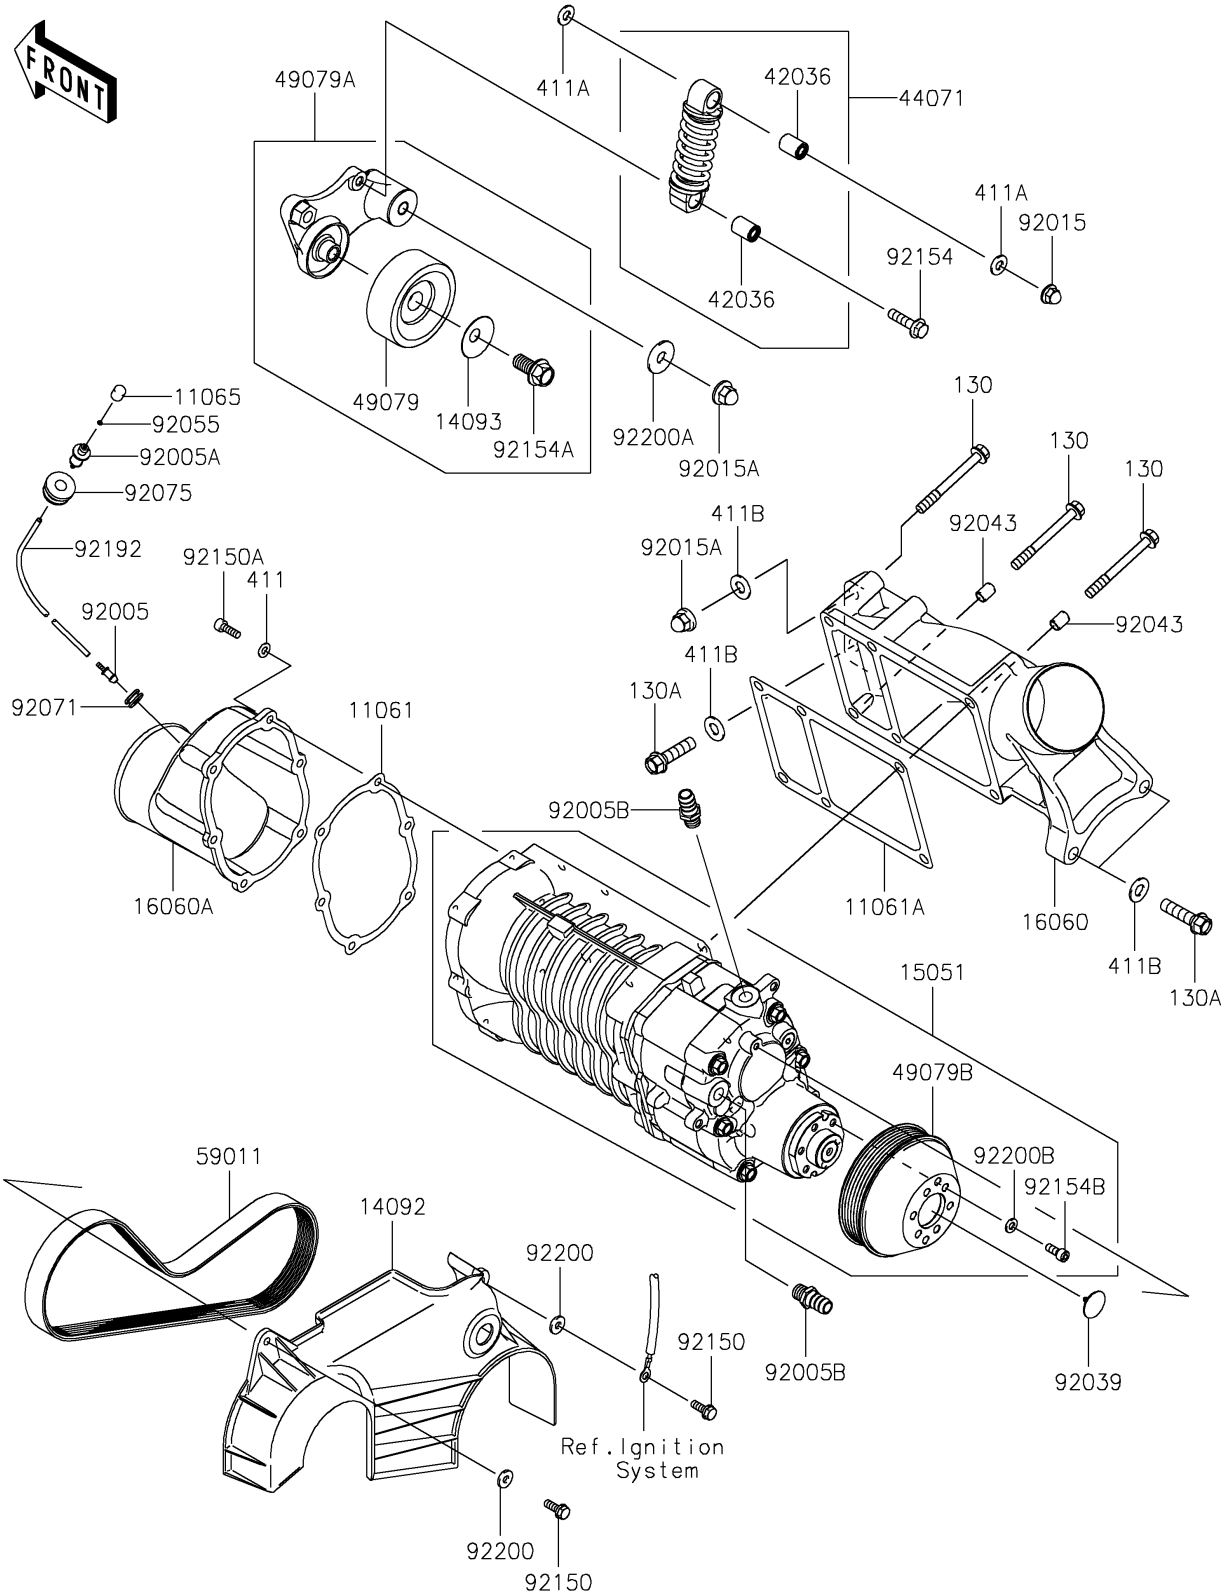

2024 JET SKI® ULTRA® 310X PARTS DIAGRAM

Super Charger

E1460

2024 JET SKI® ULTRA® 310X PARTS LIST

Super Charger

ITEM NAME	PART NUMBER	QUANTITY
GASKET,COMPRESSOR INLET (Ref # 11061)	11061-0760	1
GASKET,COMPRESSOR OUT (Ref # 11061A)	11061-3763	1
CAP (Ref # 11065)	11065-0156	1
COVER,BELT (Ref # 14092)	14092-0838	1
COVER (Ref # 14093)	14093-0222	1
COMPRESSOR-AIR,SUPER CHARGER (Ref # 15051)	15051-3704	1
PIPE-INTAKE,COMPRESSOR OUT (Ref # 16060)	16060-0028	1
PIPE-INTAKE,COMPRESSOR INLET (Ref # 16060A)	16060-0738	1
SLEEVE (Ref # 42036)	42036-0713	2
DAMPER-ASSY (Ref # 44071)	44071-0776	1
PULLEY-BELT (Ref # 49079)	49079-0025	1
PULLEY-BELT (Ref # 49079A)	49079-0028	1
PULLEY-BELT (Ref # 49079B)	49079-3704	1
BELT,6PK845 (Ref # 59011)	59011-0032	1
FITTING (Ref # 92005)	92005-0722	1
FITTING (Ref # 92005A)	92005-0723	1
FITTING (Ref # 92005B)	92005-3714	2
NUT,CAP,8MM (Ref # 92015)	92015-1371	1
NUT,10MM (Ref # 92015A)	92015-1649	2
RIVET (Ref # 92039)	92039-3795	1
PIN,8.2X10.5X14 (Ref # 92043)	92043-3764	2
RING-O,2X1 (Ref # 92055)	92055-0718	1
GROMMET (Ref # 92071)	92071-3733	1
DAMPER,FUEL TANK (Ref # 92075)	92075-1424	1
BOLT,6X18 (Ref # 92150)	92150-3729	2
BOLT,SOCKET,6X18 (Ref # 92150A)	92150-3775	6
BOLT (Ref # 92154)	92154-0865	1
BOLT (Ref # 92154A)	92154-1626	1
BOLT,SOCKET,6X16 (Ref # 92154B)	92154-3714	6

2024 JET SKI® ULTRA® 310X PARTS LIST

Super Charger

ITEM NAME	PART NUMBER	QUANTITY
TUBE,3X4X600 (Ref # 92192)	92192-1004	1
WASHER,6.5X16X2.0 (Ref # 92200)	92200-1543	2
WASHER (Ref # 92200A)	92200-3762	1
WASHER,6.5X13X1.5 (Ref # 92200B)	92200-3814	6
BOLT-FLANGED,8X75 (Ref # 130)	130CD0875	6
BOLT-FLANGED,10X40 (Ref # 130A)	130CD1040	3
WASHER-PLAIN,6MM (Ref # 411)	411S0600	6
WASHER-PLAIN,8MM (Ref # 411A)	411S0800	2
WASHER-PLAIN,10MM (Ref # 411B)	411S1000	4