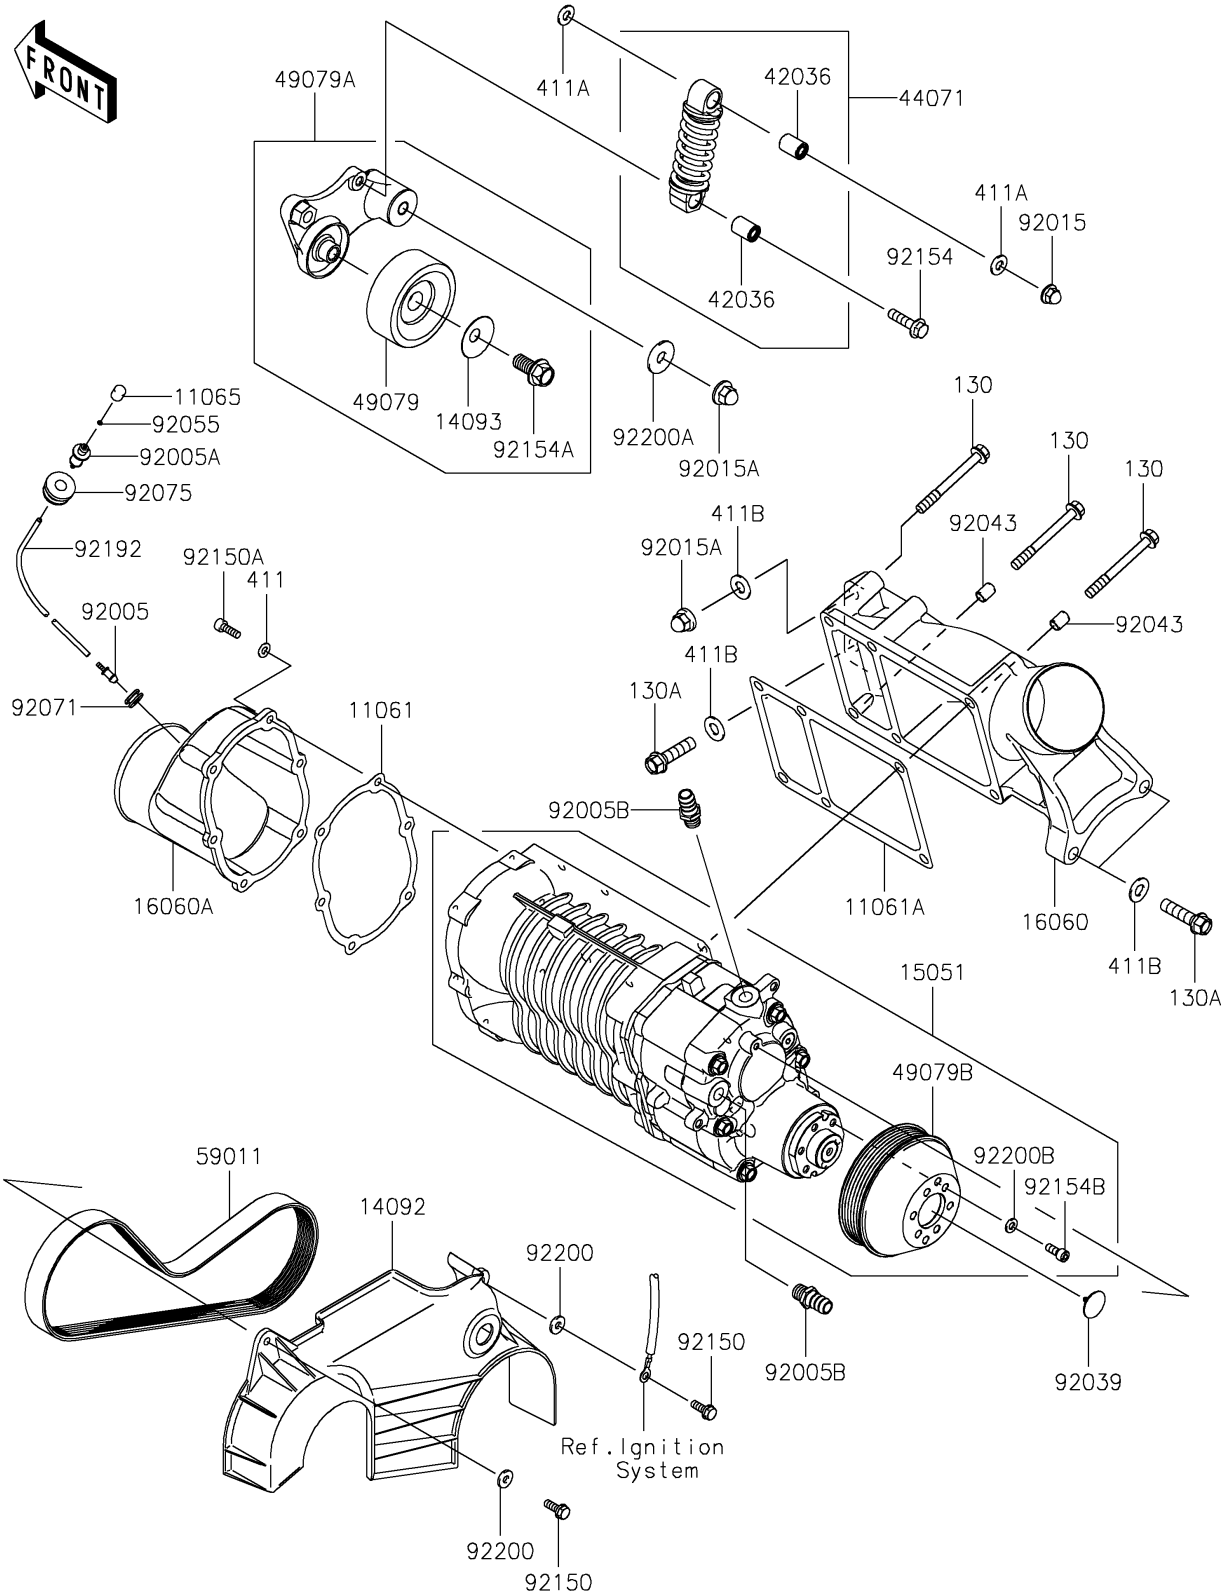

2025 Ultra310X PARTS DIAGRAM

Super Charger

E1460

2025 Ultra310X PARTS LIST

Super Charger

ITEM NAME	PART NUMBER	QUANTITY
GASKET,COMPRESSOR INLET (Ref # 11061)	11061-0760	1
GASKET,COMPRESSOR OUT (Ref # 11061A)	11061-3763	1
CAP (Ref # 11065)	11065-0156	1
COVER,BELT (Ref # 14092)	14092-0838	1
COVER (Ref # 14093)	14093-0222	1
COMPRESSOR-AIR,SUPER CHARGER (Ref # 15051)	15051-3704	1
PIPE-INTAKE,COMPRESSOR OUT (Ref # 16060)	16060-0028	1
PIPE-INTAKE,COMPRESSOR INLET (Ref # 16060A)	16060-0738	1
SLEEVE (Ref # 42036)	42036-0713	2
DAMPER-ASSY (Ref # 44071)	44071-0776	1
PULLEY-BELT (Ref # 49079)	49079-0025	1
PULLEY-BELT (Ref # 49079A)	49079-0028	1
PULLEY-BELT (Ref # 49079B)	49079-3704	1
BELT,6PK845 (Ref # 59011)	59011-0032	1
FITTING (Ref # 92005)	92005-0722	1
FITTING (Ref # 92005A)	92005-0723	1
FITTING (Ref # 92005B)	92005-3714	2
NUT,CAP,8MM (Ref # 92015)	92015-1371	1
NUT,10MM (Ref # 92015A)	92015-1649	2
RIVET (Ref # 92039)	92039-3795	1
PIN,8.2X10.5X14 (Ref # 92043)	92043-3764	2
RING-O,2X1 (Ref # 92055)	92055-0718	1
GROMMET (Ref # 92071)	92071-3733	1
DAMPER,FUEL TANK (Ref # 92075)	92075-1424	1
BOLT,6X18 (Ref # 92150)	92150-3729	2
BOLT,SOCKET,6X18 (Ref # 92150A)	92150-3775	6
BOLT (Ref # 92154)	92154-0865	1
BOLT (Ref # 92154A)	92154-1626	1
BOLT,SOCKET,6X16 (Ref # 92154B)	92154-3714	6

2025 Ultra310X PARTS LIST

Super Charger

ITEM NAME	PART NUMBER	QUANTITY
TUBE,3X4X600 (Ref # 92192)	92192-1004	1
WASHER,6.5X16X2.0 (Ref # 92200)	92200-1543	2
WASHER (Ref # 92200A)	92200-3762	1
WASHER,6.5X13X1.5 (Ref # 92200B)	92200-3814	6
BOLT-FLANGED,8X75 (Ref # 130)	130CD0875	6
BOLT-FLANGED,10X40 (Ref # 130A)	130CD1040	3
WASHER-PLAIN,6MM (Ref # 411)	411S0600	6
WASHER-PLAIN,8MM (Ref # 411A)	411S0800	2
WASHER-PLAIN,10MM (Ref # 411B)	411S1000	4