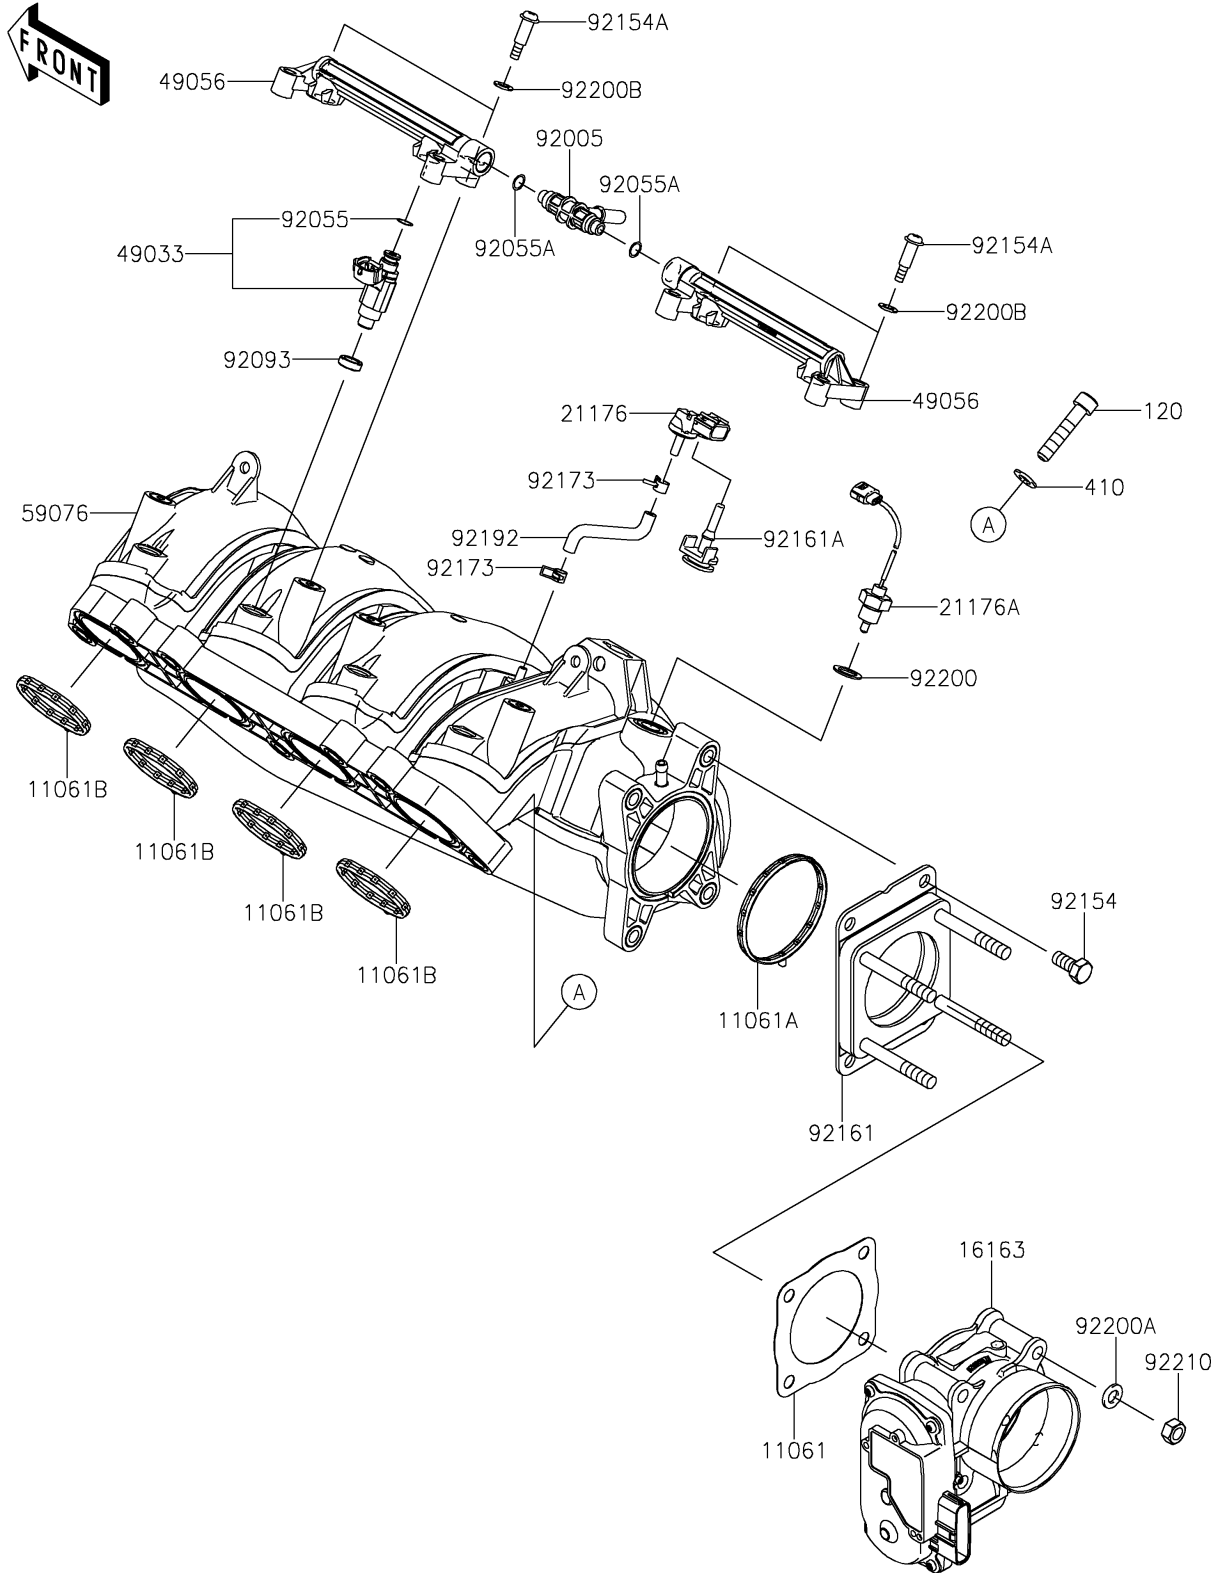

2024 JET SKI® ULTRA® 310X PARTS DIAGRAM

Throttle

E1510

2024 JET SKI® ULTRA® 310X PARTS LIST

Throttle

ITEM NAME	PART NUMBER	QUANTITY
GASKET,THROTTLE (Ref # 11061)	11061-0824	1
GASKET,MANIFOLD (Ref # 11061A)	11061-3766	1
GASKET,THROTTLE (Ref # 11061B)	11061-3767	4
THROTTLE-ASSY (Ref # 16163)	16163-1168	1
SENSOR,PRESSURE (Ref # 21176)	21176-0937	1
SENSOR,AIR TEMPERATURE (Ref # 21176A)	21176-3767	1
NOZZLE-INJECTION (Ref # 49033)	49033-3709	4
PIPE-INJECTION,FUEL (Ref # 49056)	49056-3705	2
MANIFOLD-INTAKE (Ref # 59076)	59076-0006	1
FITTING,FUEL PIPE (Ref # 92005)	92005-3766	1
RING-O,INJECTION NOZZLE (Ref # 92055)	92055-1622	4
RING-O (Ref # 92055A)	92055-3782	2
SEAL (Ref # 92093)	92093-0127	4
BOLT (Ref # 92154)	92154-1389	4
BOLT (Ref # 92154A)	92154-3713	4
DAMPER (Ref # 92161)	92161-1635	1
DAMPER (Ref # 92161A)	92161-3796	1
CLAMP (Ref # 92173)	92173-3702	2
TUBE (Ref # 92192)	92192-1361	1
WASHER,12X18X1 (Ref # 92200)	92200-0712	1
WASHER (Ref # 92200A)	92200-3806	4
WASHER (Ref # 92200B)	92200-3807	4
NUT (Ref # 92210)	92210-0897	4
BOLT-SOCKET,8X40 (Ref # 120)	120CC0840	7
WASHER-PLAIN-SMALL,8MM (Ref # 410)	410S0800	7