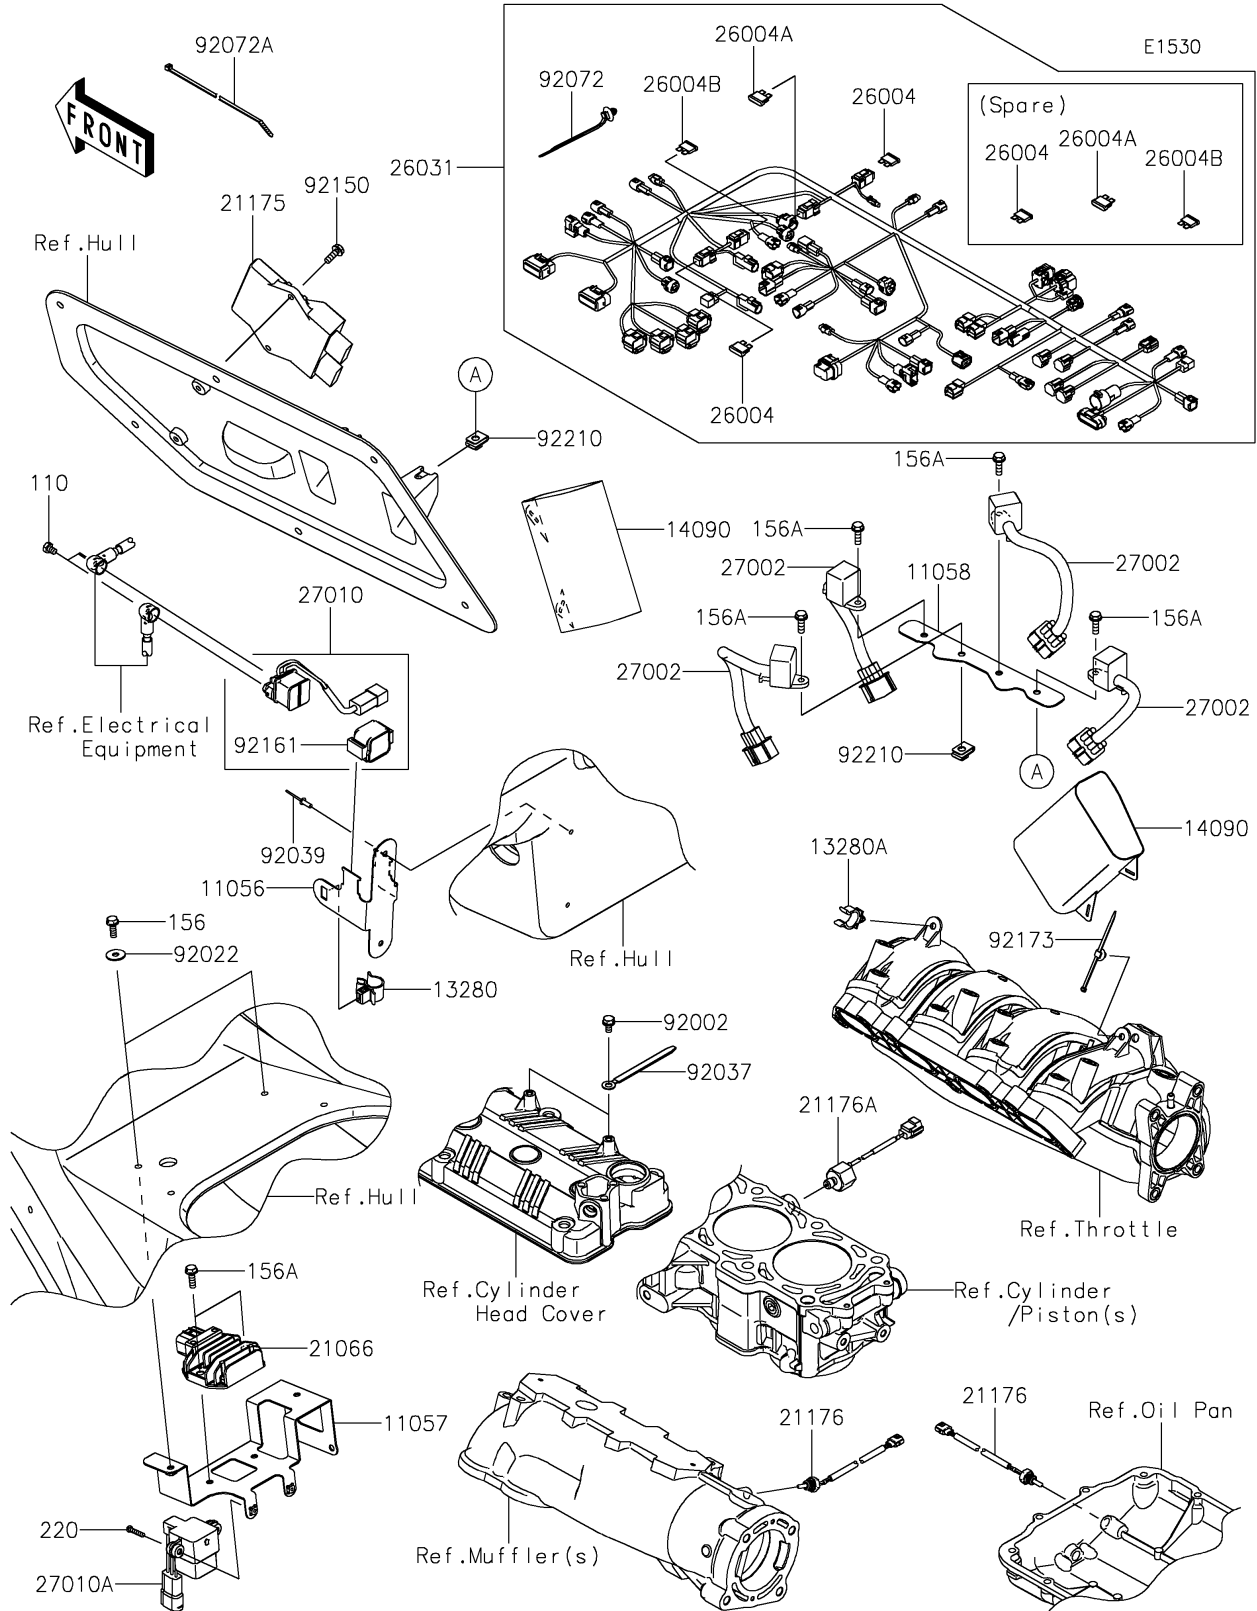

# 2025 Ultra310X PARTS DIAGRAM

Fuel Injection

## 2025 Ultra310X PARTS LIST

### Fuel Injection

ITEM NAME	PART NUMBER	QUANTITY
BRACKET,SWITCH (Ref # 11056)	11056-3855	1
BRACKET,REGULATOR&VDS (Ref # 11057)	11057-7354	1
BRACKET,RELAY (Ref # 11058)	11058-0929	1
HOLDER (Ref # 13280)	13280-0789	1
HOLDER,HARNESS (Ref # 13280A)	13280-3760	1
COVER,COUPLER (Ref # 14090)	14090-1611	2
REGULATOR-VOLTAGE (Ref # 21066)	21066-0755	1
CONTROL UNIT-ELECTRONIC (Ref # 21175)	21175-1978	1
SENSOR,TEMP (Ref # 21176)	21176-0741	2
SENSOR,KNOCK (Ref # 21176A)	21176-0770	1
FUSE-ASSY,20A (Ref # 26004)	26004-0033	4
FUSE-ASSY,10A (Ref # 26004A)	26004-0034	2
FUSE-ASSY,15A (Ref # 26004B)	26004-0037	2
HARNESS,MAIN (Ref # 26031)	26031-4152	1
RELAY-ASSY (Ref # 27002)	27002-3703	4
SWITCH (Ref # 27010)	27010-0710	1
SWITCH,VDS (Ref # 27010A)	27010-3785	1
BOLT,6X12 (Ref # 92002)	92002-3763	2
WASHER,6.5X20X1.5 (Ref # 92022)	92022-3710	2
CLAMP,L=100 (Ref # 92037)	92037-3736	2
RIVET (Ref # 92039)	92039-3714	2
BAND,OS170-FT7(BLACK) (Ref # 92072)	92072-1414	AR
BAND,L=372.24 (Ref # 92072A)	92072-3883	13
BOLT,6X18 (Ref # 92150)	92150-3729	2
DAMPER,SWITCH (Ref # 92161)	92161-1625	1
CLAMP (Ref # 92173)	92173-0742	1
NUT,6MM (Ref # 92210)	92210-3768	2
BOLT,6X8 (Ref # 110)	110R0608	2
BOLT-WP,6X18 (Ref # 156)	156R0618	2

### Fuel Injection

ITEM NAME	PART NUMBER	QUANTITY
BOLT-WP,6X20 (Ref # 156A)	156R0620	6
SCREW-PAN-CROS,4X20 (Ref # 220)	220R0420	2