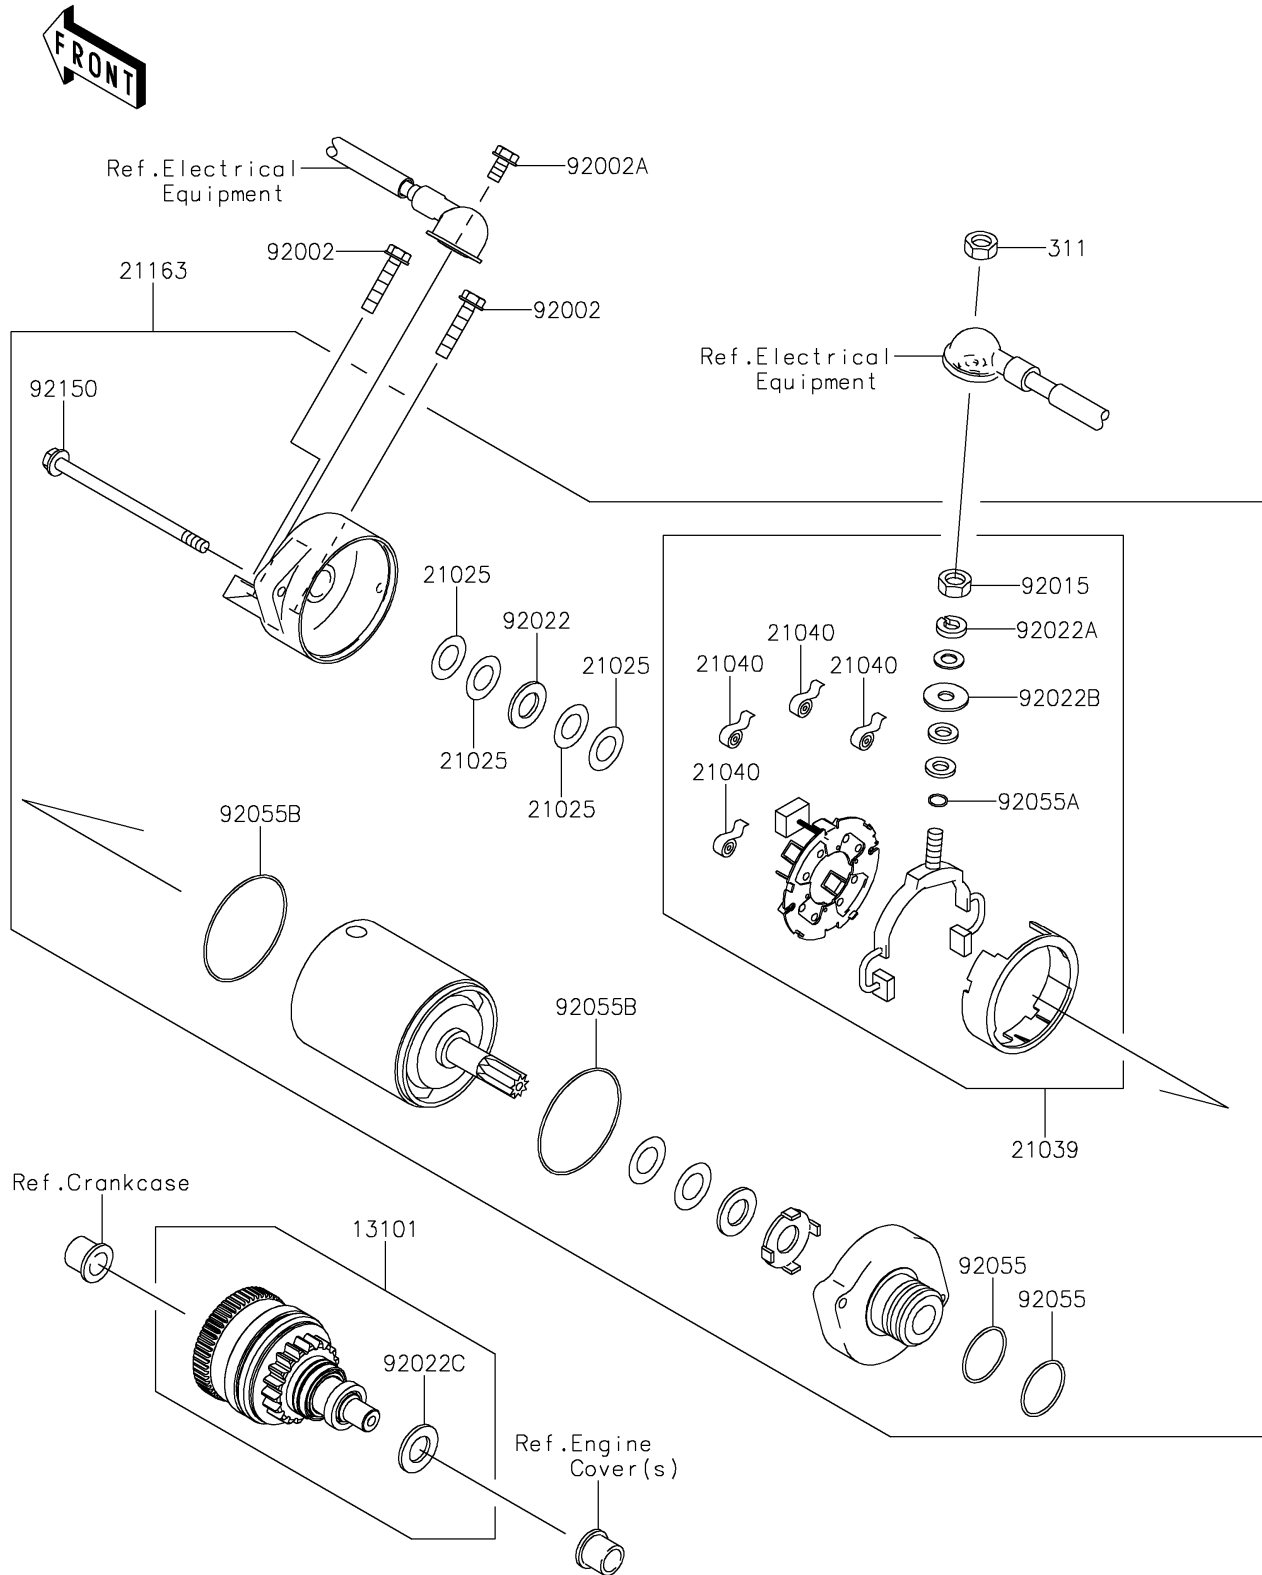

2025 Ultra310X PARTS DIAGRAM

Starter Motor

E1840

2025 Ultra310X PARTS LIST

Starter Motor

ITEM NAME	PART NUMBER	QUANTITY
GEAR-ASSY (Ref # 13101)	13101-3710	1
WASHER,9.1X18X0.2 (Ref # 21025)	21025-011	AR
BRUSH,CARBON (Ref # 21039)	21039-3703	1
SPRING-BRUSH (Ref # 21040)	21040-1055	4
STARTER-ELECTRIC (Ref # 21163)	21163-3721	1
BOLT,6X25 (Ref # 92002)	92002-3714	2
BOLT,6X12 (Ref # 92002A)	92002-3763	1
NUT,6MM (Ref # 92015)	92015-3710	1
WASHER,9.1X18X0.8 (Ref # 92022)	92022-1132	1
WASHER,6MM (Ref # 92022A)	92022-3711	1
WASHER,6MM (Ref # 92022B)	92022-3713	1
WASHER,12X24X1.0 (Ref # 92022C)	92022-3731	1
RING-O (Ref # 92055)	92055-1276	2
RING-O,4.5X2.0 (Ref # 92055A)	92055-1370	1
RING-O,STARTER MOTOR (Ref # 92055B)	92055-1381	2
BOLT (Ref # 92150)	92150-3772	2
NUT-HEX,6MM (Ref # 311)	311R0600	1