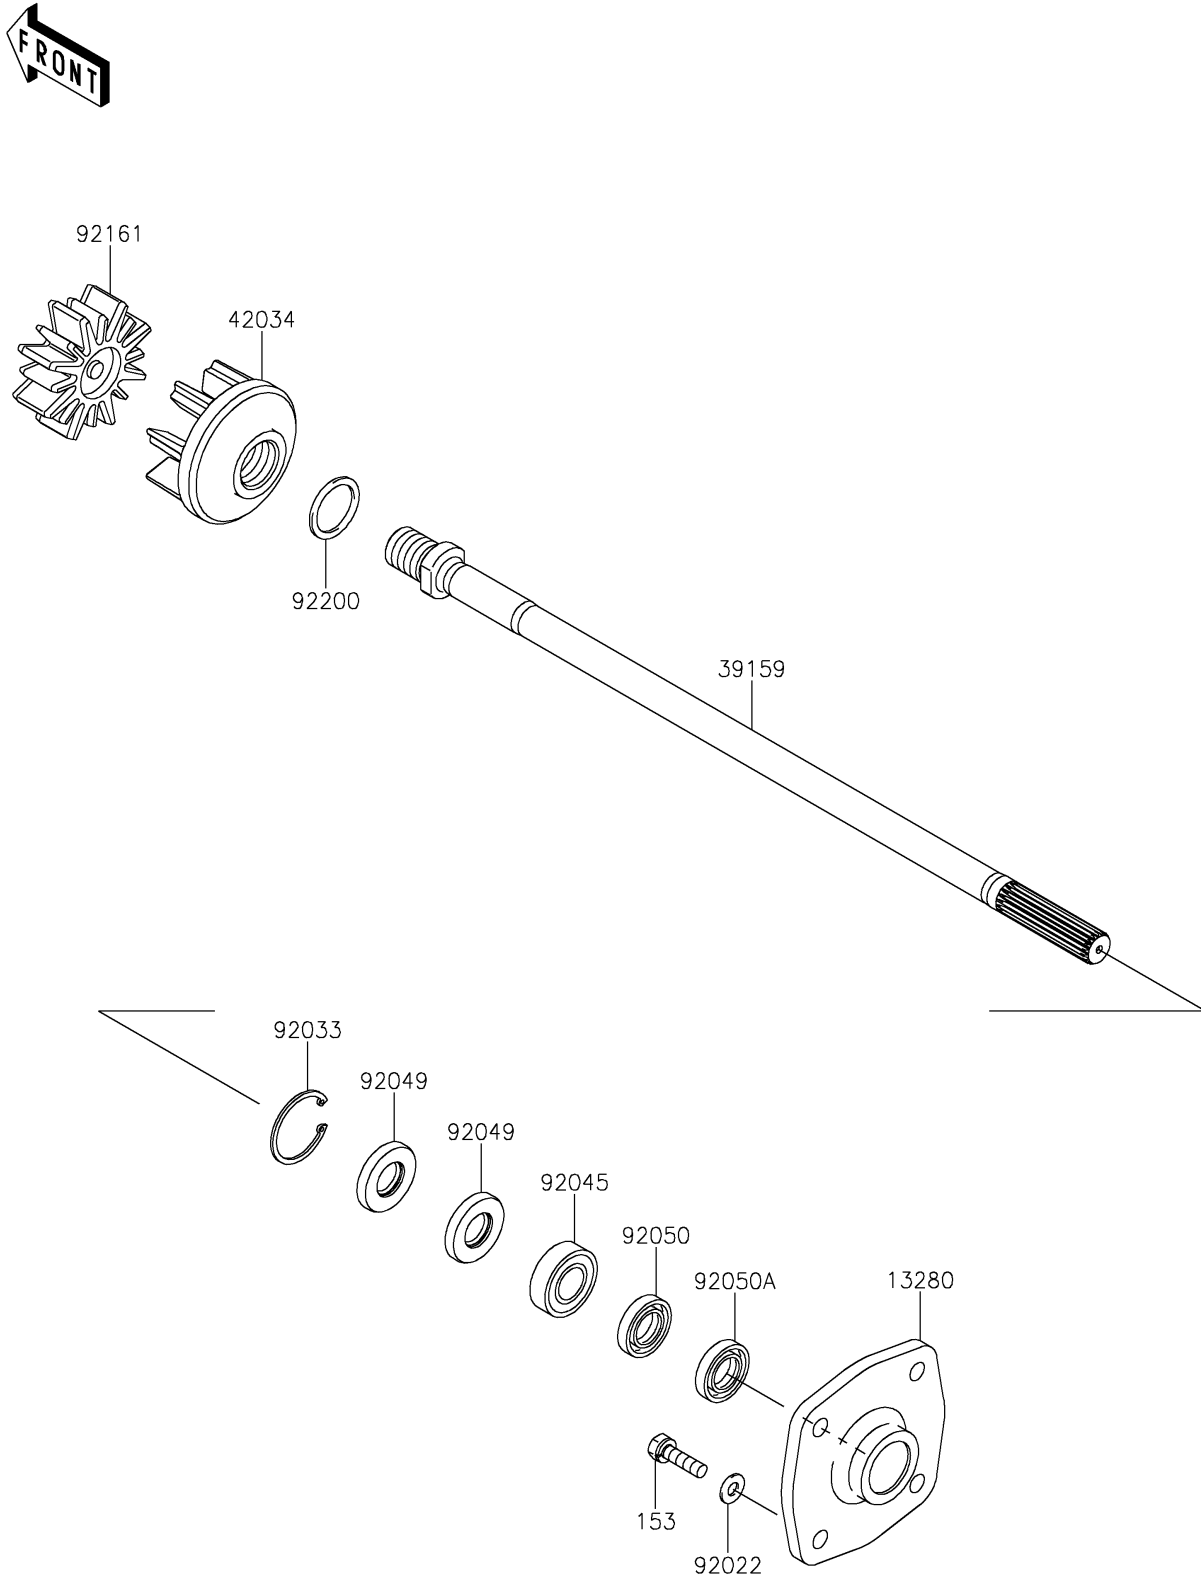

2025 Ultra310X PARTS DIAGRAM

Drive Shaft

E3134

2025 Ultra310X PARTS LIST

Drive Shaft

ITEM NAME	PART NUMBER	QUANTITY
HOLDER (Ref # 13280)	13280-3756	1
SHAFT-DRIVE (Ref # 39159)	39159-0044	1
COUPLING (Ref # 42034)	42034-3720	1
WASHER,8.2X18X1.5 (Ref # 92022)	92022-1964	4
RING-SNAP,42MM (Ref # 92033)	92033-3713	1
BEARING-BALL,60042RD (Ref # 92045)	92045-3705	1
SEAL-OIL,S620426 (Ref # 92049)	92049-3707	2
SEAL-OIL,SCY20368 (Ref # 92050)	92050-502	1
SEAL-OIL,SC20367 (Ref # 92050A)	92050-503	1
DAMPER,COUPLING (Ref # 92161)	92161-3797	1
WASHER,30.5X38X2 (Ref # 92200)	92200-3809	1
BOLT-WS-SMALL,8X30 (Ref # 153)	153R0830	4