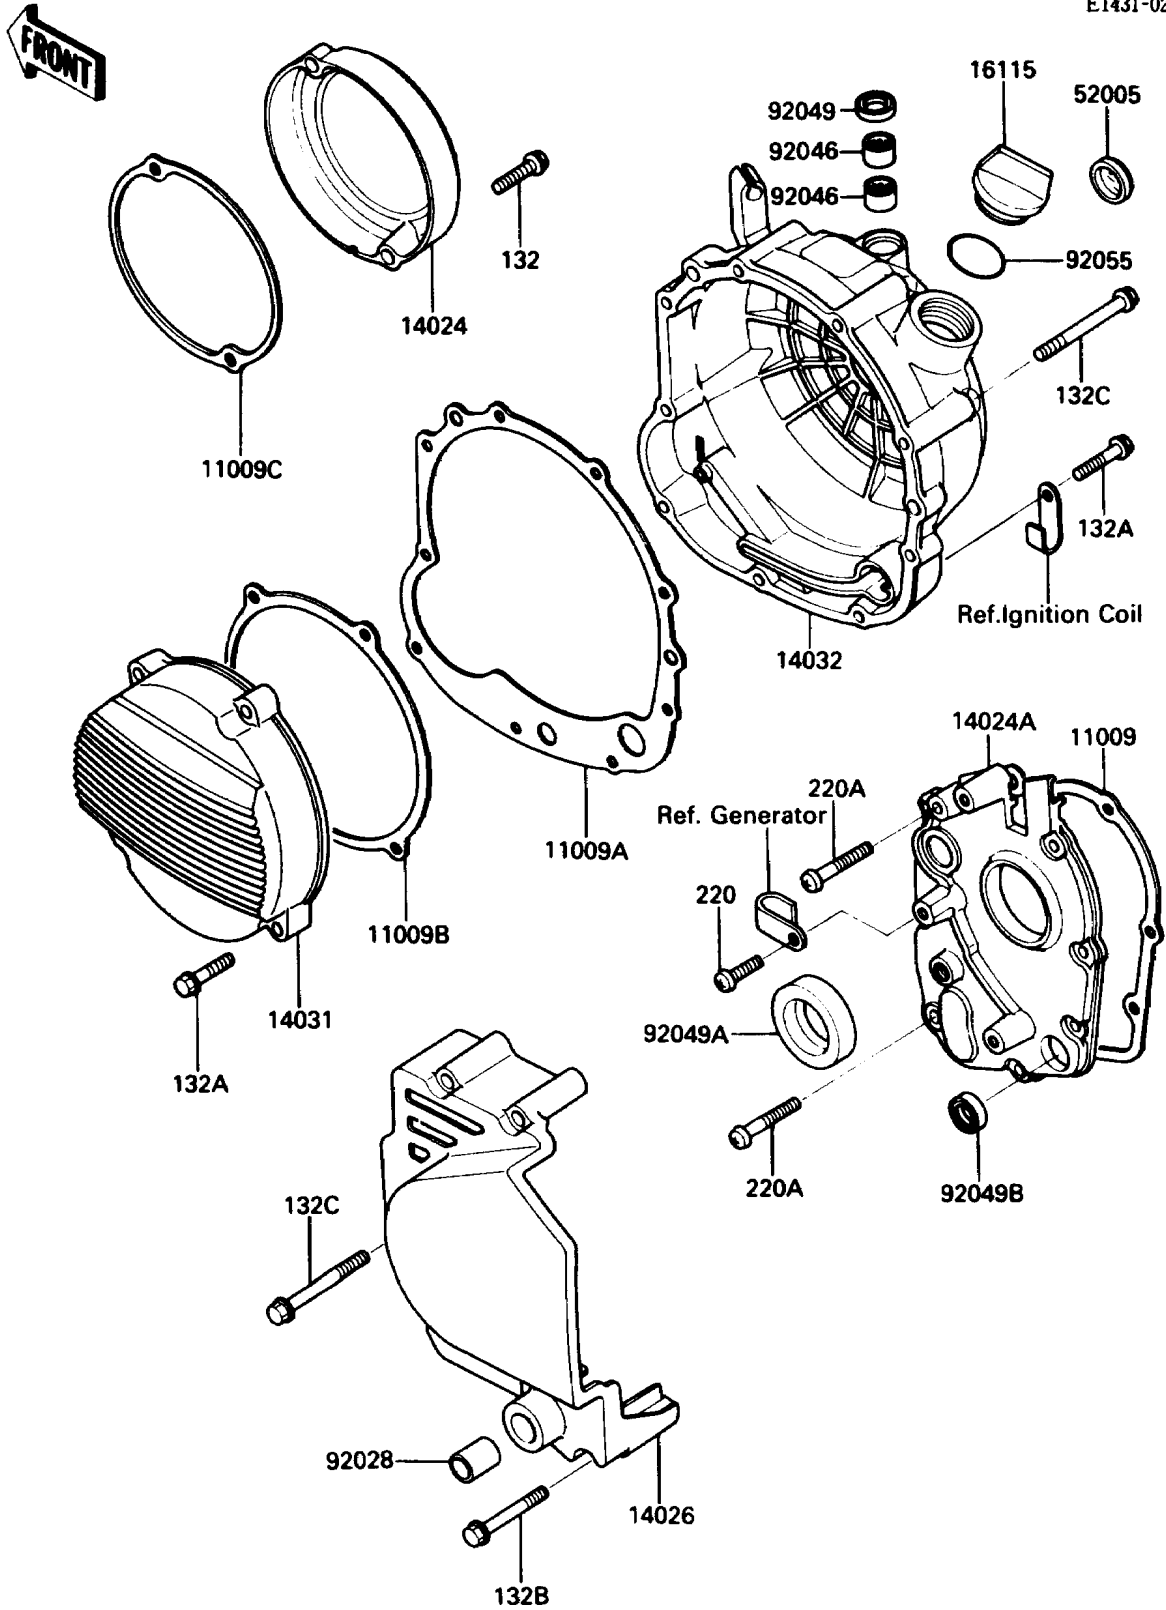

1988 NINJA® 600R PARTS DIAGRAM

Engine Cover(s)

E1431-0218

1988 NINJA® 600R PARTS LIST

Engine Cover(s)

ITEM NAME	PART NUMBER	QUANTITY
GASKET,TRANSMISSION COVER (Ref # 11009)	11009-1285	1
GASKET,CLUTCH COVER (Ref # 11009A)	11009-1500	1
GASKET,GENERATOR COVER (Ref # 11009B)	11009-1502	1
GASKET,PULSING COIL COVER (Ref # 11009C)	11009-1503	1
COVER,PULSING COIL (Ref # 14024)	14024-1425	1
COVER,TRANSMISSION (Ref # 14024A)	14025-1700	1
COVER-CHAIN (Ref # 14026)	14026-1134	1
COVER-GENERATOR (Ref # 14031)	14031-1208	1
COVER-CLUTCH (Ref # 14032)	14032-1254	1
CAP-OIL FILLER (Ref # 16115)	16115-1009	1
GAUGE,OIL LEVEL (Ref # 52005)	52005-1009	1
BUSHING,13X15X20 (Ref # 92028)	92028-1251	1
BEARING-NEEDLE,HK1210 (Ref # 92046)	92046-1010	2
SEAL-OIL,TB12205.5 (Ref # 92049)	92049-1271	1
SEAL-OIL,SC325210 (Ref # 92049A)	92050-024	1
SEAL-OIL,TB13225.5 (Ref # 92049B)	92051-005	1
RING-O,31.5X2.6 (Ref # 92055)	92055-049	1
BOLT-FLANGED-SMALL (Ref # 132)	132J0625	2
BOLT-FLANGED-SMALL (Ref # 132A)	132J0630	8
BOLT-FLANGED-SMALL (Ref # 132B)	132J0650	1
BOLT-FLANGED-SMALL (Ref # 132C)	132J0660	8
SCREW-PAN-CROS,6X20,WHITE (Ref # 220)	220B0620	5
SCREW-PAN-CROS,6X40 (Ref # 220A)	220B0640	2