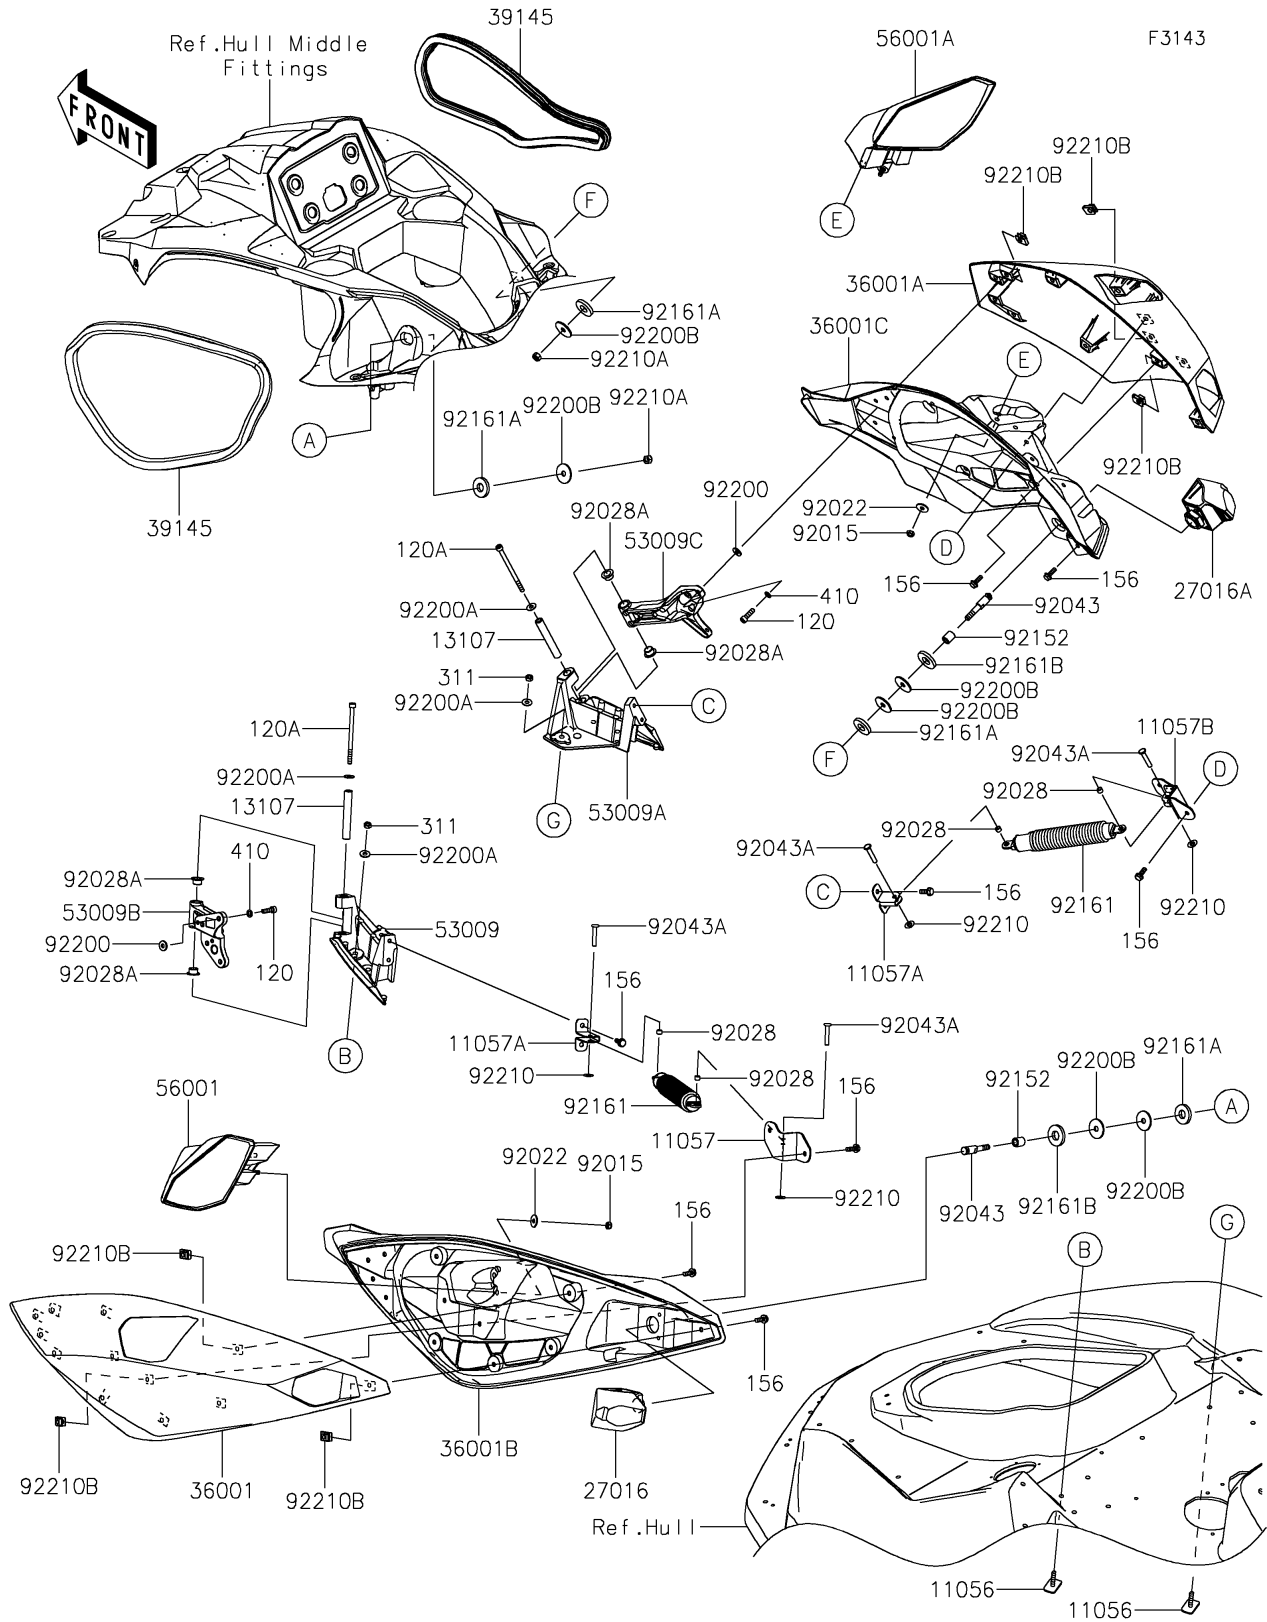

# 2024 JET SKI® ULTRA® 310X PARTS DIAGRAM

## Hull Fittings(Side Storage)

### Hull Fittings(Side Storage)

ITEM NAME	PART NUMBER	QUANTITY
BRACKET (Ref # 11056)	11056-3724	6
BRACKET,HATCH SIDE (Ref # 11057)	11057-7467	1
BRACKET,DECK SIDE (Ref # 11057A)	11057-7469	2
BRACKET,HATCH SIDE (Ref # 11057B)	11057-7470	1
SHAFT,FRONT HINGE (Ref # 13107)	13107-0944	2
LOCK-ASSY,SIDE COVER,LH (Ref # 27016)	27016-0103	1
LOCK-ASSY,SIDE COVER,RH (Ref # 27016A)	27016-0104	1
COVER-SIDE,LH,N.RED (Ref # 36001)	36001-0710-72A	1
COVER-SIDE,RH,N.RED (Ref # 36001A)	36001-0711-72A	1
COVER-SIDE,LH,INNER (Ref # 36001B)	36001-0712	1
COVER-SIDE,RH,INNER (Ref # 36001C)	36001-0713	1
TRIM-SEAL (Ref # 39145)	39145-0779	2
HINGE,DECK SIDE (Ref # 53009)	53009-0308	1
HINGE,DECK SIDE (Ref # 53009A)	53009-0309	1
HINGE,HATCH SIDE (Ref # 53009B)	53009-0310	1
HINGE,HATCH SIDE (Ref # 53009C)	53009-0311	1
MIRROR-ASSY,LH (Ref # 56001)	56001-0440	1
MIRROR-ASSY,RH (Ref # 56001A)	56001-0441	1
NUT,LOCK,6MM (Ref # 92015)	92015-3766	4
WASHER,6.5X20X1.5 (Ref # 92022)	92022-3710	4
BUSHING (Ref # 92028)	92028-3765	4
BUSHING (Ref # 92028A)	92028-3770	4
PIN (Ref # 92043)	92043-0754	2
PIN,6X33 (Ref # 92043A)	92043-3748	4
COLLAR,8.2X14X16.2 (Ref # 92152)	92152-0979	2
DAMPER,HATCH (Ref # 92161)	92161-1581	2
DAMPER (Ref # 92161A)	92161-3739	4
DAMPER (Ref # 92161B)	92161-3747	2
WASHER,6.5X16X2.0 (Ref # 92200)	92200-1543	8

### Hull Fittings(Side Storage)

ITEM NAME	PART NUMBER	QUANTITY
WASHER,6.5X16X1.0 (Ref # 92200A)	92200-3712	8
WASHER,8.5X32X2 (Ref # 92200B)	92200-3786	6
NUT,SPEED,6MM (Ref # 92210)	92210-3739	4
NUT,LOCK,8MM (Ref # 92210A)	92210-3742	2
NUT,6MM (Ref # 92210B)	92210-3768	24
BOLT-SOCKET,6X22 (Ref # 120)	120R0622	8
BOLT-SOCKET,6X95 (Ref # 120A)	120R0695	2
BOLT-WP,6X18 (Ref # 156)	156R0618	20
NUT-HEX,6MM (Ref # 311)	311R0600	6
WASHER-PLAIN-SMALL,6MM (Ref # 410)	410S0600	8