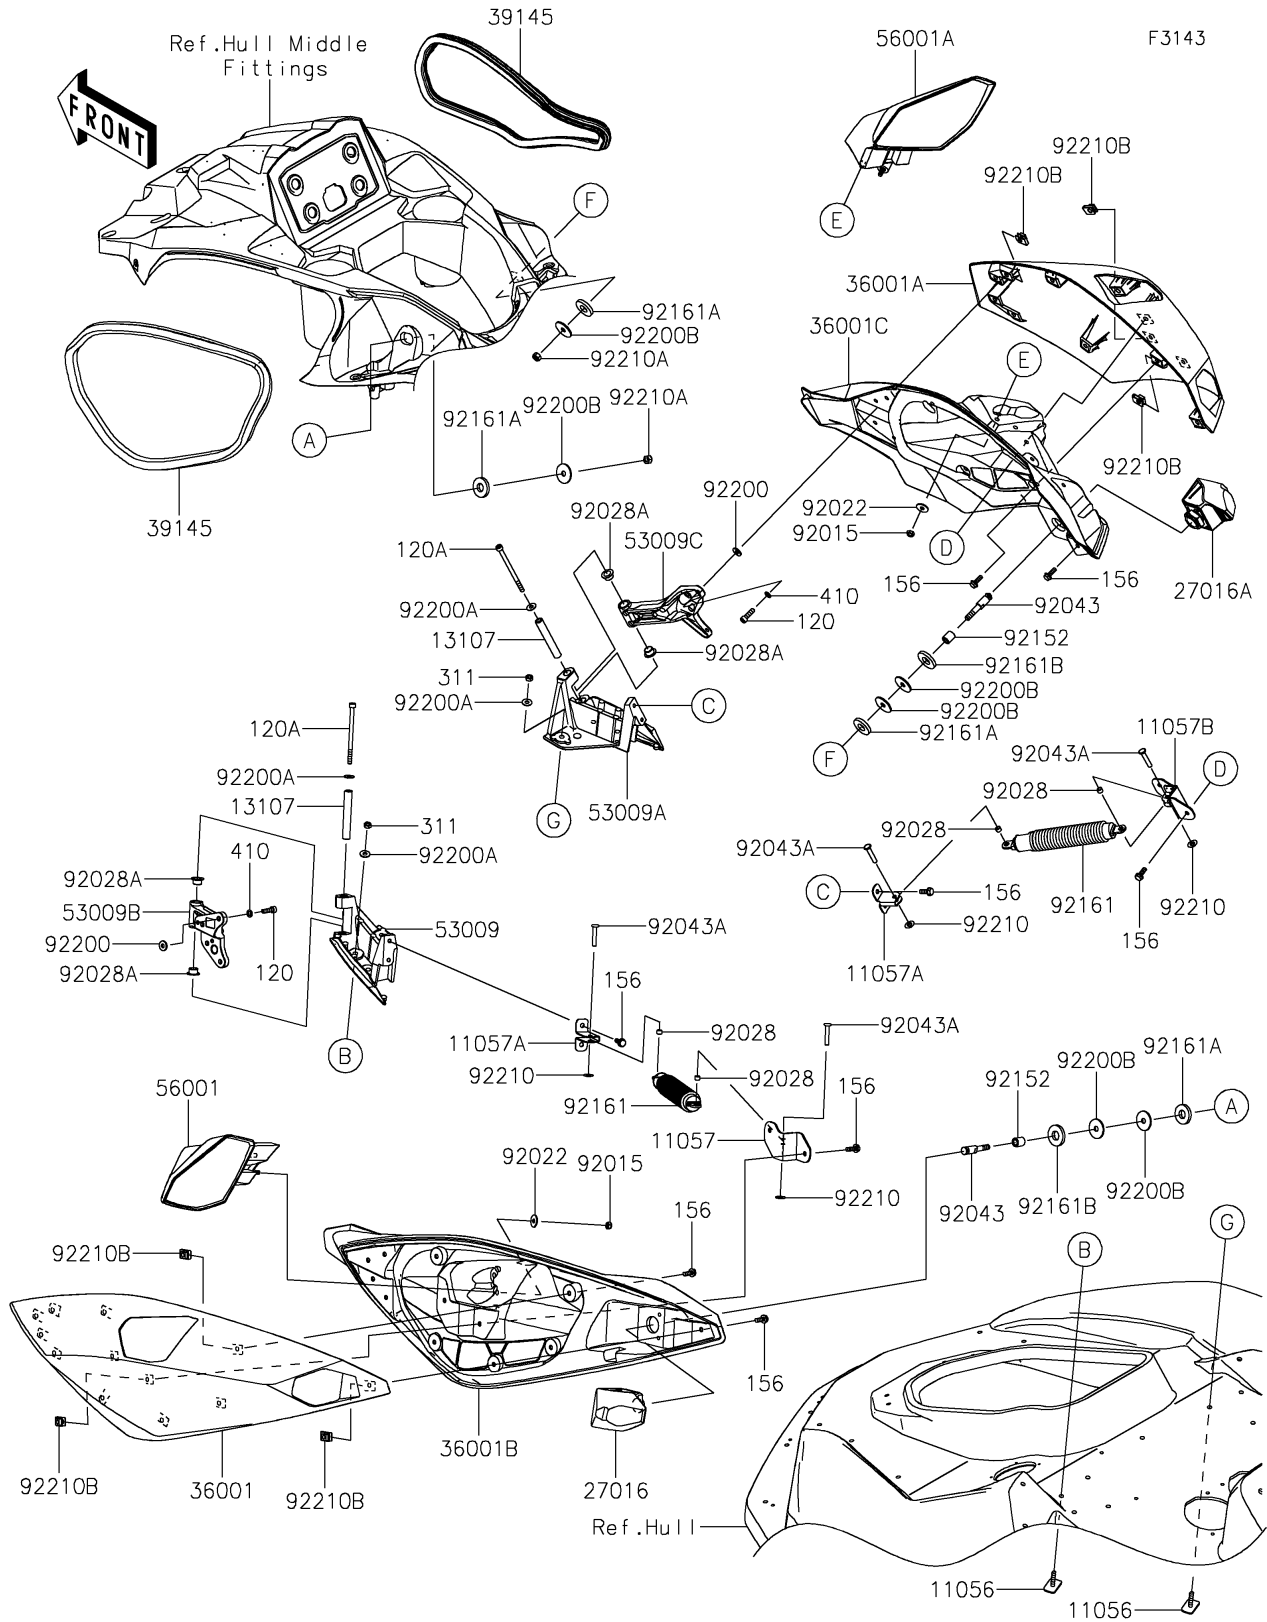

2025 JET SKI® ULTRA® 310X PARTS DIAGRAM

Hull Fittings(Side Storage)

2025 JET SKI® ULTRA® 310X PARTS LIST

Hull Fittings(Side Storage)

ITEM NAME	PART NUMBER	QUANTITY
BRACKET (Ref # 11056)	11056-3724	6
BRACKET,HATCH SIDE (Ref # 11057)	11057-7467	1
BRACKET,DECK SIDE (Ref # 11057A)	11057-7469	2
BRACKET,HATCH SIDE (Ref # 11057B)	11057-7470	1
SHAFT,FRONT HINGE (Ref # 13107)	13107-0944	2
LOCK-ASSY,SIDE COVER,LH (Ref # 27016)	27016-0103	1
LOCK-ASSY,SIDE COVER,RH (Ref # 27016A)	27016-0104	1
COVER-SIDE,LH,N.RED (Ref # 36001)	36001-0710-72A	1
COVER-SIDE,RH,N.RED (Ref # 36001A)	36001-0711-72A	1
COVER-SIDE,LH,INNER (Ref # 36001B)	36001-0712	1
COVER-SIDE,RH,INNER (Ref # 36001C)	36001-0713	1
TRIM-SEAL (Ref # 39145)	39145-0779	2
HINGE,DECK SIDE (Ref # 53009)	53009-0308	1
HINGE,DECK SIDE (Ref # 53009A)	53009-0309	1
HINGE,HATCH SIDE (Ref # 53009B)	53009-0310	1
HINGE,HATCH SIDE (Ref # 53009C)	53009-0311	1
MIRROR-ASSY,LH (Ref # 56001)	56001-0440	1
MIRROR-ASSY,RH (Ref # 56001A)	56001-0441	1
NUT,LOCK,6MM (Ref # 92015)	92015-3766	4
WASHER,6.5X20X1.5 (Ref # 92022)	92022-3710	4
BUSHING (Ref # 92028)	92028-3765	4
BUSHING (Ref # 92028A)	92028-3770	4
PIN (Ref # 92043)	92043-0754	2
PIN,6X33 (Ref # 92043A)	92043-3748	4
COLLAR,8.2X14X16.2 (Ref # 92152)	92152-0979	2
DAMPER,HATCH (Ref # 92161)	92161-1581	2
DAMPER (Ref # 92161A)	92161-3739	4
DAMPER (Ref # 92161B)	92161-3747	2
WASHER,6.5X16X2.0 (Ref # 92200)	92200-1543	8

2025 JET SKI® ULTRA® 310X PARTS LIST

Hull Fittings(Side Storage)

ITEM NAME	PART NUMBER	QUANTITY
WASHER,6.5X16X1.0 (Ref # 92200A)	92200-3712	8
WASHER,8.5X32X2 (Ref # 92200B)	92200-3786	6
NUT,SPEED,6MM (Ref # 92210)	92210-3739	4
NUT,LOCK,8MM (Ref # 92210A)	92210-3742	2
NUT,6MM (Ref # 92210B)	92210-3768	24
BOLT-SOCKET,6X22 (Ref # 120)	120R0622	8
BOLT-SOCKET,6X95 (Ref # 120A)	120R0695	2
BOLT-WP,6X18 (Ref # 156)	156R0618	20
NUT-HEX,6MM (Ref # 311)	311R0600	6
WASHER-PLAIN-SMALL,6MM (Ref # 410)	410S0600	8