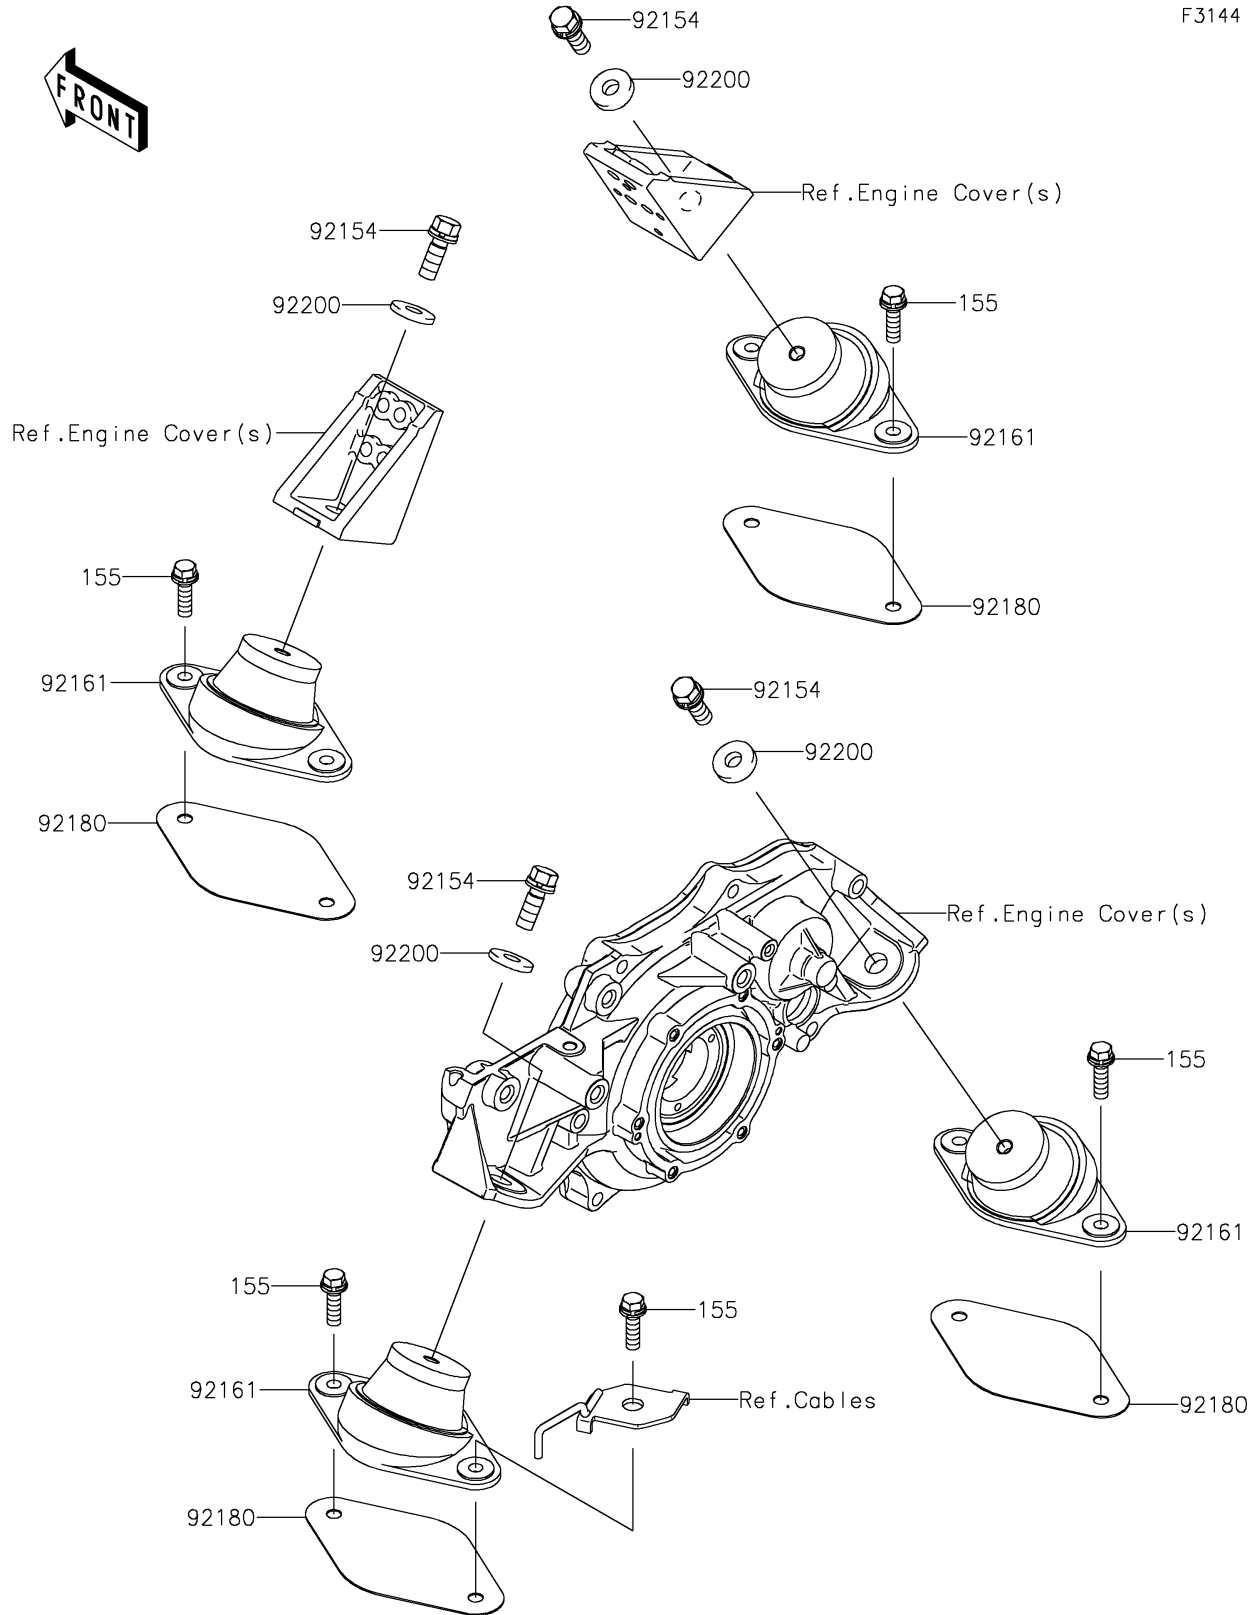

# 2025 JET SKI® ULTRA® 310X PARTS DIAGRAM

Engine Mount

F3144

## 2025 JET SKI® ULTRA® 310X PARTS LIST

### Engine Mount

ITEM NAME	PART NUMBER	QUANTITY
BOLT,WSP,10X30 (Ref # 92154)	92154-3715	4
DAMPER,ENGINE MOUNT (Ref # 92161)	92161-3789	4
SHIM,T=1.0 (Ref # 92180)	92180-3716	AR
WASHER,10.5X26X4 (Ref # 92200)	92200-3798	4
BOLT-WSP-SMALL,8X30 (Ref # 155)	155R0830	8