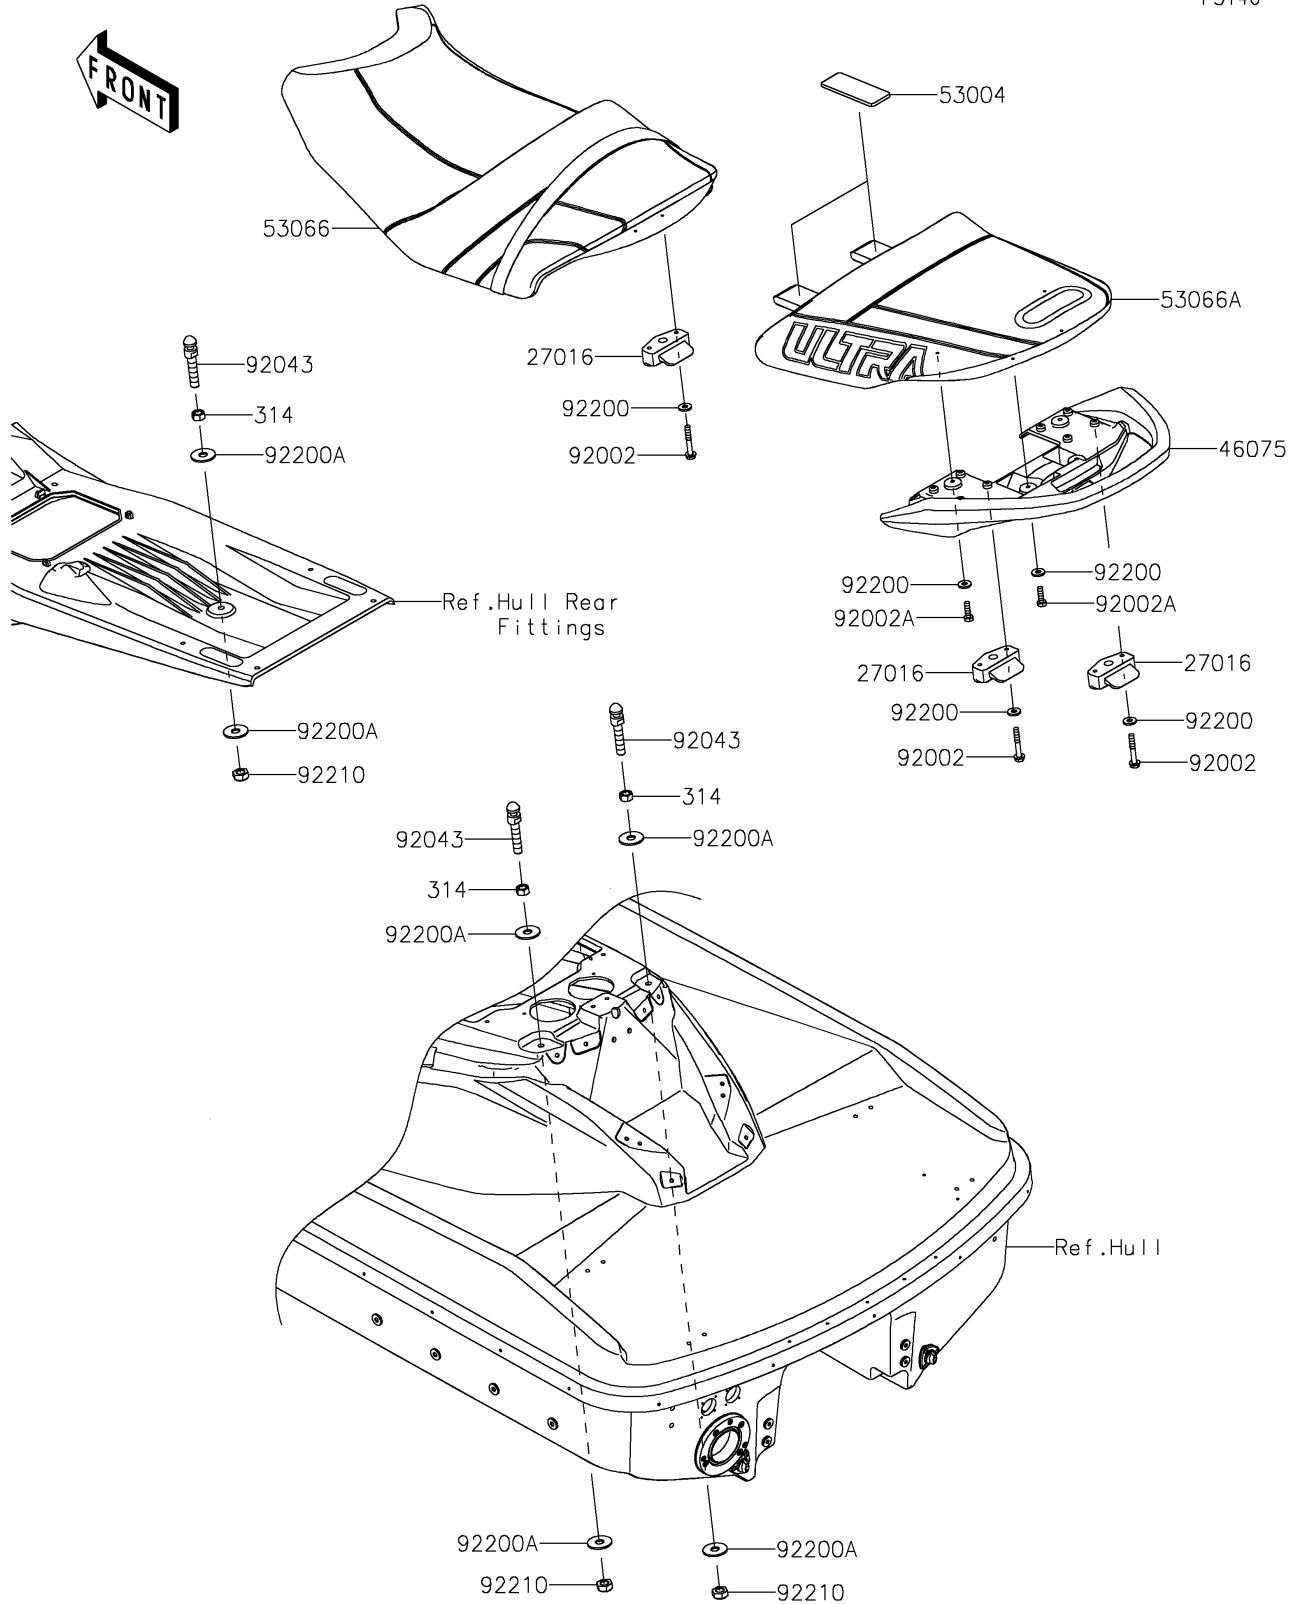

2024 JET SKI® ULTRA® 310X PARTS DIAGRAM

Seat

F3146

2024 JET SKI® ULTRA® 310X PARTS LIST

Seat

ITEM NAME	PART NUMBER	QUANTITY
LOCK-ASSY,SEAT,FR&RR (Ref # 27016)	27016-3758	3
GRIP,RR (Ref # 46075)	46075-0656	1
MAT,50X135X6 (Ref # 53004)	53004-0694	2
SEAT-ASSY,FR,N.RED+BLK+BLK (Ref # 53066)	53066-0804-73G	1
SEAT-ASSY,RR,N.RED+BLK (Ref # 53066A)	53066-0807-73H	1
BOLT,6X40 (Ref # 92002)	92002-3716	6
BOLT,6X20 (Ref # 92002A)	92002-3755	4
PIN (Ref # 92043)	92043-3763	3
WASHER,6.5X16X2.0 (Ref # 92200)	92200-1543	10
WASHER (Ref # 92200A)	92200-3762	6
NUT,LOCK,10MM (Ref # 92210)	92210-3792	3
NUT-HEX-FINE,10MM (Ref # 314)	314R1000	3