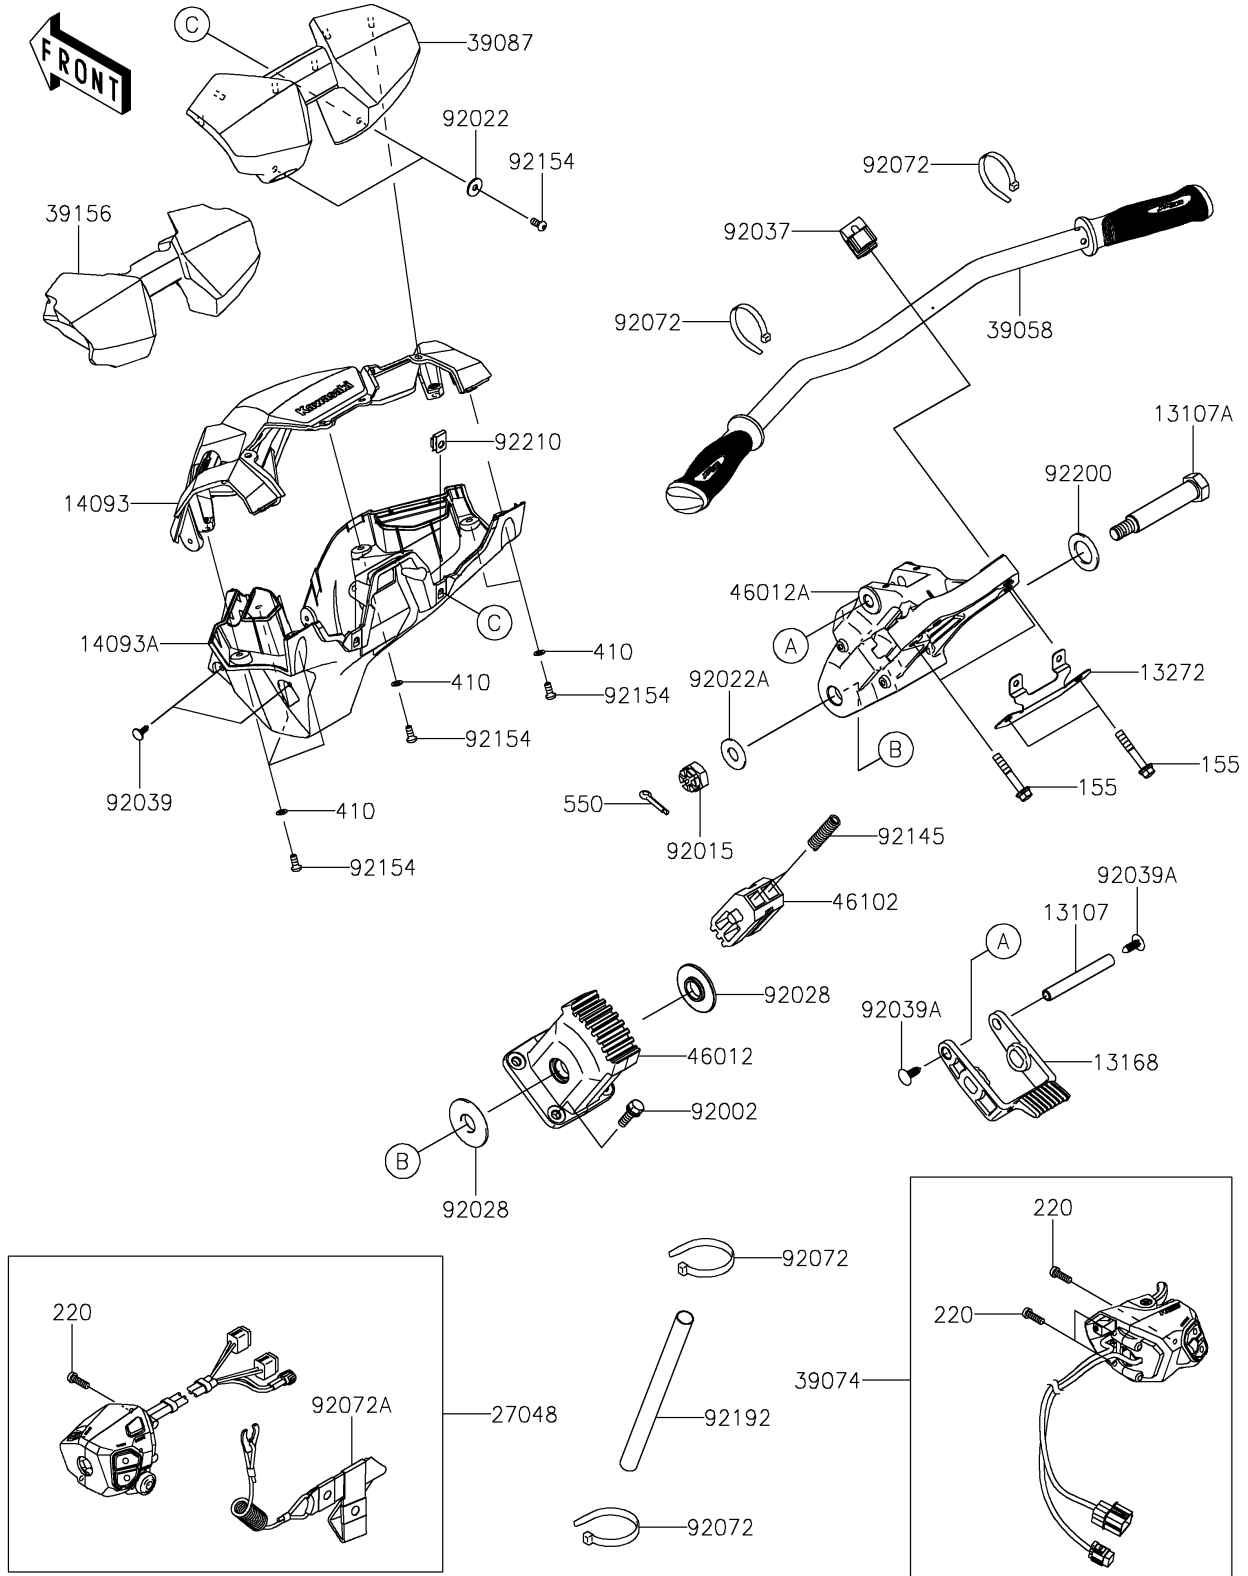

2024 JET SKI® ULTRA® 310X PARTS DIAGRAM

Handlebar

F3172

2024 JET SKI® ULTRA® 310X PARTS LIST

Handlebar

ITEM NAME	PART NUMBER	QUANTITY
SHAFT (Ref # 13107)	13107-3795	1
SHAFT,HANDLE HOLDER PIVOT (Ref # 13107A)	13107-3803	1
LEVER (Ref # 13168)	13168-3754	1
PLATE (Ref # 13272)	13272-3972	1
COVER,HANDLE,FR (Ref # 14093)	14093-1176	1
COVER,HANDLE,RR (Ref # 14093A)	14093-1177	1
SWITCH-ASSY,STOP&START (Ref # 27048)	27048-0054	1
HANDLE-COMP,BLACK (Ref # 39058)	39058-0044-6Z	1
LEVER-ASSY-THROTTLE (Ref # 39074)	39074-0014	1
PAD-HANDLE,GRAY (Ref # 39087)	39087-0016-66L	1
PAD (Ref # 39156)	39156-2768	1
HOLDER-HANDLE,LWR (Ref # 46012)	46012-3730	1
HOLDER-HANDLE,UPP (Ref # 46012A)	46012-3733	1
ROD,HANDLE POSITION (Ref # 46102)	46102-3733	1
BOLT,8X25 (Ref # 92002)	92002-3774	4
NUT,CASTLE,14MM (Ref # 92015)	92015-3805	1
WASHER,6.5X20X1.5 (Ref # 92022)	92022-3710	2
WASHER,15X34X2.0 (Ref # 92022A)	92022-3738	1
BUSHING (Ref # 92028)	92028-3743	2
CLAMP,HANDLEBAR (Ref # 92037)	92037-503	2
RIVET (Ref # 92039)	92039-3787	4
RIVET (Ref # 92039A)	92039-3788	2
BAND,L=188.85 (Ref # 92072)	92072-0105	4
BAND,TETHER SWITCH (Ref # 92072A)	92072-0891	1
SPRING (Ref # 92145)	92145-3723	2
BOLT,SOCKET,6X14 (Ref # 92154)	92154-3988	8
TUBE,35X37X200 (Ref # 92192)	92192-1990	1
WASHER,21X34X2 (Ref # 92200)	92200-3802	1
NUT,6MM (Ref # 92210)	92210-3768	2

2024 JET SKI® ULTRA® 310X PARTS LIST

Handlebar

ITEM NAME	PART NUMBER	QUANTITY
BOLT-WSP-SMALL,8X50 (Ref # 155)	155R0850	4
SCREW-PAN-CROS,5X30 (Ref # 220)	220R0530	6
WASHER-PLAIN-SMALL,6MM (Ref # 410)	410S0600	6
PIN-COTTER,3X35 (Ref # 550)	550S3035	1