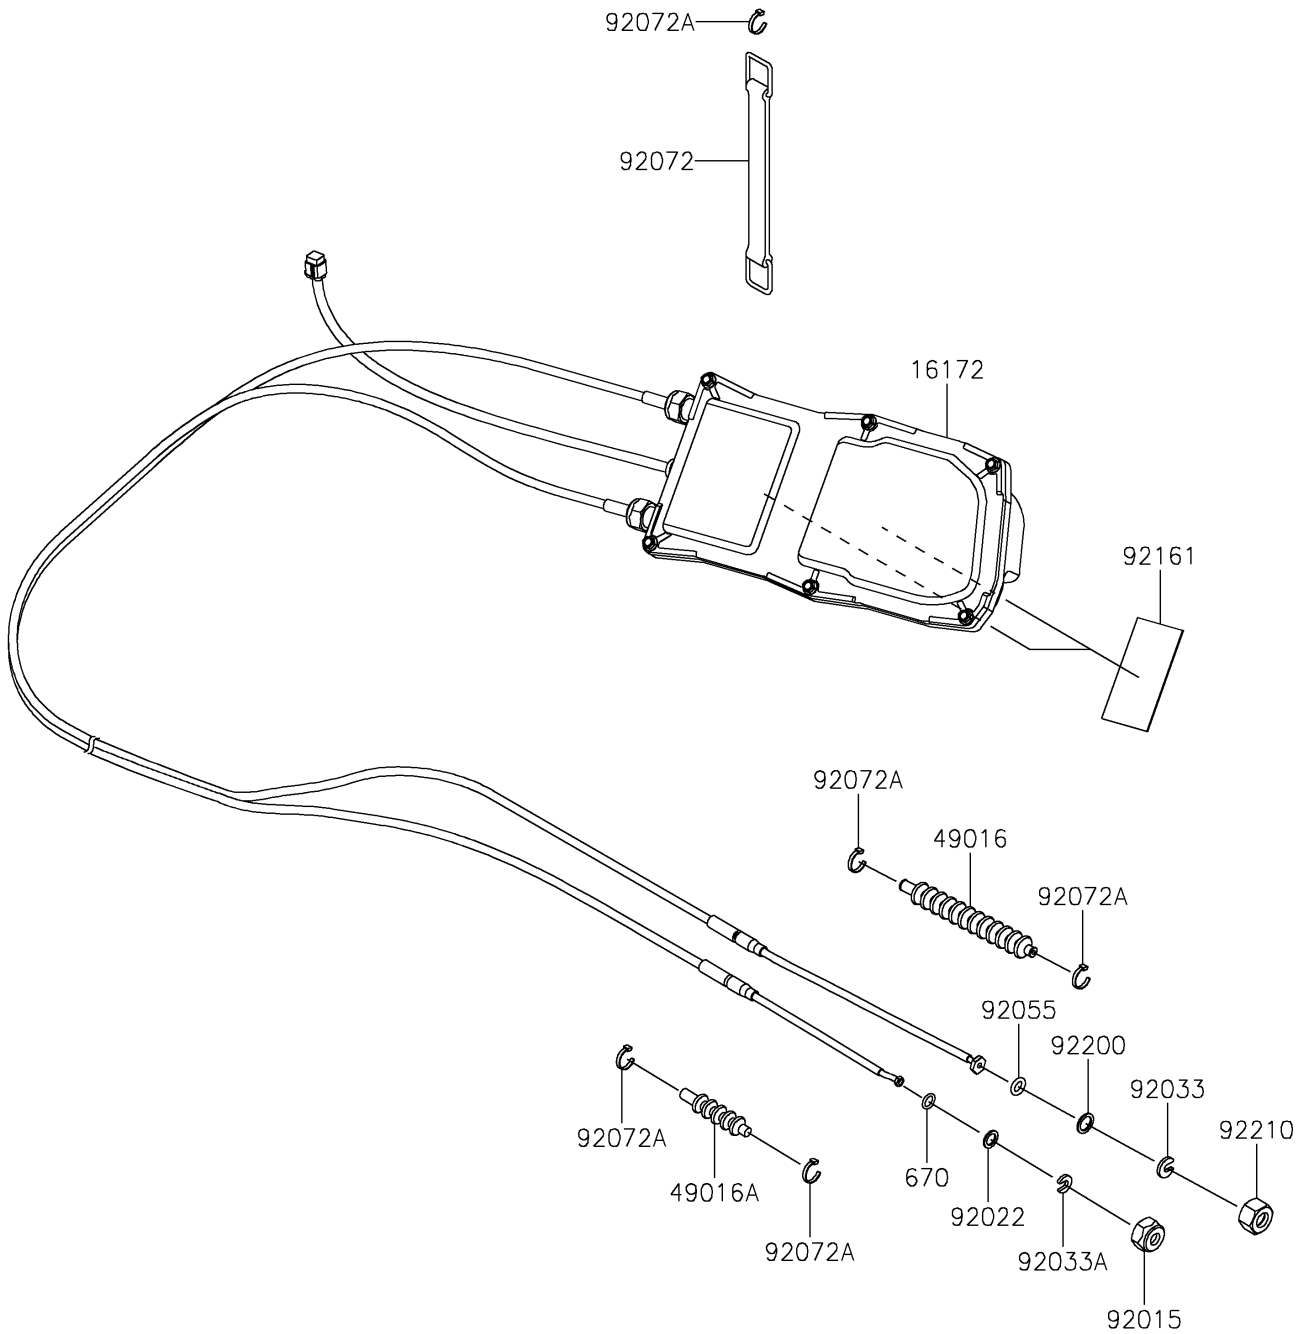

2025 JET SKI® ULTRA® 310X PARTS DIAGRAM

Control

F3177

2025 JET SKI® ULTRA® 310X PARTS LIST

Control

ITEM NAME	PART NUMBER	QUANTITY
ACTUATOR,JET PUMP (Ref # 16172)	16172-0572	1
COVER-SEAL (Ref # 49016)	49016-0695	1
COVER-SEAL,TILT CABLE (Ref # 49016A)	49016-3702	1
NUT,20MM (Ref # 92015)	92015-526	1
WASHER (Ref # 92022)	92022-535	1
RING-SNAP (Ref # 92033)	92033-3735	1
RING-SNAP,7.7X17.5X3.0 (Ref # 92033A)	92033-3737	1
RING-O (Ref # 92055)	92055-3778	1
BAND,BATTERY (Ref # 92072)	92072-3879	1
BAND,L=100.08 (Ref # 92072A)	92072-3882	5
DAMPER (Ref # 92161)	92161-3728	2
WASHER,14.5X20X1.5 (Ref # 92200)	92200-3793	1
NUT,22MM (Ref # 92210)	92210-3772	1
O RING,11MM (Ref # 670)	670B2011	1