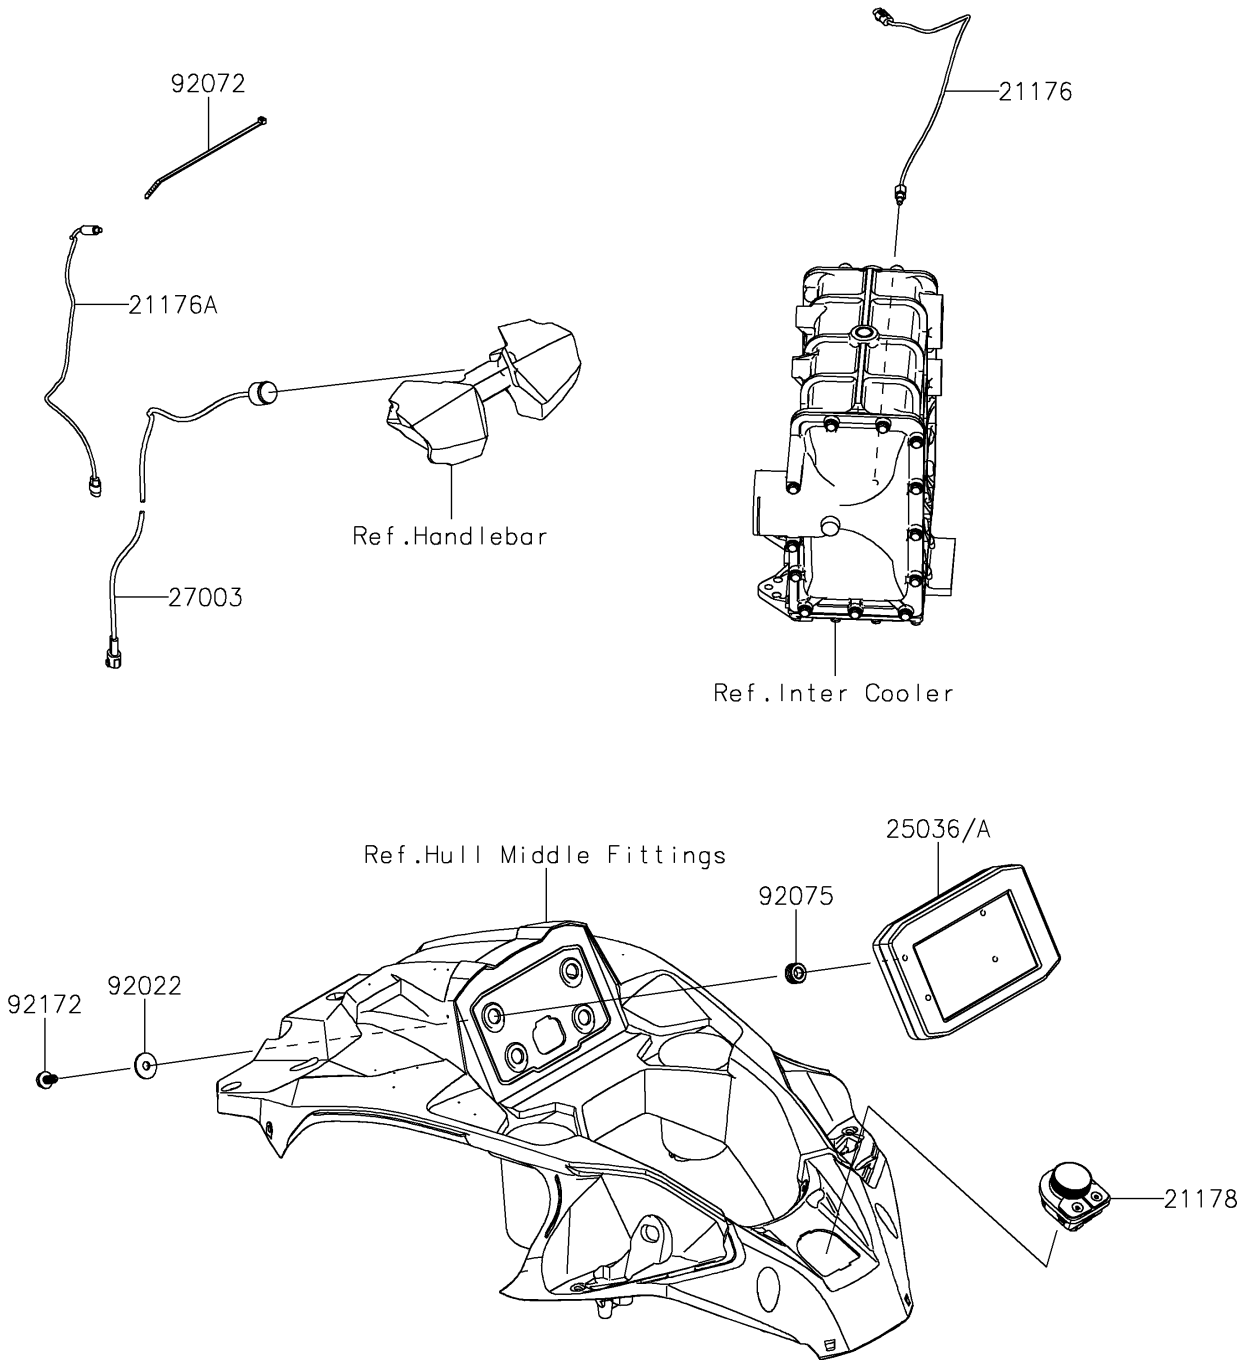

2024 JET SKI® ULTRA® 310X PARTS DIAGRAM

Meters

F3179

2024 JET SKI® ULTRA® 310X PARTS LIST

Meters

ITEM NAME	PART NUMBER	QUANTITY
SENSOR,TEMP (Ref # 21176)	21176-0072	1
SENSOR,AIR TEMP (Ref # 21176A)	21176-3778	1
CONTROL-SWITCH (Ref # 21178)	21178-0006	1
METER-ASSY-MULTI-FUNCTION (Ref # 25036)	25036-0143	1
HORN (Ref # 27003)	27003-0170	1
WASHER,6.5X20X1.5 (Ref # 92022)	92022-3710	4
BAND,L=188.85 (Ref # 92072)	92072-0105	1
DAMPER (Ref # 92075)	92075-1898	4
SCREW,TAPPING,6X16 (Ref # 92172)	92172-1435	4