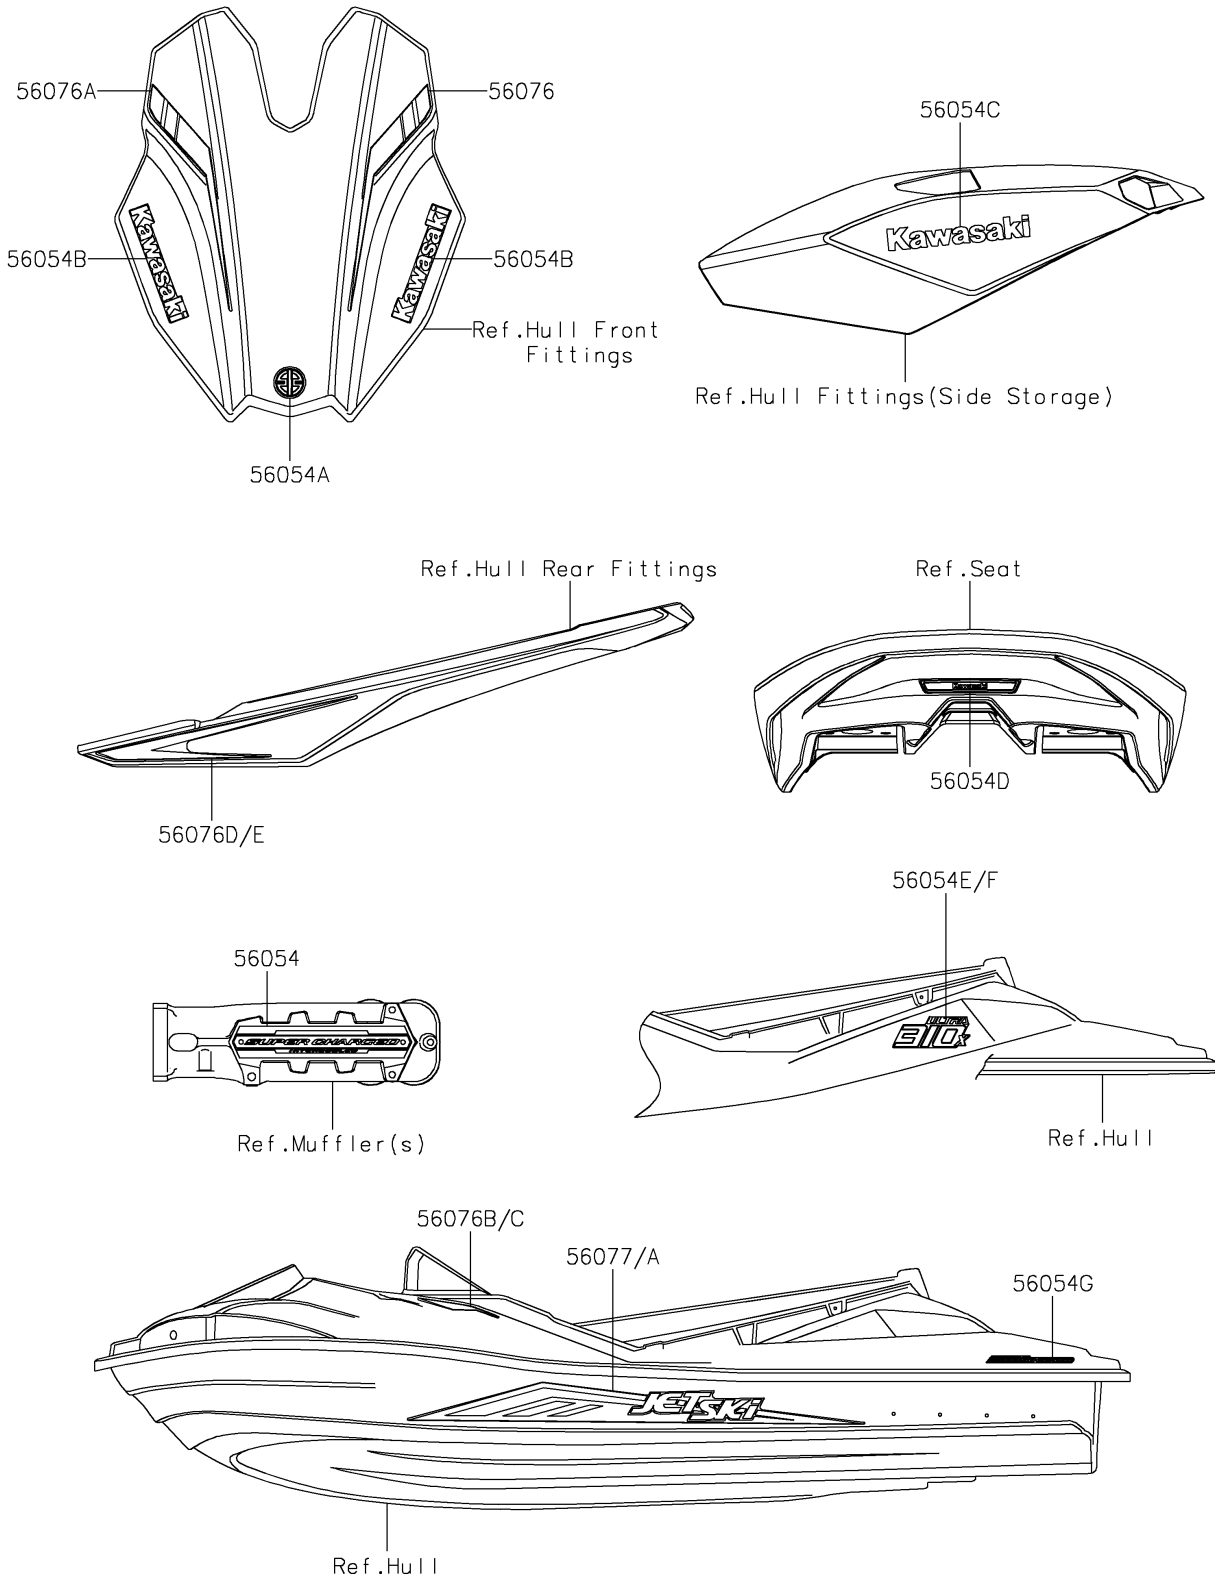

2024 JET SKI® ULTRA® 310X PARTS DIAGRAM

Decals

F3880

2024 JET SKI® ULTRA® 310X PARTS LIST

Decals

ITEM NAME	PART NUMBER	QUANTITY
MARK,SUPER CHARGED (Ref # 56054)	56054-1334	1
MARK,HATCH COVER,RIVER (Ref # 56054A)	56054-2918	1
MARK,HATCH COVER,KAWASAKI (Ref # 56054B)	56054-3782	2
MARK,SIDE STORAGE,KAWASAKI (Ref # 56054C)	56054-3784	2
MARK,RR GRIP,KAWASAKI (Ref # 56054D)	56054-3927	1
MARK,DECK,LH,ULTRA310X (Ref # 56054E)	56054-3963	1
MARK,DECK,RH,ULTRA310X (Ref # 56054F)	56054-3964	1
MARK,DECK,SUPERCHARGED (Ref # 56054G)	56054-4003	2
PATTERN,HATCH COVER,LH (Ref # 56076)	56076-4039	1
PATTERN,HATCH COVER,RH (Ref # 56076A)	56076-4040	1
PATTERN,DECK,LH (Ref # 56076B)	56076-4041	1
PATTERN,DECK,RH (Ref # 56076C)	56076-4042	1
PATTERN,SIDE COVER,LH (Ref # 56076D)	56076-4043	1
PATTERN,SIDE COVER,RH (Ref # 56076E)	56076-4044	1
PATTERN,HULL,LH (Ref # 56077)	56077-0432	1
PATTERN,HULL,RH (Ref # 56077A)	56077-0433	1