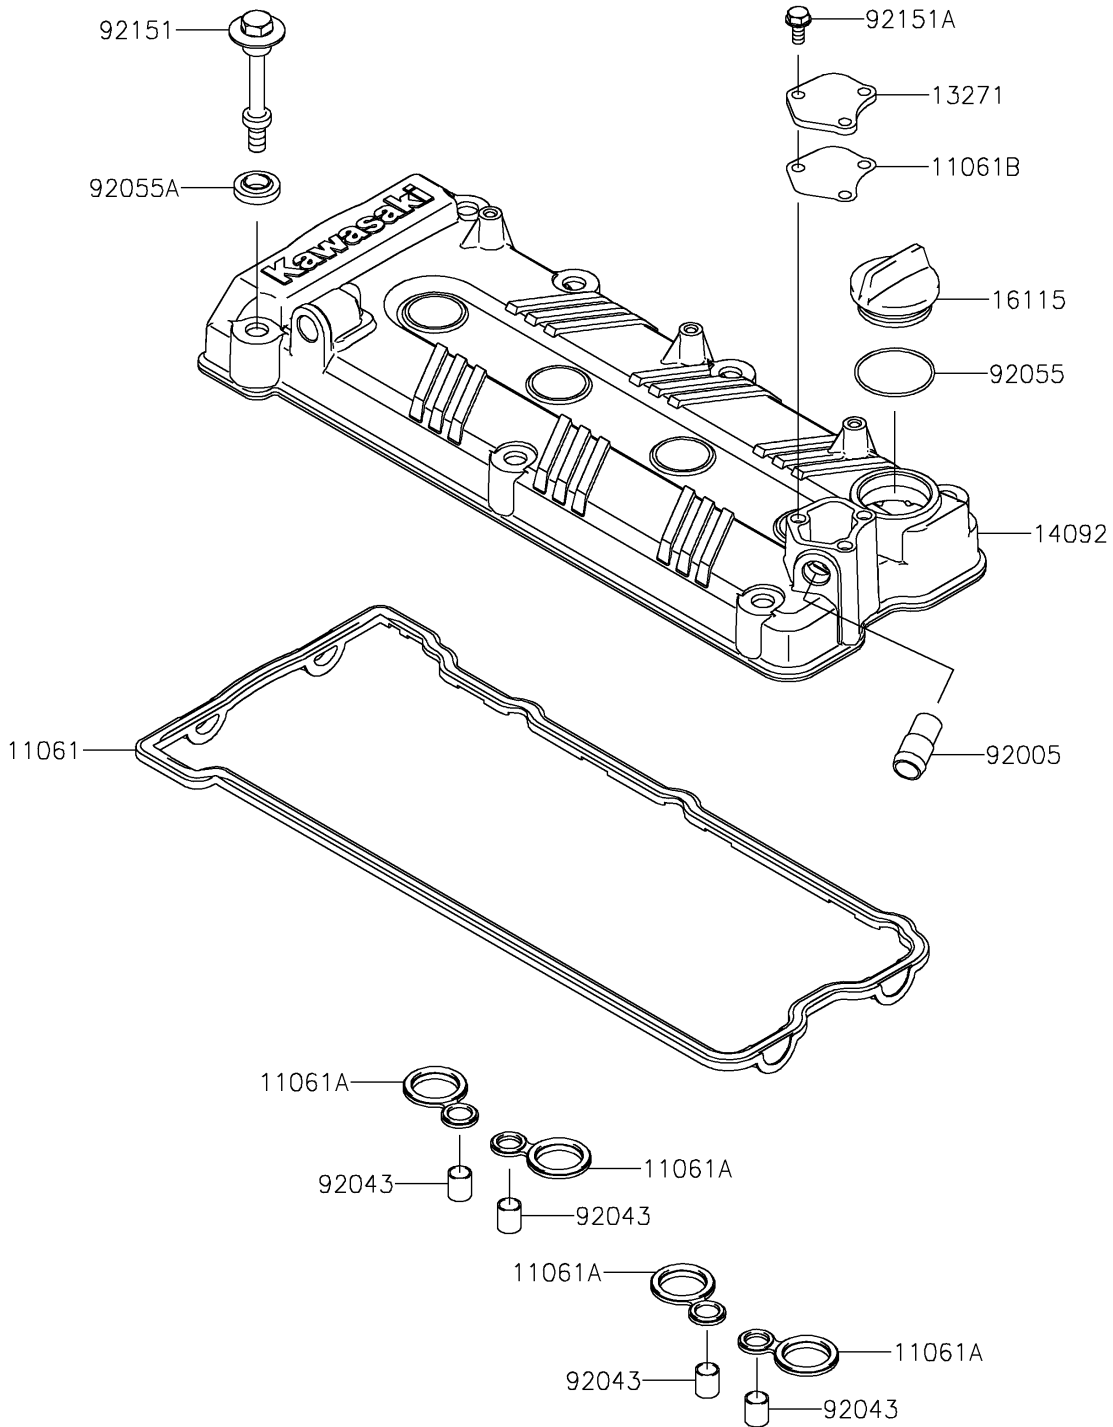

2024 JET SKI® ULTRA® 160LX PARTS DIAGRAM

Cylinder Head Cover

E1112

2024 JET SKI® ULTRA® 160LX PARTS LIST

Cylinder Head Cover

ITEM NAME	PART NUMBER	QUANTITY
GASKET,HEAD COVER (Ref # 11061)	11061-0090	1
GASKET,SPARK PLUG HOLE (Ref # 11061A)	11061-0105	4
GASKET,PLATE (Ref # 11061B)	11061-1501	1
PLATE (Ref # 13271)	13271-3898	1
COVER,HEAD (Ref # 14092)	14092-0836	1
CAP-OIL FILLER (Ref # 16115)	16115-1064	1
FITTING (Ref # 92005)	92005-3741	1
PIN,10.1X12X14 (Ref # 92043)	92043-4009	4
RING-O,38X1.9 (Ref # 92055)	92055-1295	1
RING-O,HEAD COVER BOLT (Ref # 92055A)	92055-1352	7
BOLT,HEAD COVER (Ref # 92151)	92151-1221	7
BOLT,6X14 (Ref # 92151A)	92151-3788	3