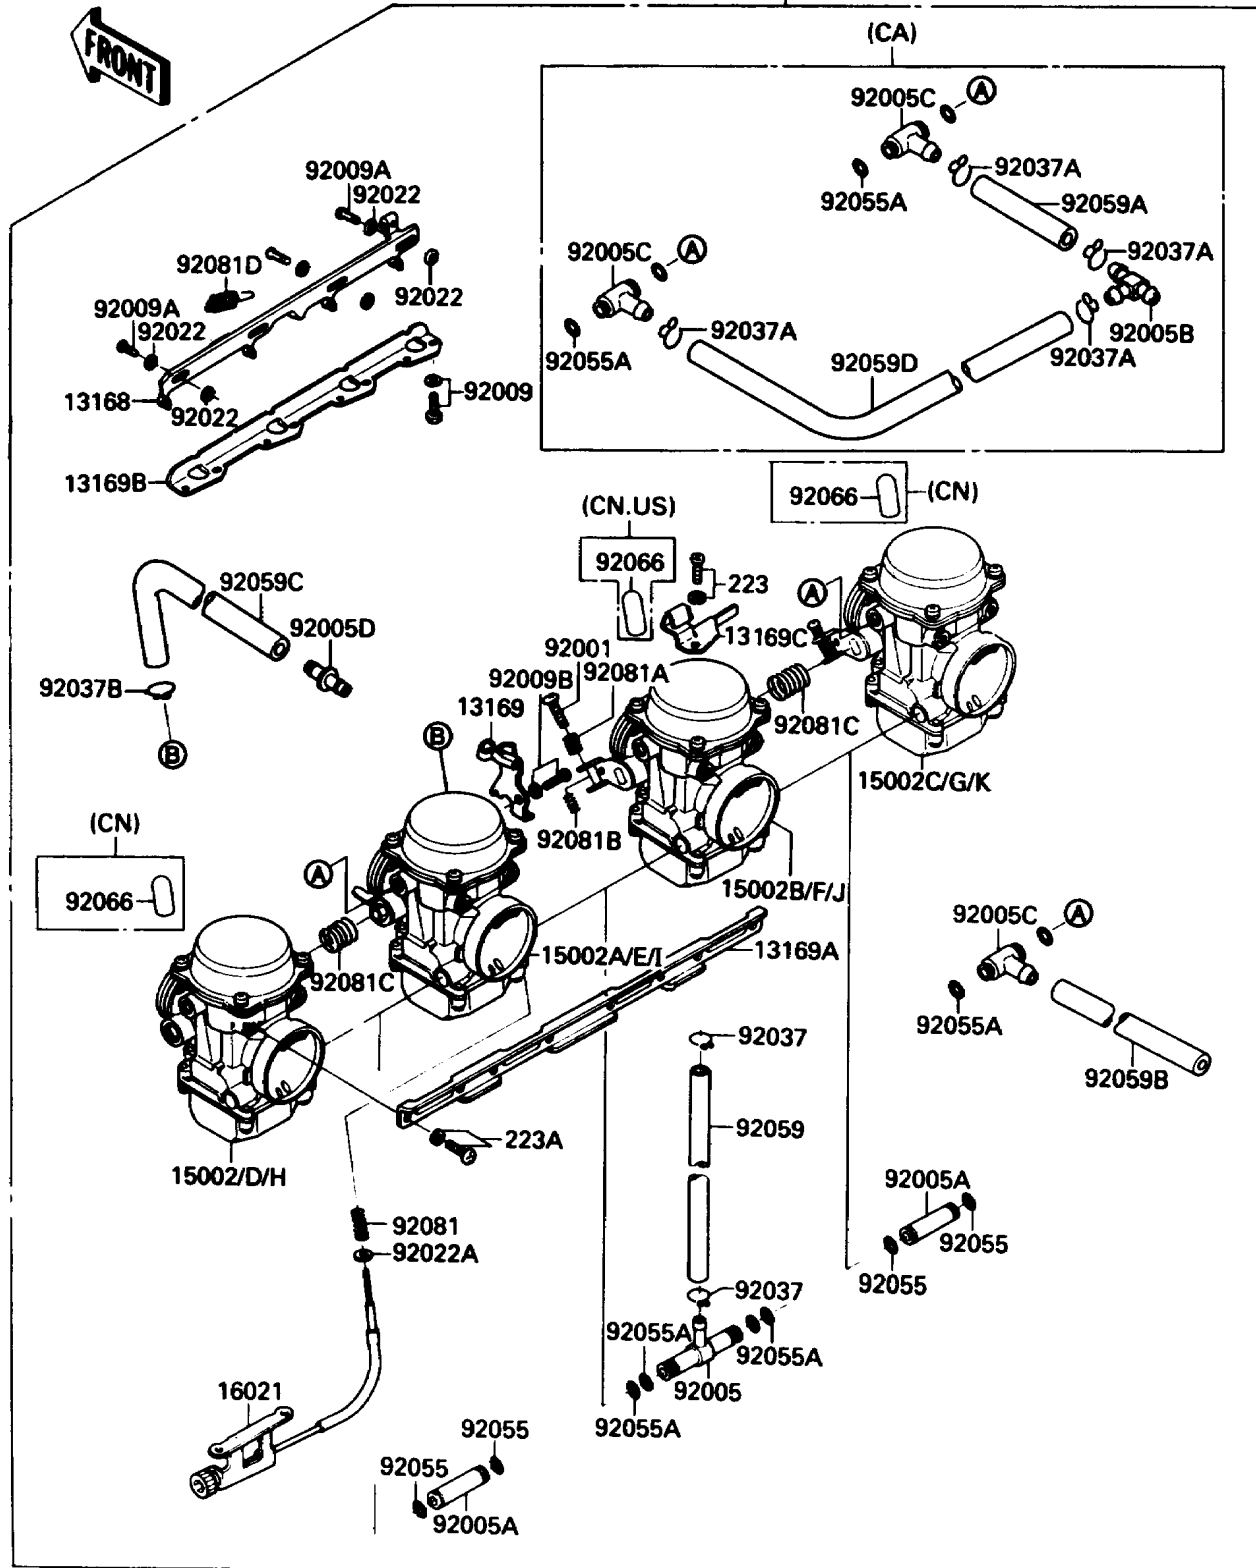

1988 NINJA® 600R PARTS DIAGRAM

Carburetor

15001/A/B

E1611-0245