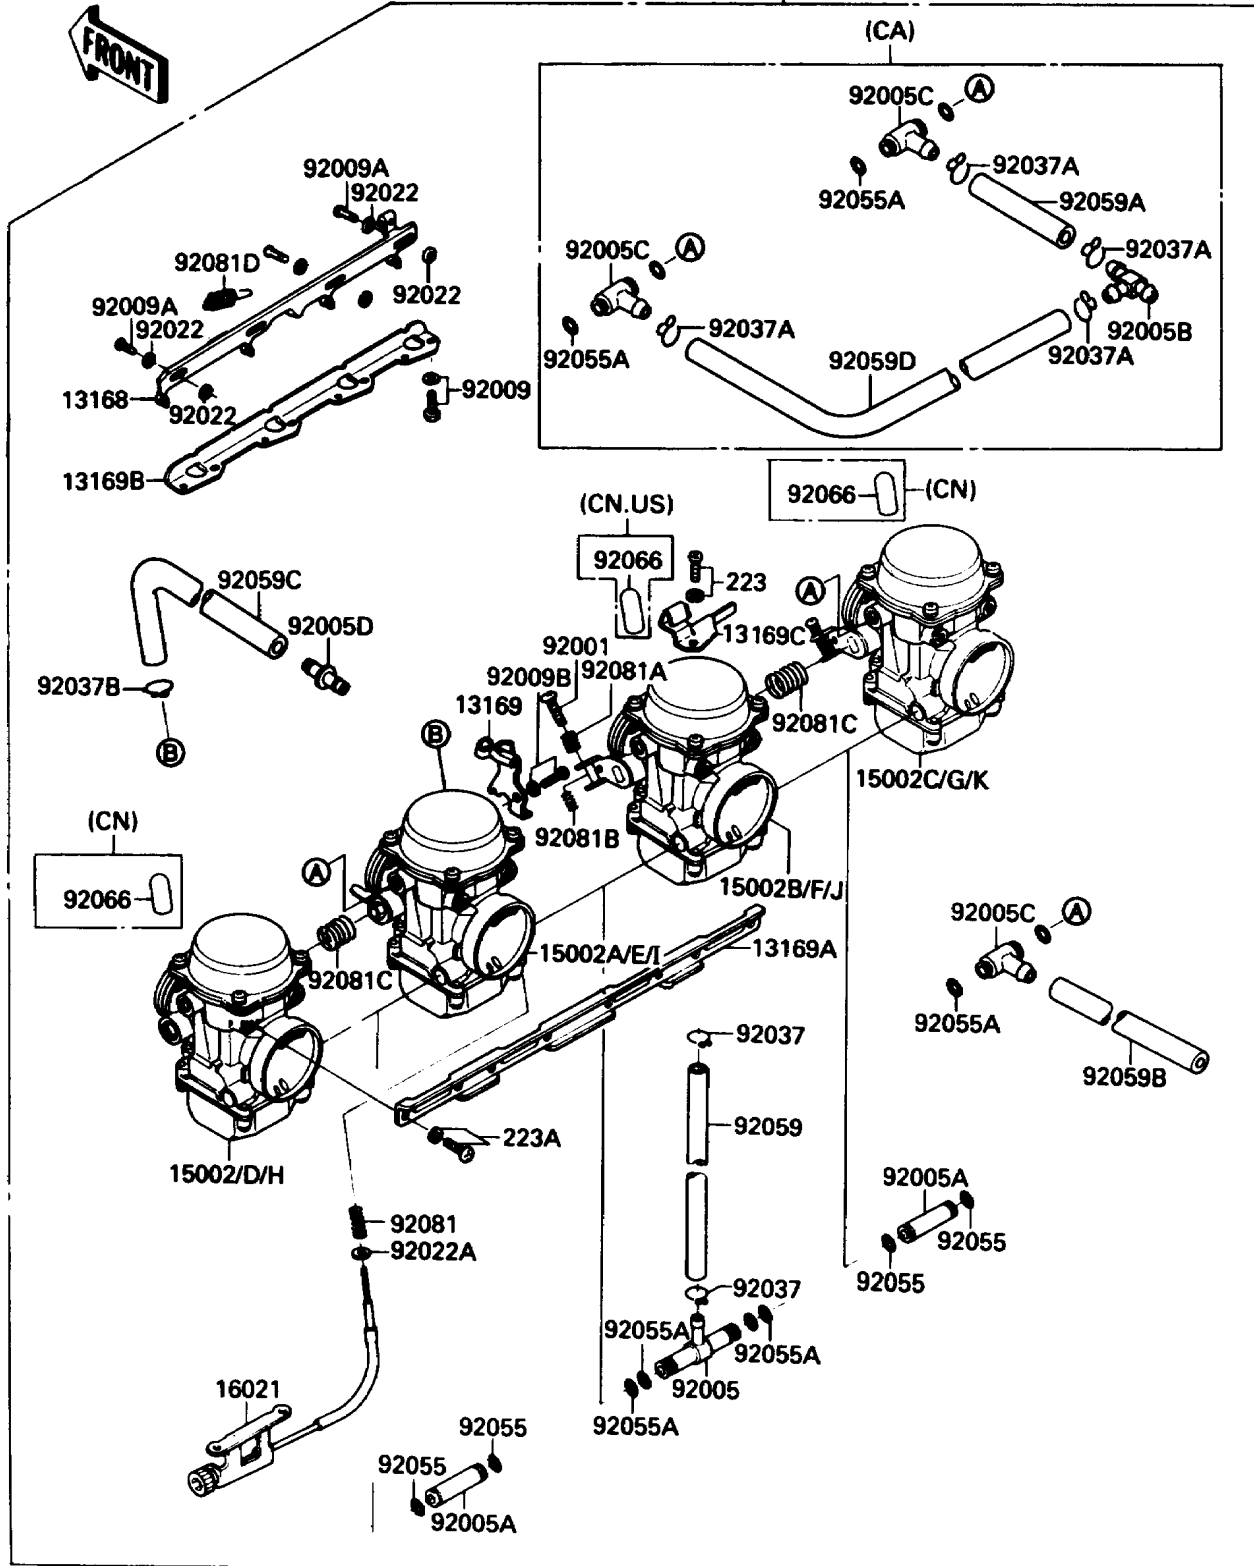

1989 Ninja® 600R PARTS DIAGRAM

Carburetor

15001/A/B

E1611-0245