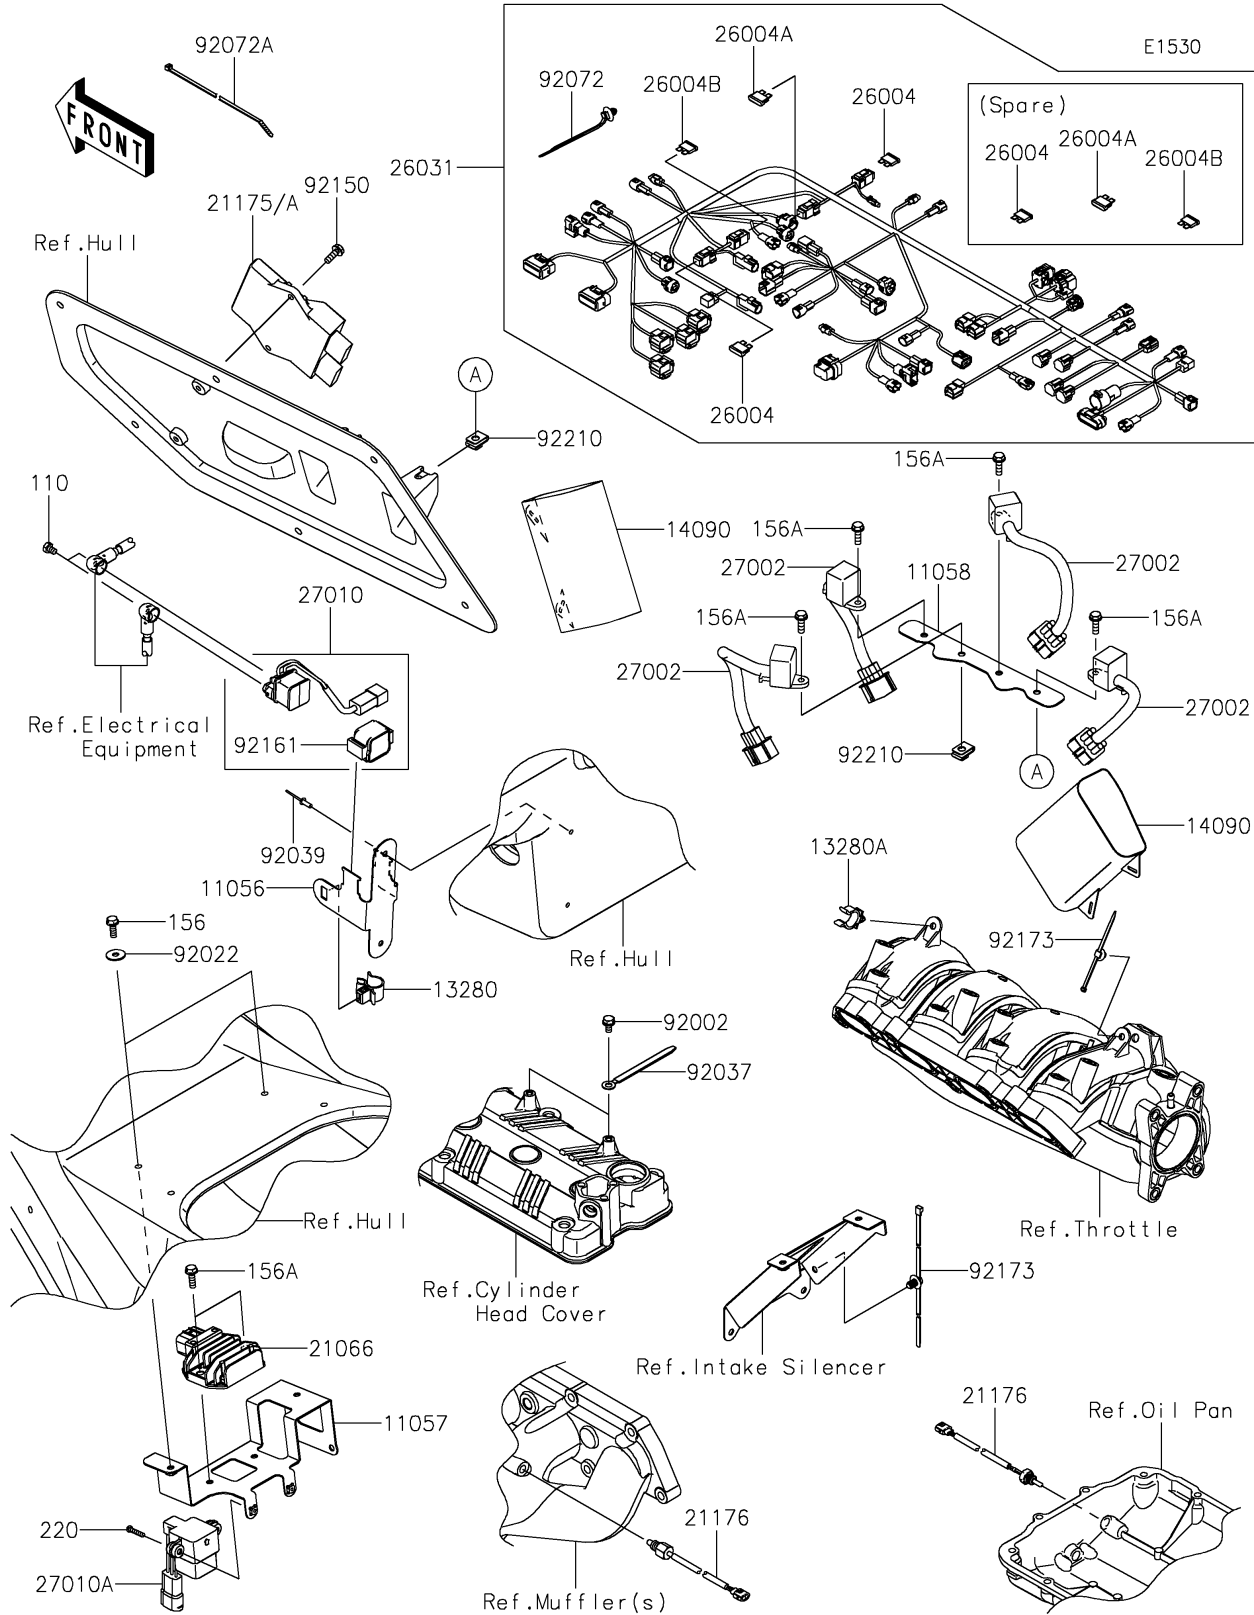

2025 JET SKI® ULTRA® 160LX PARTS DIAGRAM

Fuel Injection

2025 JET SKI® ULTRA® 160LX PARTS LIST

Fuel Injection

ITEM NAME	PART NUMBER	QUANTITY
BRACKET,SWITCH (Ref # 11056)	11056-3855	1
BRACKET,REGULATOR&VDS (Ref # 11057)	11057-7354	1
BRACKET,RELAY (Ref # 11058)	11058-0929	1
HOLDER (Ref # 13280)	13280-0789	1
HOLDER,HARNESS (Ref # 13280A)	13280-3760	1
COVER,COUPLER (Ref # 14090)	14090-1611	2
REGULATOR-VOLTAGE (Ref # 21066)	21066-0755	1
CONTROL UNIT-ELECTRONIC (Ref # 21175)	21175-2155	1
CONTROL UNIT-ELECTRONIC (Ref # 21175A)	21175-2174	1
SENSOR,TEMP (Ref # 21176)	21176-0741	2
FUSE-ASSY,20A (Ref # 26004)	26004-0033	4
FUSE-ASSY,10A (Ref # 26004A)	26004-0034	2
FUSE-ASSY,15A (Ref # 26004B)	26004-0037	2
HARNESS,MAIN (Ref # 26031)	26031-3957	1
RELAY-ASSY (Ref # 27002)	27002-3703	4
SWITCH (Ref # 27010)	27010-0710	1
SWITCH,VDS (Ref # 27010A)	27010-3785	1
BOLT,6X12 (Ref # 92002)	92002-3763	2
WASHER,6.5X20X1.5 (Ref # 92022)	92022-3710	2
CLAMP,L=100 (Ref # 92037)	92037-3736	2
RIVET (Ref # 92039)	92039-3714	2
BAND,OS170-FT7(BLACK) (Ref # 92072)	92072-1414	AR
BAND,L=372.24 (Ref # 92072A)	92072-3883	13
BOLT,6X18 (Ref # 92150)	92150-3729	2
DAMPER,SWITCH (Ref # 92161)	92161-1625	1
CLAMP (Ref # 92173)	92173-0742	2
NUT,6MM (Ref # 92210)	92210-3768	2
BOLT,6X8 (Ref # 110)	110R0608	2
BOLT-WP,6X18 (Ref # 156)	156R0618	2

2025 JET SKI® ULTRA® 160LX PARTS LIST

Fuel Injection

ITEM NAME	PART NUMBER	QUANTITY
BOLT-WP,6X20 (Ref # 156A)	156R0620	6
SCREW-PAN-CROS,4X20 (Ref # 220)	220R0420	2