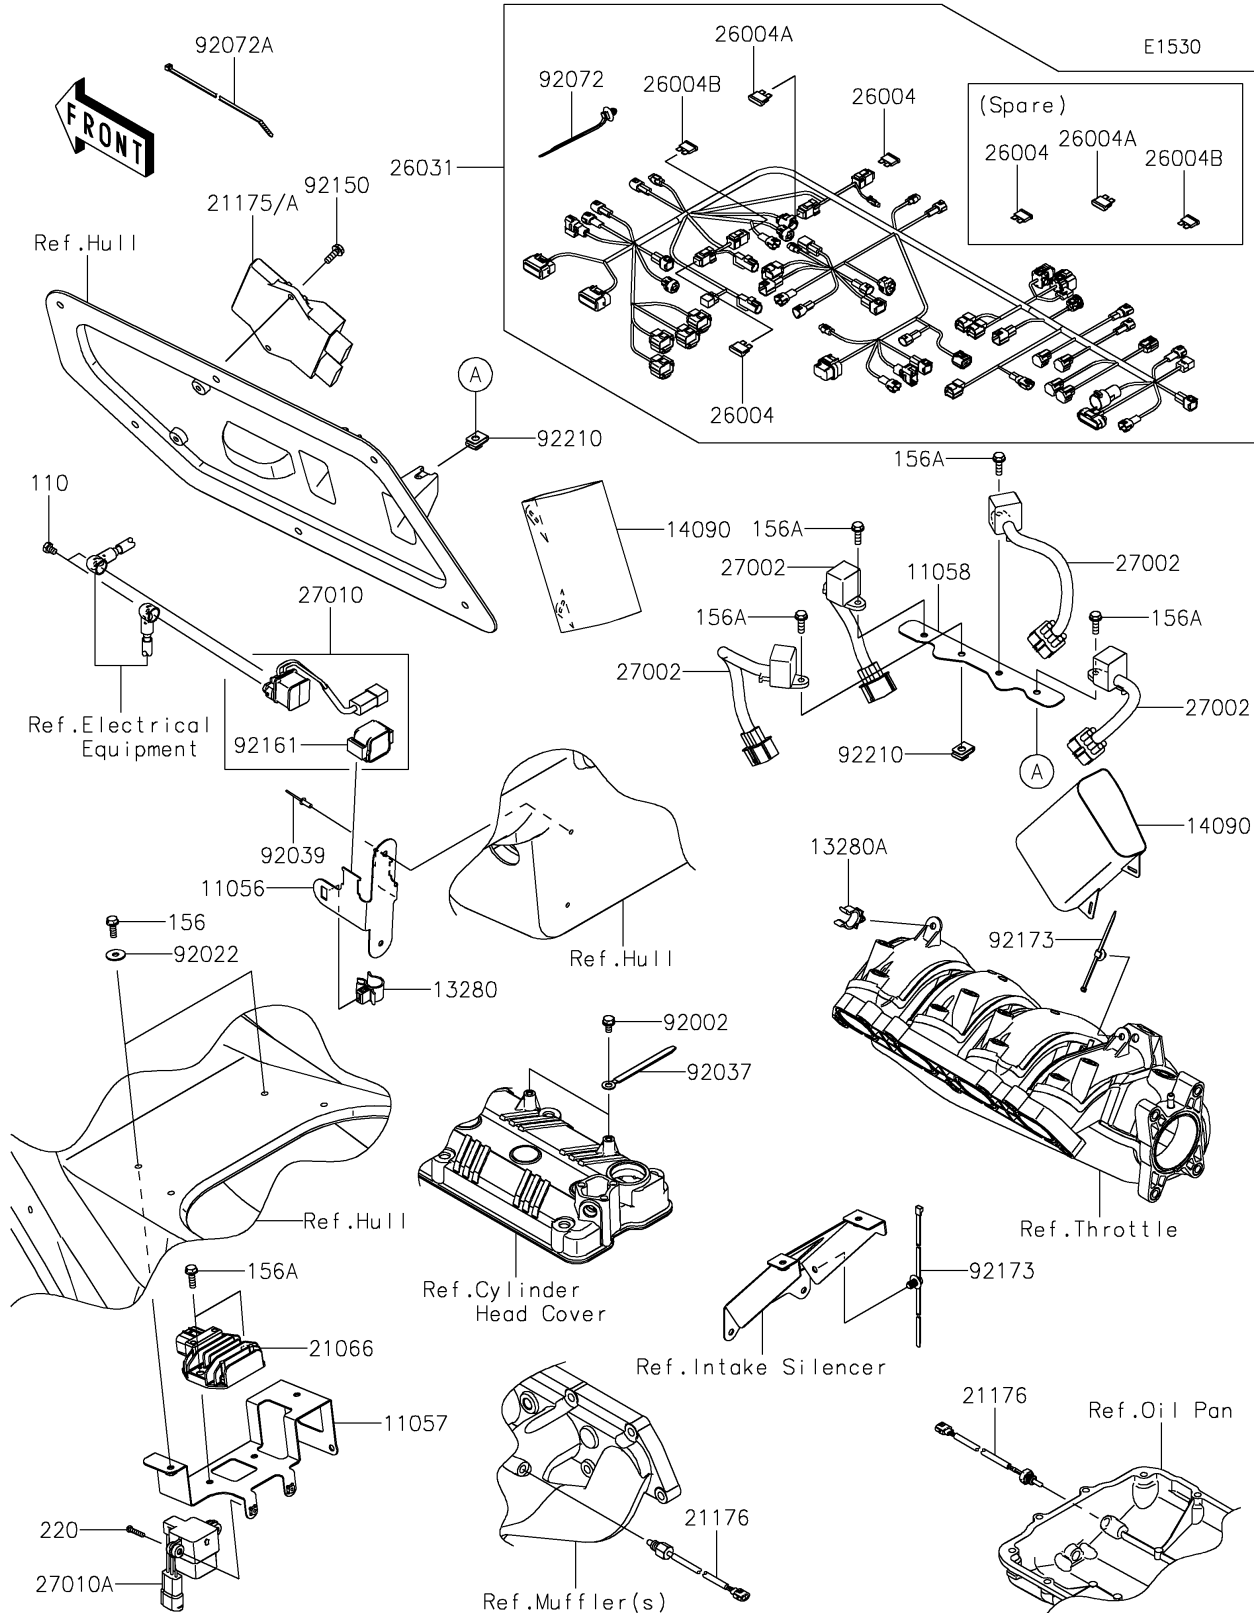

2025 Ultra 160LX PARTS DIAGRAM

Fuel Injection

2025 Ultra 160LX PARTS LIST

Fuel Injection

ITEM NAME	PART NUMBER	QUANTITY
BRACKET,SWITCH (Ref # 11056)	11056-3855	1
BRACKET,REGULATOR&VDS (Ref # 11057)	11057-7354	1
BRACKET,RELAY (Ref # 11058)	11058-0929	1
HOLDER (Ref # 13280)	13280-0789	1
HOLDER,HARNESS (Ref # 13280A)	13280-3760	1
COVER,COUPLER (Ref # 14090)	14090-1611	2
REGULATOR-VOLTAGE (Ref # 21066)	21066-0755	1
CONTROL UNIT-ELECTRONIC (Ref # 21175A)	21175-2174	1
SENSOR,TEMP (Ref # 21176)	21176-0741	2
FUSE-ASSY,20A (Ref # 26004)	26004-0033	4
FUSE-ASSY,10A (Ref # 26004A)	26004-0034	2
FUSE-ASSY,15A (Ref # 26004B)	26004-0037	2
HARNESS,MAIN (Ref # 26031)	26031-3957	1
RELAY-ASSY (Ref # 27002)	27002-3703	4
SWITCH (Ref # 27010)	27010-0710	1
SWITCH,VDS (Ref # 27010A)	27010-3785	1
BOLT,6X12 (Ref # 92002)	92002-3763	2
WASHER,6.5X20X1.5 (Ref # 92022)	92022-3710	2
CLAMP,L=100 (Ref # 92037)	92037-3736	2
RIVET (Ref # 92039)	92039-3714	2
BAND,OS170-FT7(BLACK) (Ref # 92072)	92072-1414	AR
BAND,L=372.24 (Ref # 92072A)	92072-3883	13
BOLT,6X18 (Ref # 92150)	92150-3729	2
DAMPER,SWITCH (Ref # 92161)	92161-1625	1
CLAMP (Ref # 92173)	92173-0742	2
NUT,6MM (Ref # 92210)	92210-3768	2
BOLT,6X8 (Ref # 110)	110R0608	2
BOLT-WP,6X18 (Ref # 156)	156R0618	2
BOLT-WP,6X20 (Ref # 156A)	156R0620	6

2025 Ultra 160LX PARTS LIST

Fuel Injection

ITEM NAME	PART NUMBER	QUANTITY
SCREW-PAN-CROS,4X20 (Ref # 220)	220R0420	2