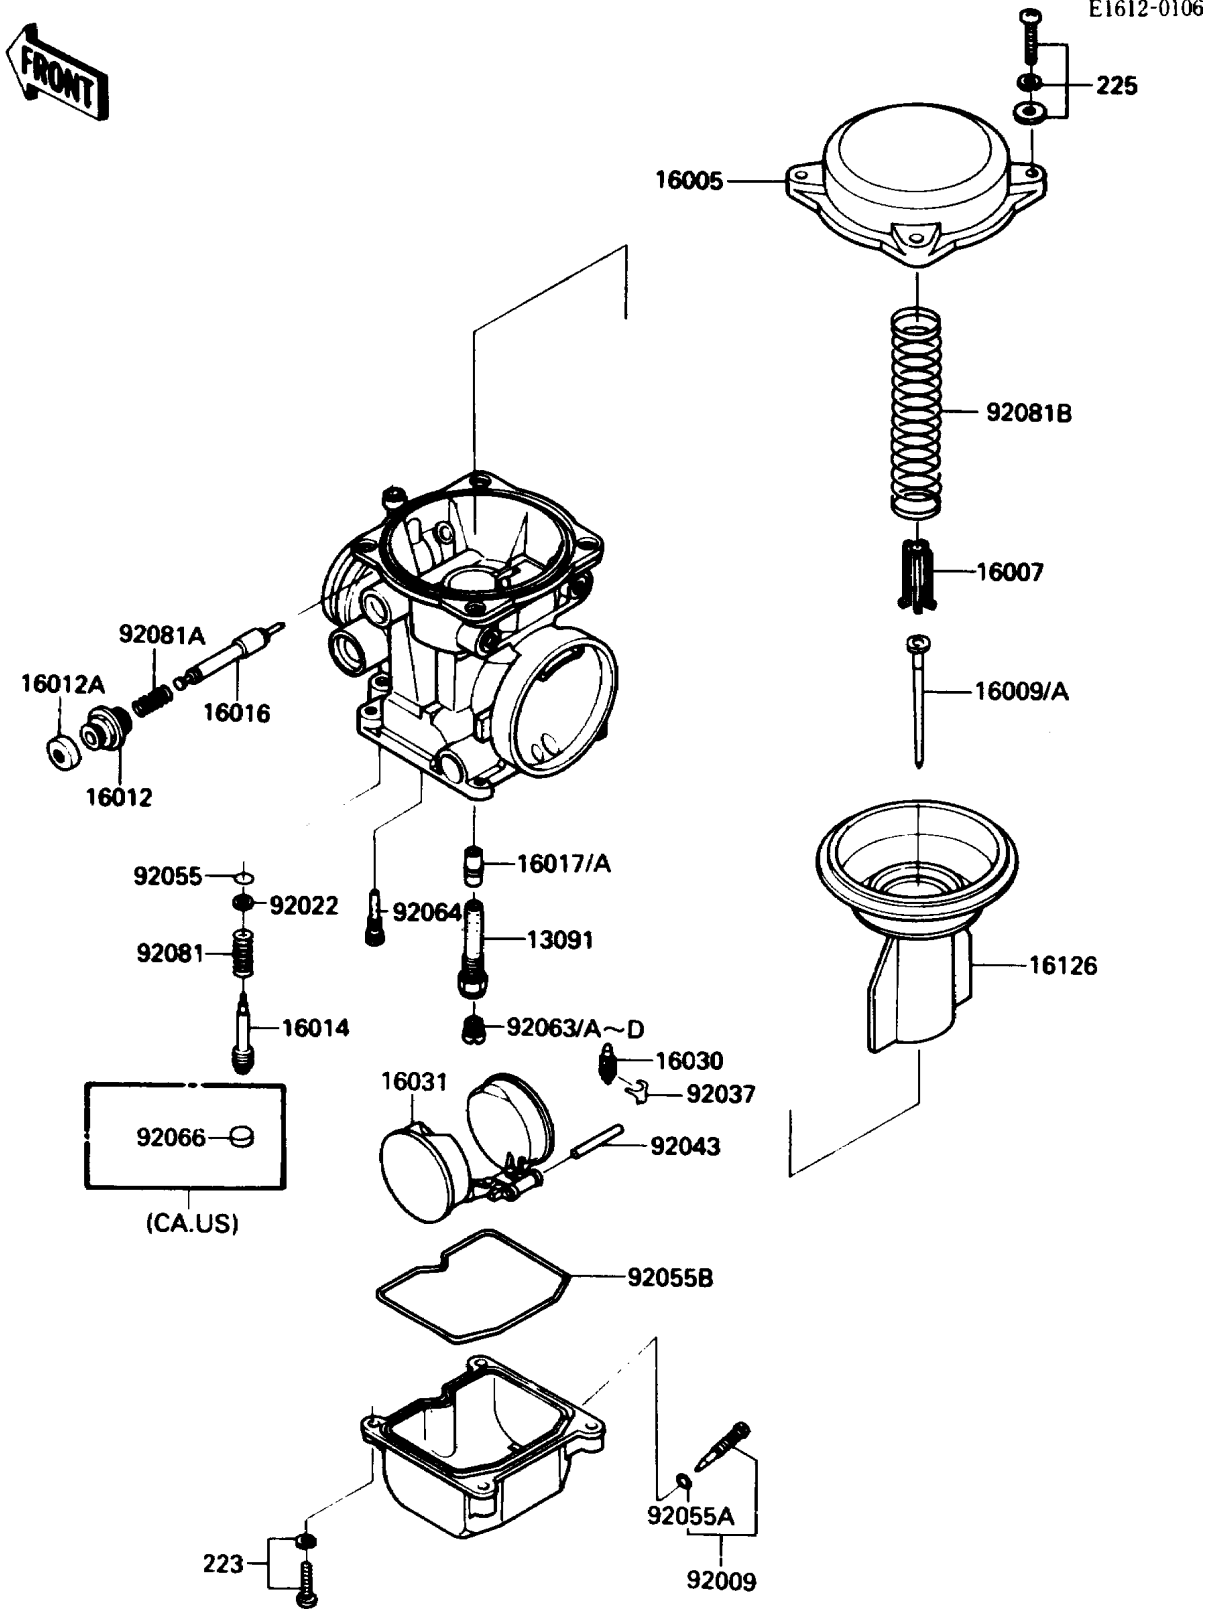

1988 NINJA® 600R PARTS DIAGRAM

Carburetor Parts

1988 NINJA® 600R PARTS LIST

Carburetor Parts

ITEM NAME	PART NUMBER	QUANTITY
HOLDER,NEEDLE JET (Ref # 13091)	13091-1406	4
TOP-CHAMBER,MIXING (Ref # 16005)	16005-1056	4
SEAT-SPRING,THROTTLE VALVE (Ref # 16007)	16007-1120	4
NEEDLE-JET,N52Q (Ref # 16009)	16009-1354	4
NEEDLE-JET,N52R (Ref # 16009A)	16009-1355	4
CAP-STARTER PLUNGER (Ref # 16012)	16012-1051	4
CAP-STARTER PLUNGER (Ref # 16012A)	16012-1052	4
SCREW-PILOT AIR (Ref # 16014)	16014-1054	4
PLUNGER,STARTER (Ref # 16016)	16016-1061	4
JET-NEEDLE (Ref # 16017)	16017-1285	4
JET-NEEDLE,01D34 (Ref # 16017A)	16017-1286	4
VALVE-FLOAT (Ref # 16030)	16030-1007	4
FLOAT (Ref # 16031)	16031-1056	4
VALVE,VACUUM (Ref # 16126)	16126-1160	4
SCREW,DRAIN,M6X1.0 (Ref # 92009)	92009-1095	4
WASHER,PLAIN (Ref # 92022)	92022-1003	4
CLAMP,FLOAT VALVE (Ref # 92037)	16044-007	4
PIN,FLOAT (Ref # 92043)	92043-1207	4
RING-O,PILOT ADJUST (Ref # 92055)	92055-1002	4
RING-O,DRAIN SCREW (Ref # 92055A)	92055-1053	4
RING-O,FLOAT CHAMBER (Ref # 92055B)	92055-1222	4
JET-MAIN,2ND,#100 (Ref # 92063)	92063-1008	4
JET-MAIN,2ND,#105 (Ref # 92063A)	92063-1009	4
JET-MAIN,#110 (Ref # 92063B)	92063-1114	4
JET-MAIN,#102 (Ref # 92063C)	92063-1115	4
JET-MAIN,#108 (Ref # 92063D)	92063-1116	4
JET-PILOT,#35 (Ref # 92064)	92064-1035	4
PLUG,PILOT AIR SCREW,6.9X2 (Ref # 92066)	92066-1051	4
SPRING,PILOT ADJUST SCREW (Ref # 92081)	92081-1002	4

1988 NINJA® 600R PARTS LIST

Carburetor Parts

ITEM NAME	PART NUMBER	QUANTITY
SPRING,STARTER PLUNGER (Ref # 92081A)	92081-1761	4
SPRING,VACUUM VALVE (Ref # 92081B)	92081-1775	4
SCREW-PAN-WS-CROS (Ref # 223)	223C0416	16
SCREW-PAN-WSP-CROS (Ref # 225)	225C0418	15