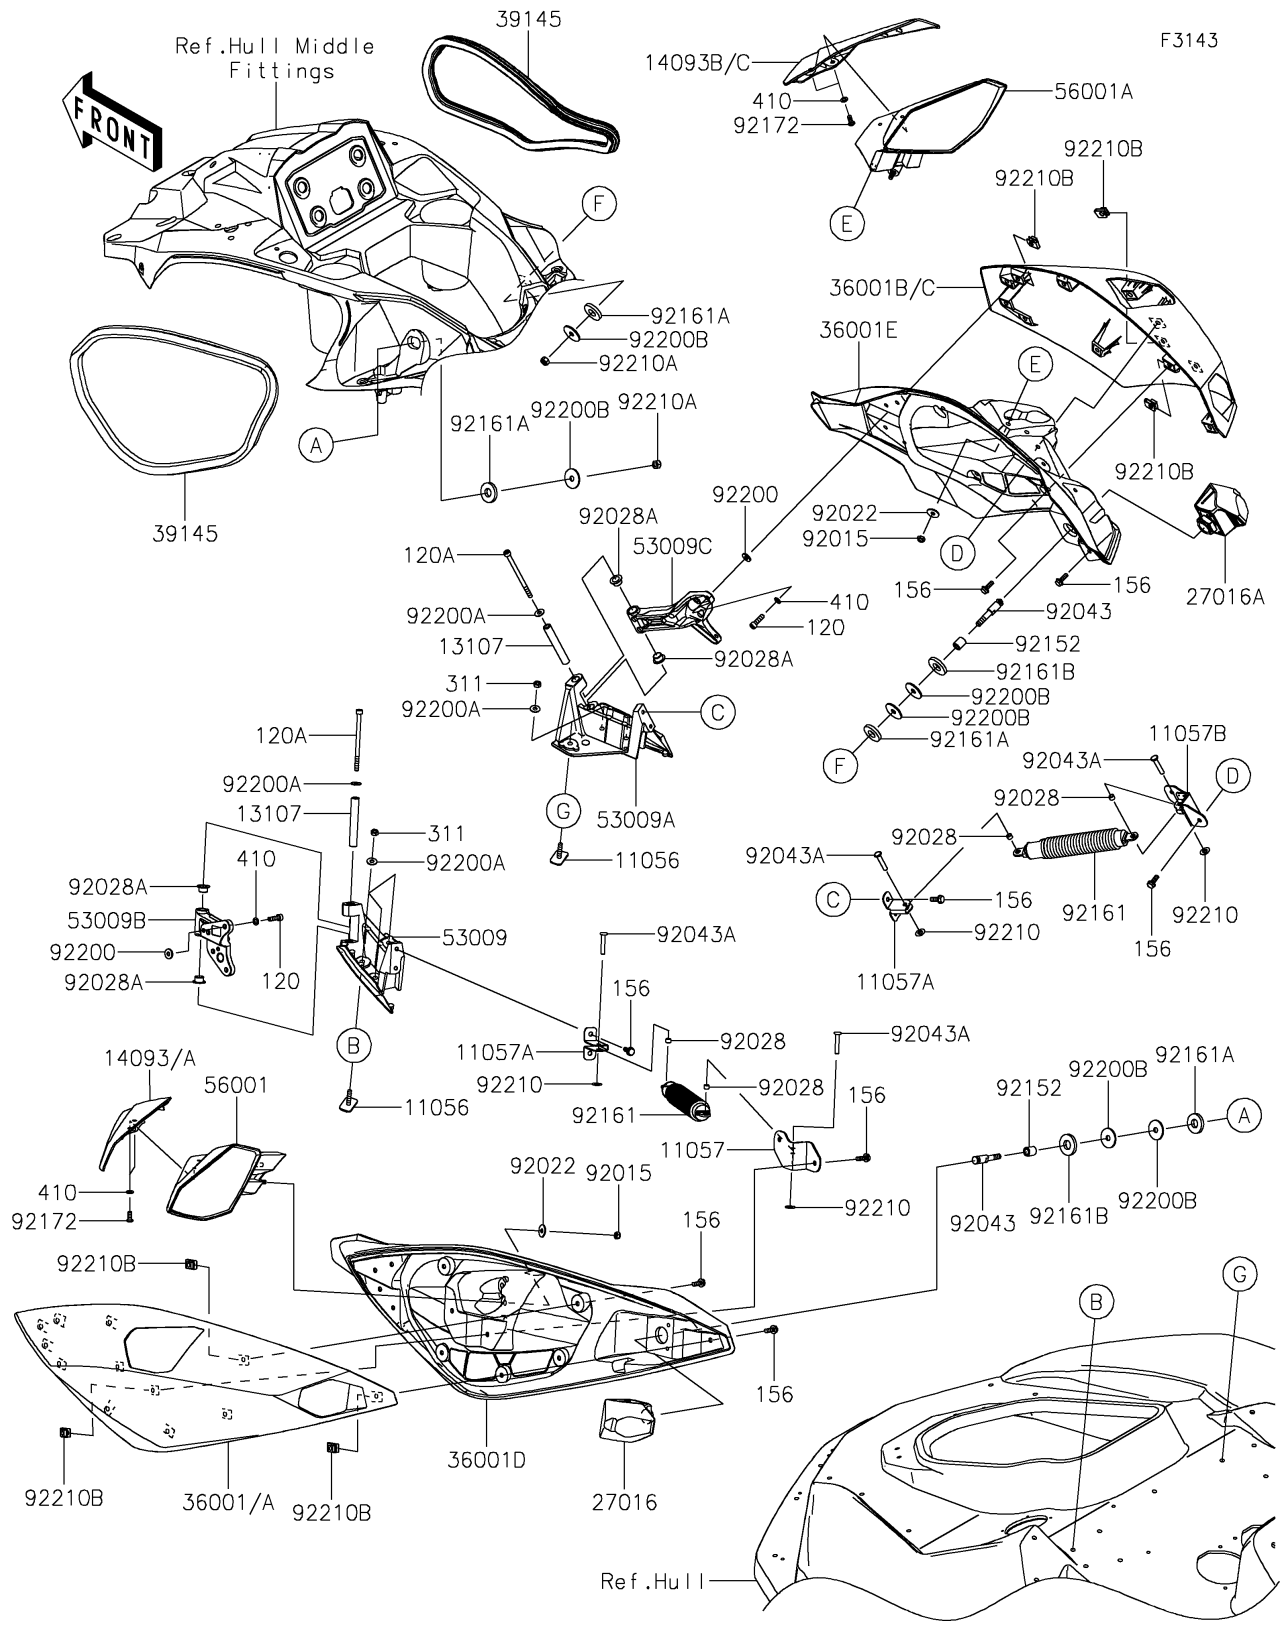

2024 JET SKI® ULTRA® 160LX PARTS DIAGRAM

Hull Fittings(Side Storage)