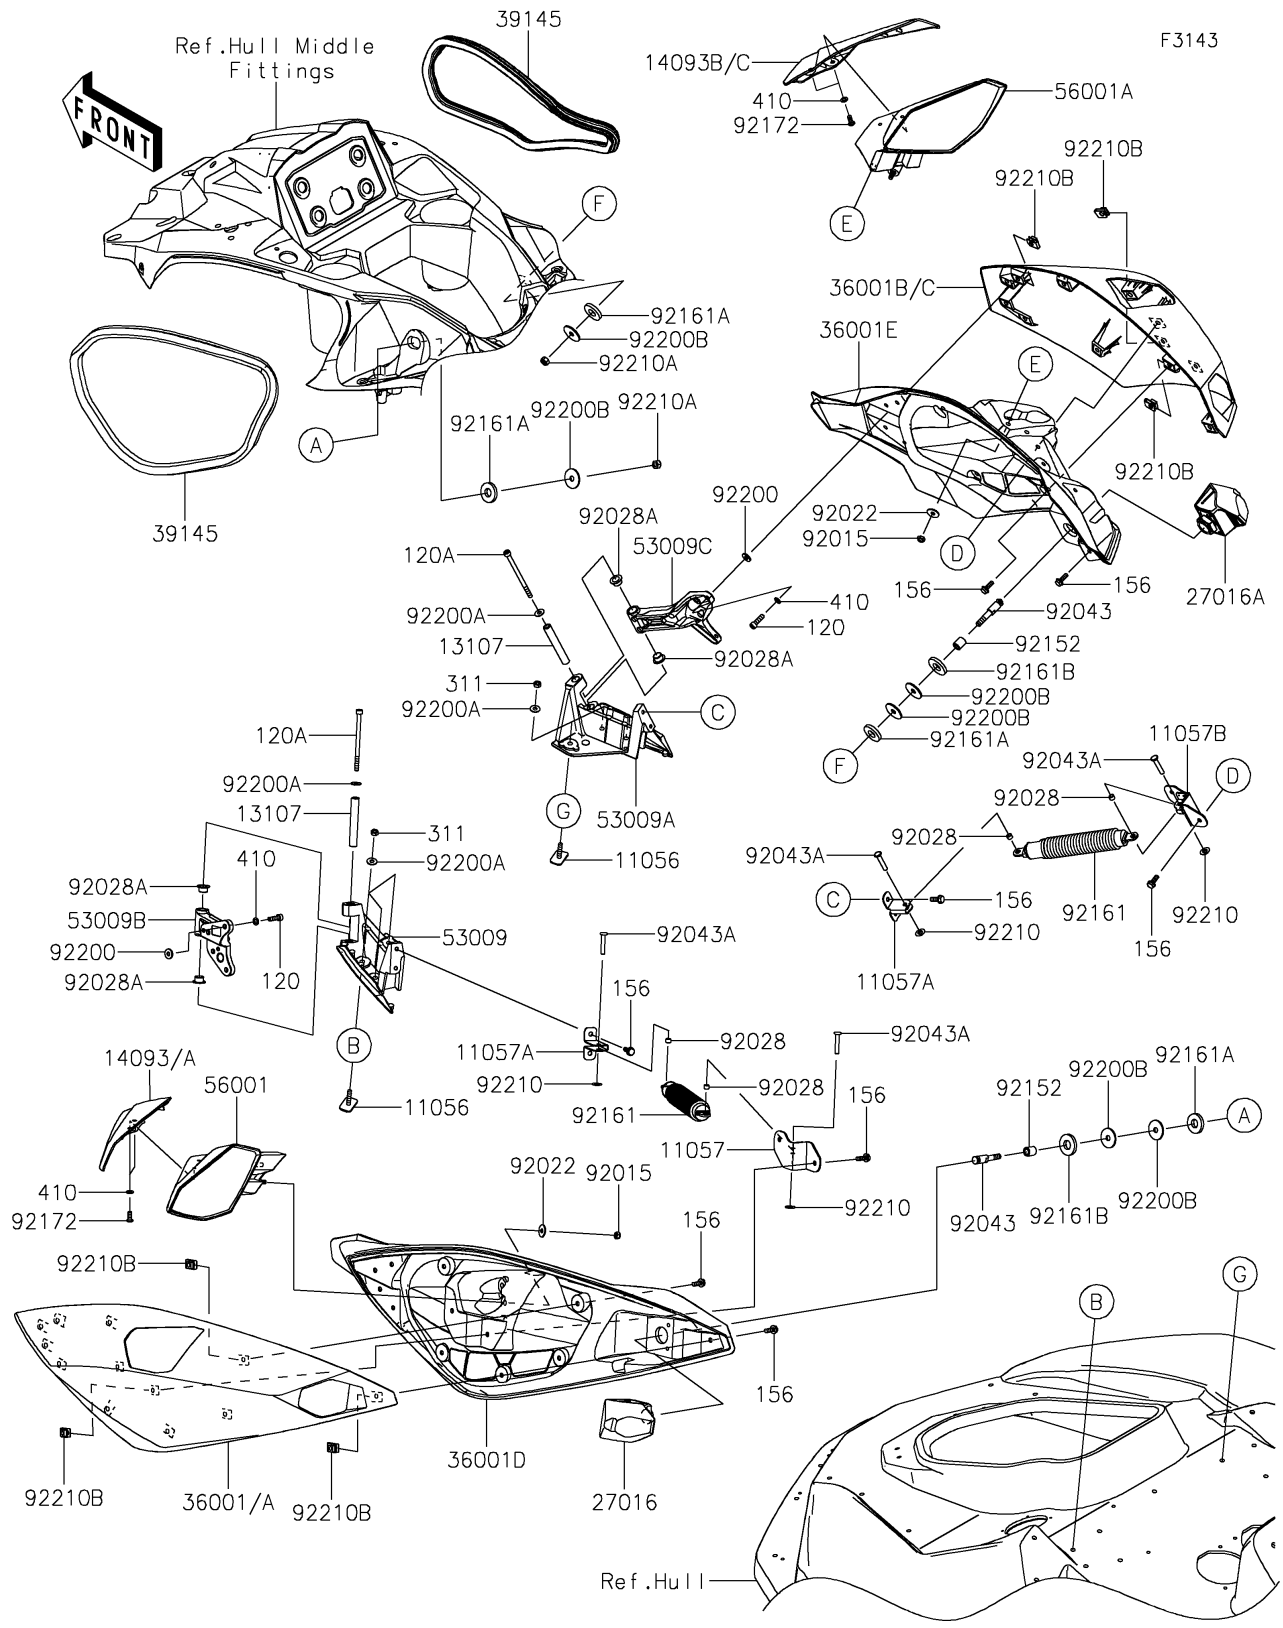

2025 JET SKI® ULTRA® 160LX PARTS DIAGRAM

Hull Fittings(Side Storage)