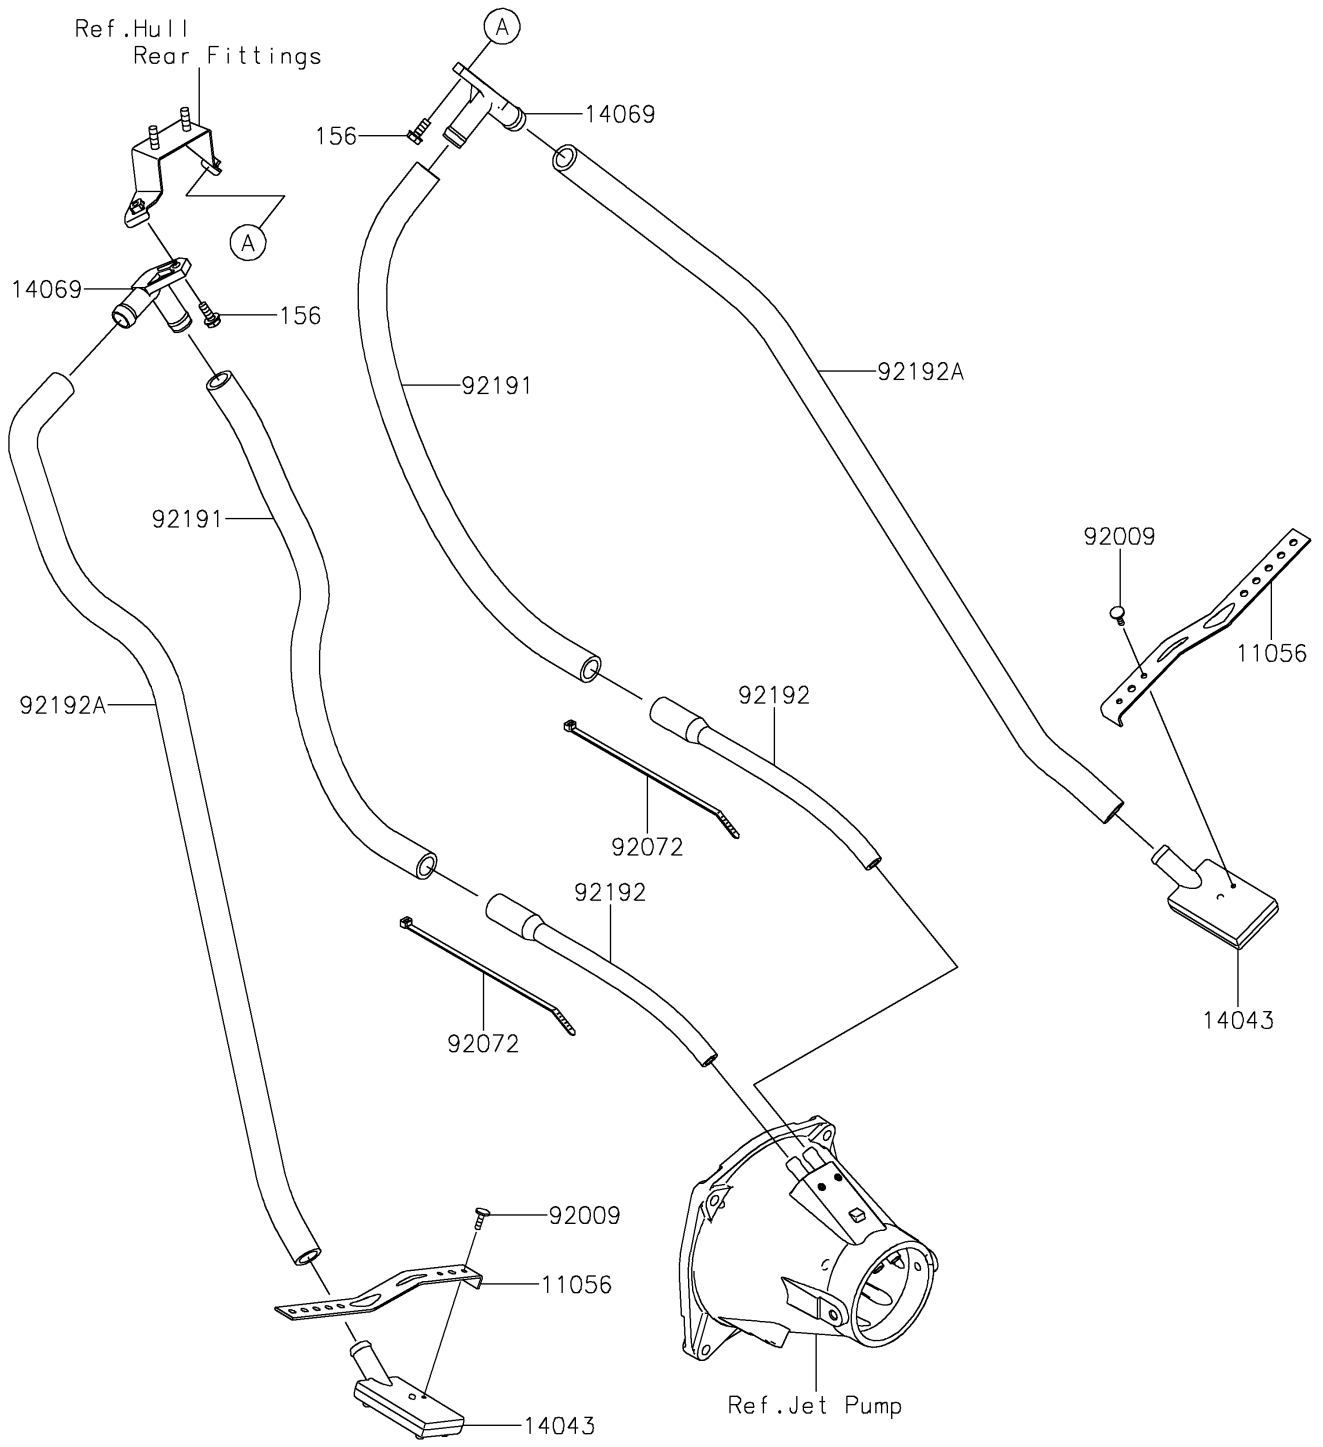

2024 JET SKI® ULTRA® 160LX PARTS DIAGRAM

Bilge System

F3145

2024 JET SKI® ULTRA® 160LX PARTS LIST

Bilge System

ITEM NAME	PART NUMBER	QUANTITY
BRACKET,LH&RH (Ref # 11056)	11056-3721	2
FILTER (Ref # 14043)	14043-3711	2
BREATHER (Ref # 14069)	14069-3708	2
SCREW,TAPPING,4X14 (Ref # 92009)	92009-3762	2
BAND,L=188.85 (Ref # 92072)	92072-0105	2
TUBE,FILTER-BREATHER (Ref # 92191)	92191-3989	2
TUBE,HULL-NOZZLE (Ref # 92192)	92192-3753	2
TUBE,FILTER-BREATHER (Ref # 92192A)	92192-3755	2
BOLT-WP,6X16 (Ref # 156)	156R0616	2