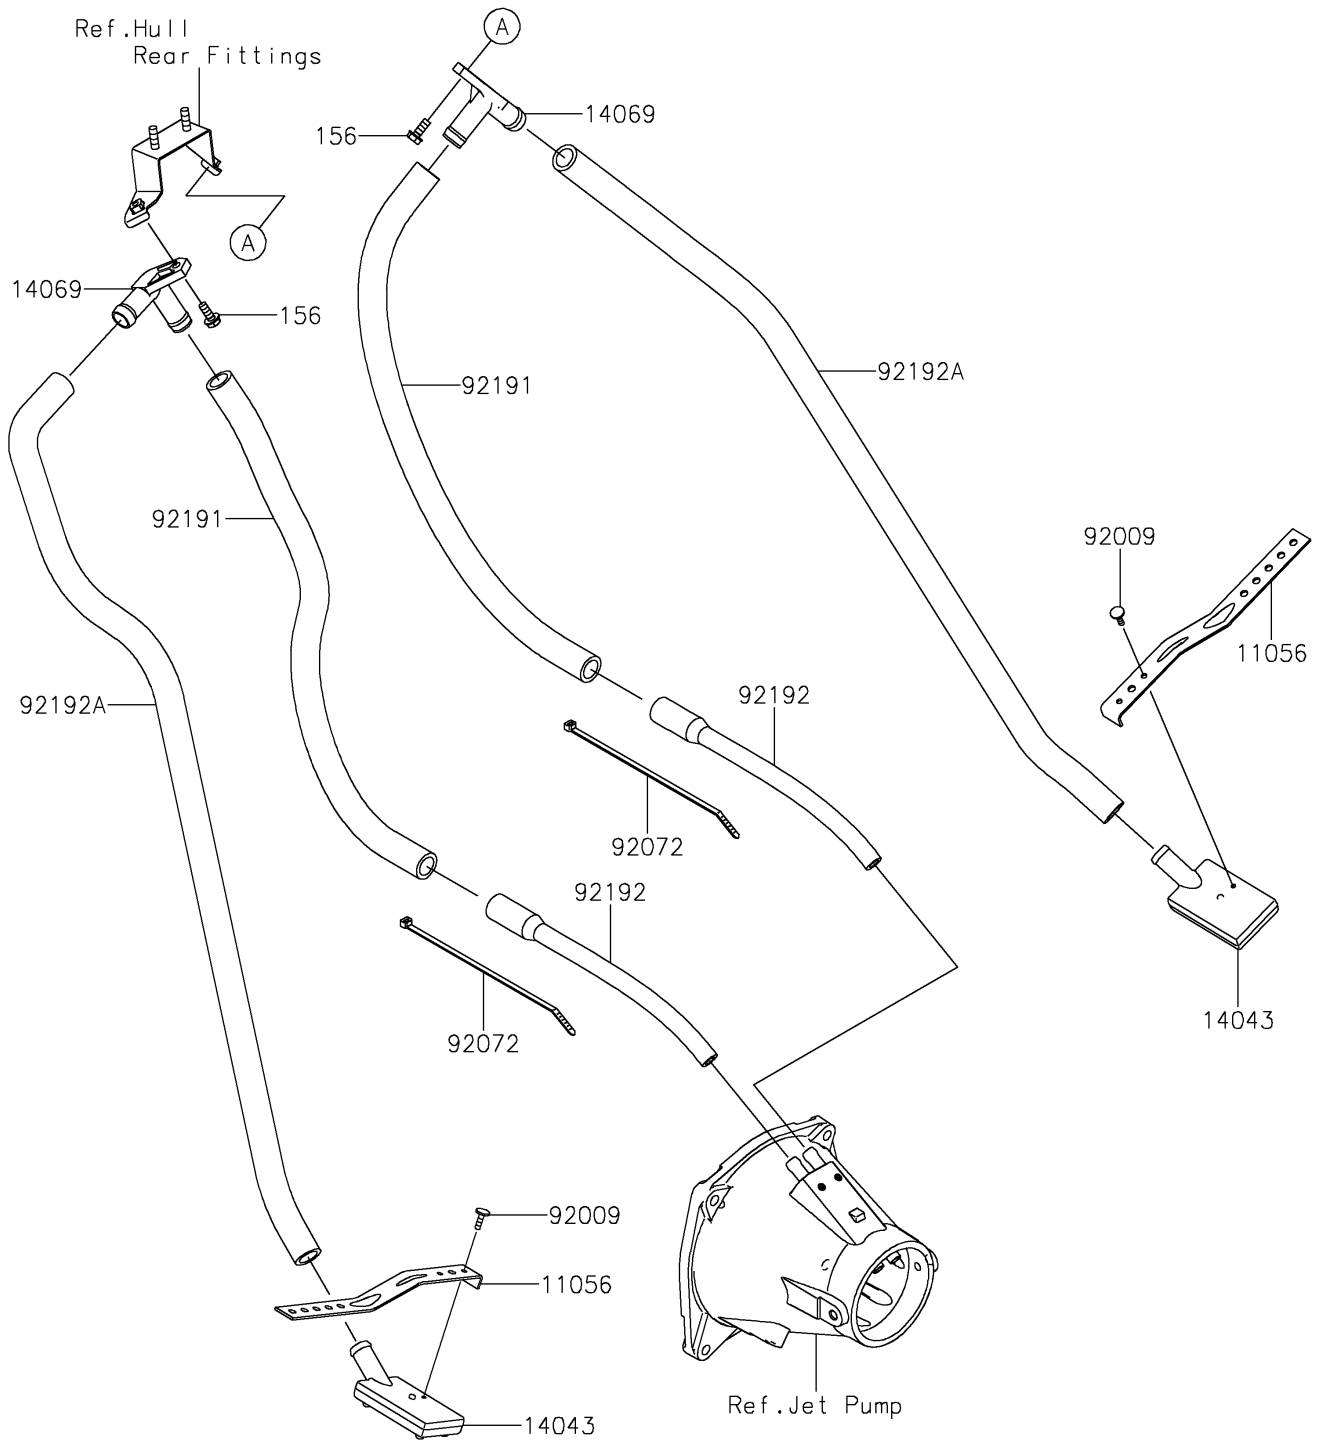

2025 JET SKI® ULTRA® 160LX PARTS DIAGRAM

Bilge System

F3145

2025 JET SKI® ULTRA® 160LX PARTS LIST

Bilge System

ITEM NAME	PART NUMBER	QUANTITY
BRACKET,LH&RH (Ref # 11056)	11056-3721	2
FILTER (Ref # 14043)	14043-3711	2
BREATHER (Ref # 14069)	14069-3708	2
SCREW,TAPPING,4X14 (Ref # 92009)	92009-3762	2
BAND,L=188.85 (Ref # 92072)	92072-0105	2
TUBE,FILTER-BREATHER (Ref # 92191)	92191-3989	2
TUBE,HULL-NOZZLE (Ref # 92192)	92192-3753	2
TUBE,FILTER-BREATHER (Ref # 92192A)	92192-3755	2
BOLT-WP,6X16 (Ref # 156)	156R0616	2