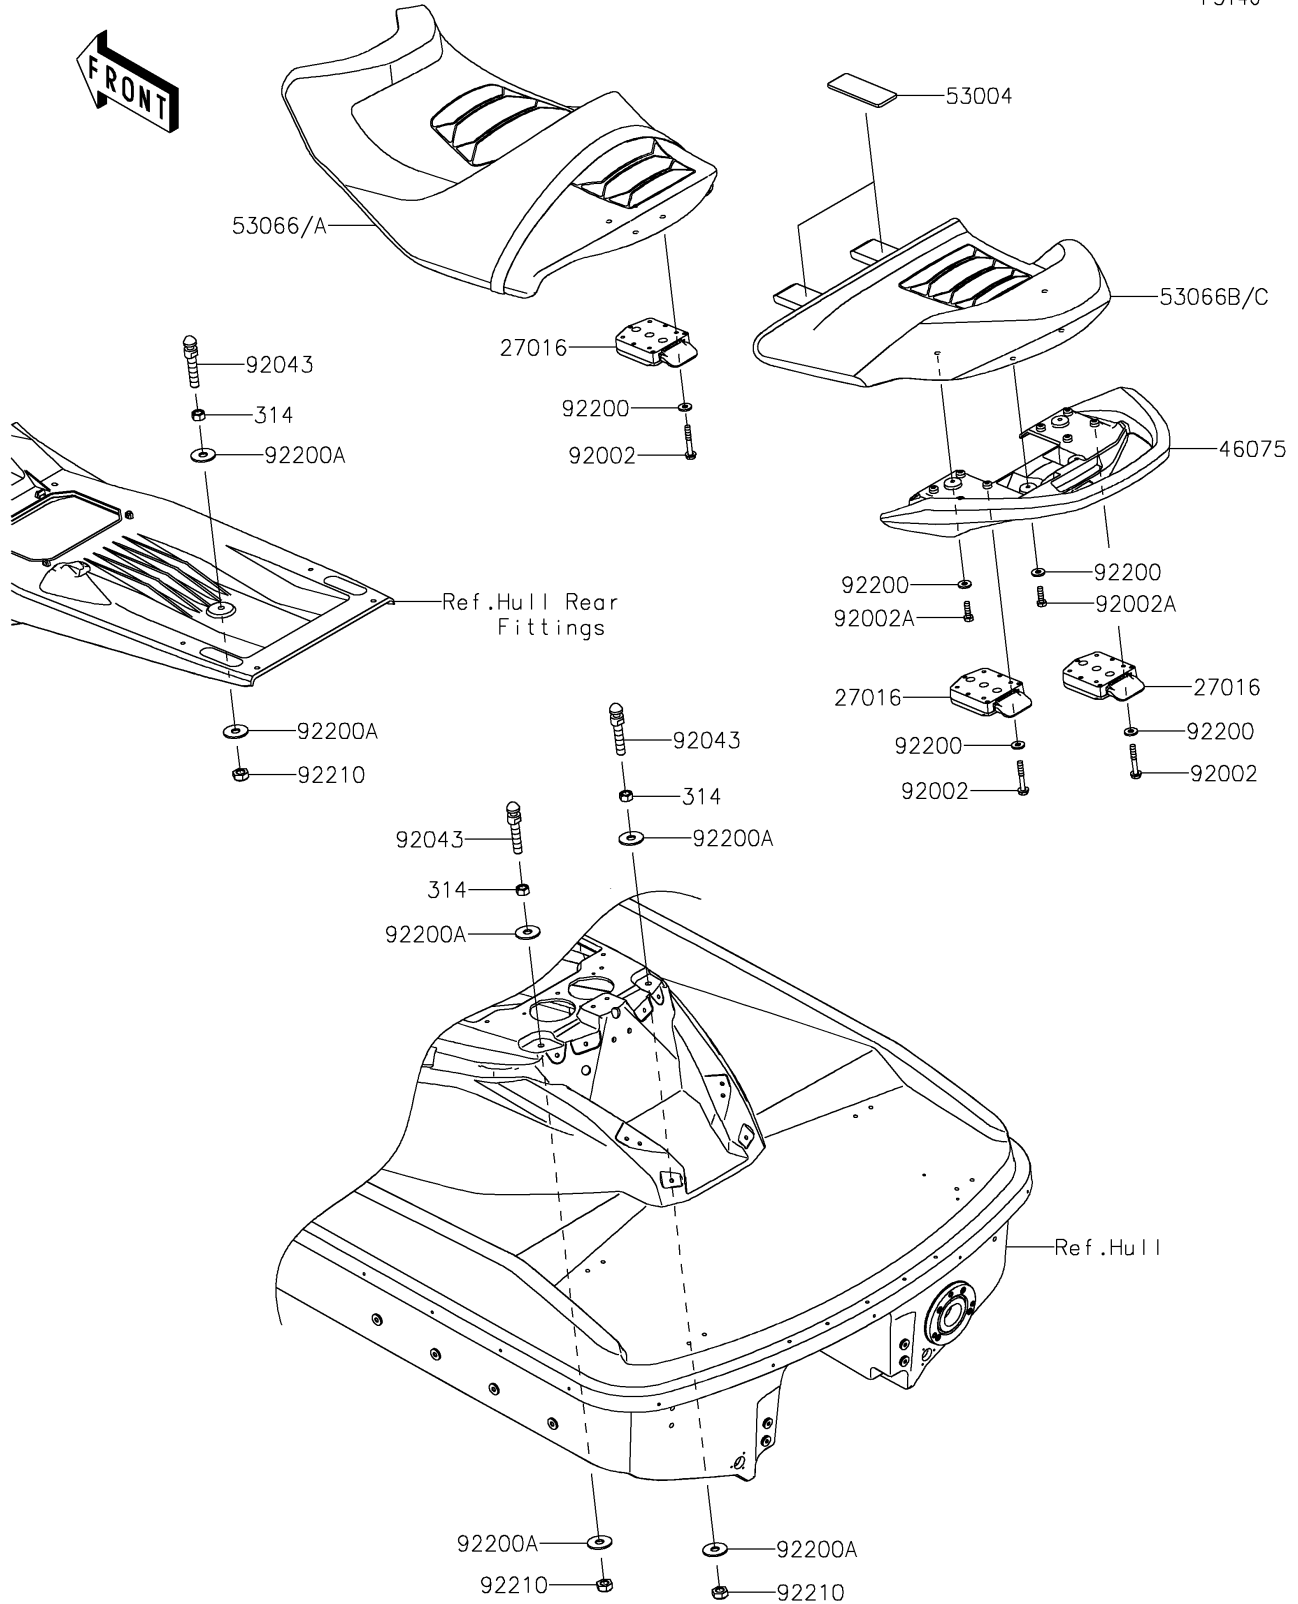

2025 Ultra 160LX PARTS DIAGRAM

Seat

F3146

2025 Ultra 160LX PARTS LIST

Seat

ITEM NAME	PART NUMBER	QUANTITY
LOCK-ASSY,SEAT,FR&RR (Ref # 27016)	27016-0099	3
GRIP,RR (Ref # 46075)	46075-0656	1
MAT,50X135X6 (Ref # 53004)	53004-0694	2
SEAT-ASSY,FR,BLACK+BRN+SIL+SIL (Ref # 53066A)	53066-0803-73J	1
SEAT-ASSY,RR,BLACK+BRN+SIL (Ref # 53066C)	53066-0806-73K	1
BOLT,6X40 (Ref # 92002)	92002-3716	12
BOLT,6X20 (Ref # 92002A)	92002-3755	4
PIN (Ref # 92043)	92043-3763	3
WASHER,6.5X16X2.0 (Ref # 92200)	92200-1543	16
WASHER (Ref # 92200A)	92200-3762	6
NUT,LOCK,10MM (Ref # 92210)	92210-3792	3
NUT-HEX-FINE,10MM (Ref # 314)	314R1000	3