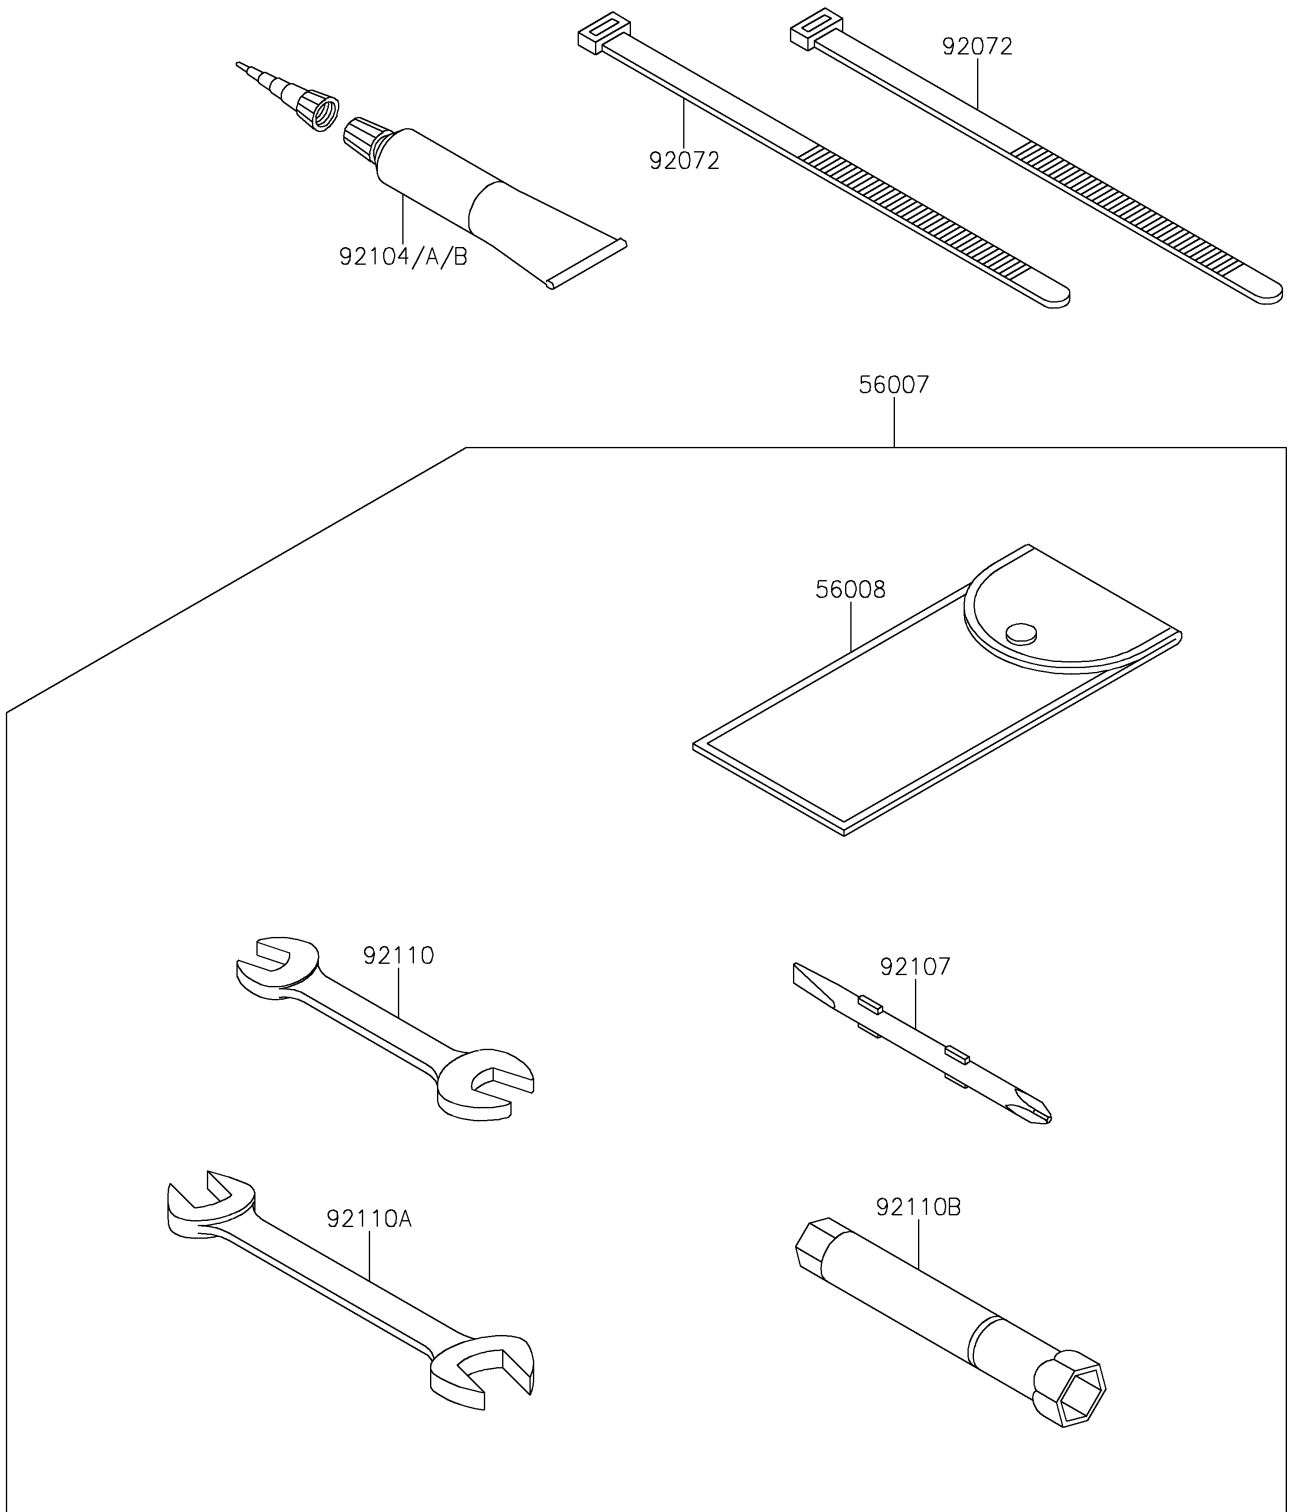

2024 JET SKI® ULTRA® 160LX PARTS DIAGRAM

Owner's Tools

F3182

2024 JET SKI® ULTRA® 160LX PARTS LIST

Owner's Tools

ITEM NAME	PART NUMBER	QUANTITY
TOOL-KIT (Ref # 56007)	56007-0197	1
BAG,TOOL (Ref # 56008)	56008-1075	1
BAND,L=250 (Ref # 92072)	92072-1237	2
GASKET-LIQUID,TB1211F,CLEAR (Ref # 92104)	92104-0004	1
GASKET-LIQUID,TB1216B,BLACK (Ref # 92104A)	92104-1064	1
GASKET-LIQUID,TB1215,GRAY (Ref # 92104B)	92104-1065	1
TOOL-DRIVER,#2PHILLIPS&SLOT (Ref # 92107)	92107-1051	1
TOOL-WRENCH,OPEN END,10X12 (Ref # 92110)	92110-1152	1
TOOL-WRENCH,OPEN END,14X17 (Ref # 92110A)	92110-1153	1
TOOL-WRENCH,BOX,16MM (Ref # 92110B)	92110-3706	1