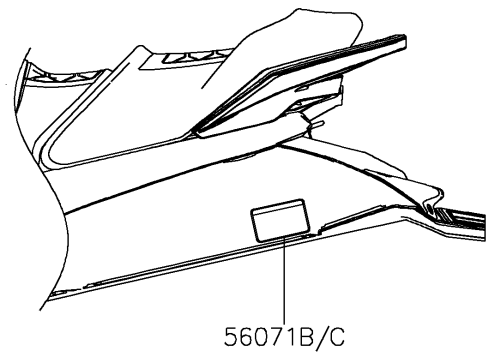

# 2024 JET SKI® ULTRA® 160LX PARTS DIAGRAM

Labels

F3183

### Labels

ITEM NAME	PART NUMBER	QUANTITY
LABEL,FIRE EXTINGUISHER (Ref # 56030)	56030-3755	1
LABEL,FIRE EXTINGUISHER (Ref # 56030A)	56030-3757	1
LABEL-WARNING,RIGHTING (Ref # 56071)	56071-0398	1
LABEL-WARNING,RIGHTING (Ref # 56071A)	56071-0399	1
LABEL-WARNING,GRAB,HANDLE,STEP (Ref # 56071B)	56071-0402	1
LABEL-WARNING,GRAB,HANDLE,STEP (Ref # 56071C)	56071-0403	1
LABEL-WARNING,FUEL SUPPLY (Ref # 56071D)	56071-0424	1
LABEL-WARNING,FUEL SUPPLY (Ref # 56071E)	56071-0425	1
LABEL-WARNING,DAMPER (Ref # 56071F)	56071-0568	3
LABEL-WARNING,REBOARDING (Ref # 56071G)	56071-0904	1
LABEL-WARNING,REBOARDING (Ref # 56071H)	56071-0905	1
LABEL-WARNING,RIDER SAFETY (Ref # 56071I)	56071-0962	1
LABEL-WARNING,HELM (Ref # 56071J)	56071-0963	1
LABEL-WARNING,VENTILATION (Ref # 56071K)	56071-0964	1
LABEL-WARNING,RIDER SAFETY (Ref # 56071L)	56071-0965	1
LABEL-WARNING,HELM (Ref # 56071M)	56071-0966	1
LABEL-WARNING,VENTILATION (Ref # 56071N)	56071-0967	1
LABEL-WARNING,DAMPER (Ref # 56071O)	56071-3737	3