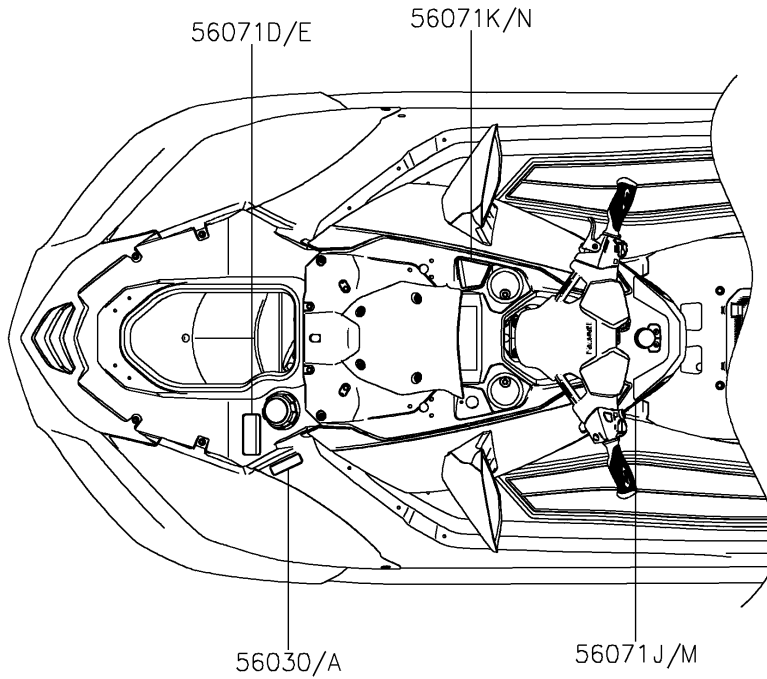

# 2024 JET SKI® ULTRA® 160LX PARTS DIAGRAM

Labels

F3183

### Labels

ITEM NAME	PART NUMBER	QUANTITY
LABEL,FIRE EXTINGUISHER (Ref # 56030)	56030-3755	1
LABEL,FIRE EXTINGUISHER (Ref # 56030A)	56030-3757	1
LABEL-WARNING,RIGHTING (Ref # 56071)	56071-0398	1
LABEL-WARNING,RIGHTING (Ref # 56071A)	56071-0399	1
LABEL-WARNING,GRAB,HANDLE,STEP (Ref # 56071B)	56071-0402	1
LABEL-WARNING,GRAB,HANDLE,STEP (Ref # 56071C)	56071-0403	1
LABEL-WARNING,FUEL SUPPLY (Ref # 56071D)	56071-0424	1
LABEL-WARNING,FUEL SUPPLY (Ref # 56071E)	56071-0425	1
LABEL-WARNING,DAMPER (Ref # 56071F)	56071-0568	3
LABEL-WARNING,REBOARDING (Ref # 56071G)	56071-0904	1
LABEL-WARNING,REBOARDING (Ref # 56071H)	56071-0905	1
LABEL-WARNING,RIDER SAFETY (Ref # 56071I)	56071-0962	1
LABEL-WARNING,HELM (Ref # 56071J)	56071-0963	1
LABEL-WARNING,VENTILATION (Ref # 56071K)	56071-0964	1
LABEL-WARNING,RIDER SAFETY (Ref # 56071L)	56071-0965	1
LABEL-WARNING,HELM (Ref # 56071M)	56071-0966	1
LABEL-WARNING,VENTILATION (Ref # 56071N)	56071-0967	1
LABEL-WARNING,DAMPER (Ref # 56071O)	56071-3737	3