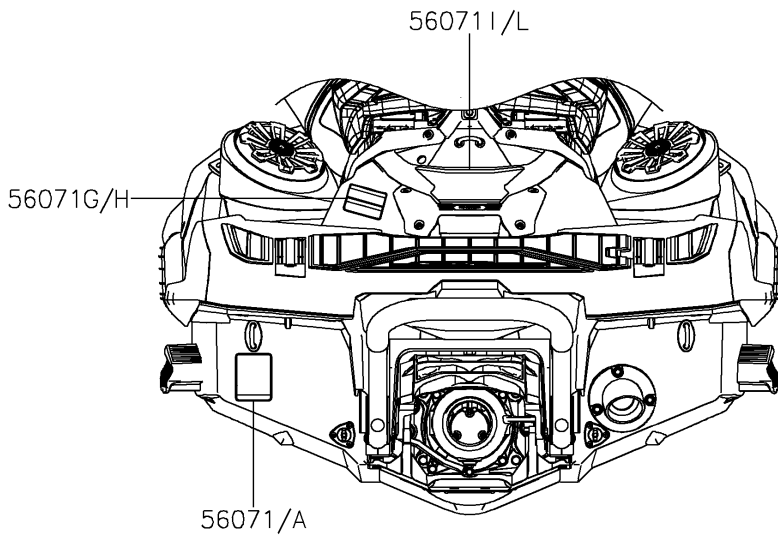

# 2024 JET SKI® ULTRA® 160LX PARTS DIAGRAM

Labels

F3183

### Labels

ITEM NAME	PART NUMBER	QUANTITY
LABEL,FIRE EXTINGUISHER (Ref # 56030)	56030-3755	1
LABEL,FIRE EXTINGUISHER (Ref # 56030A)	56030-3757	1
LABEL-WARNING,RIGHTING (Ref # 56071)	56071-0398	1
LABEL-WARNING,RIGHTING (Ref # 56071A)	56071-0399	1
LABEL-WARNING,GRAB,HANDLE,STEP (Ref # 56071B)	56071-0402	1
LABEL-WARNING,GRAB,HANDLE,STEP (Ref # 56071C)	56071-0403	1
LABEL-WARNING,FUEL SUPPLY (Ref # 56071D)	56071-0424	1
LABEL-WARNING,FUEL SUPPLY (Ref # 56071E)	56071-0425	1
LABEL-WARNING,DAMPER (Ref # 56071F)	56071-0568	3
LABEL-WARNING,REBOARDING (Ref # 56071G)	56071-0904	1
LABEL-WARNING,REBOARDING (Ref # 56071H)	56071-0905	1
LABEL-WARNING,RIDER SAFETY (Ref # 56071I)	56071-0962	1
LABEL-WARNING,HELM (Ref # 56071J)	56071-0963	1
LABEL-WARNING,VENTILATION (Ref # 56071K)	56071-0964	1
LABEL-WARNING,RIDER SAFETY (Ref # 56071L)	56071-0965	1
LABEL-WARNING,HELM (Ref # 56071M)	56071-0966	1
LABEL-WARNING,VENTILATION (Ref # 56071N)	56071-0967	1
LABEL-WARNING,DAMPER (Ref # 56071O)	56071-3737	3