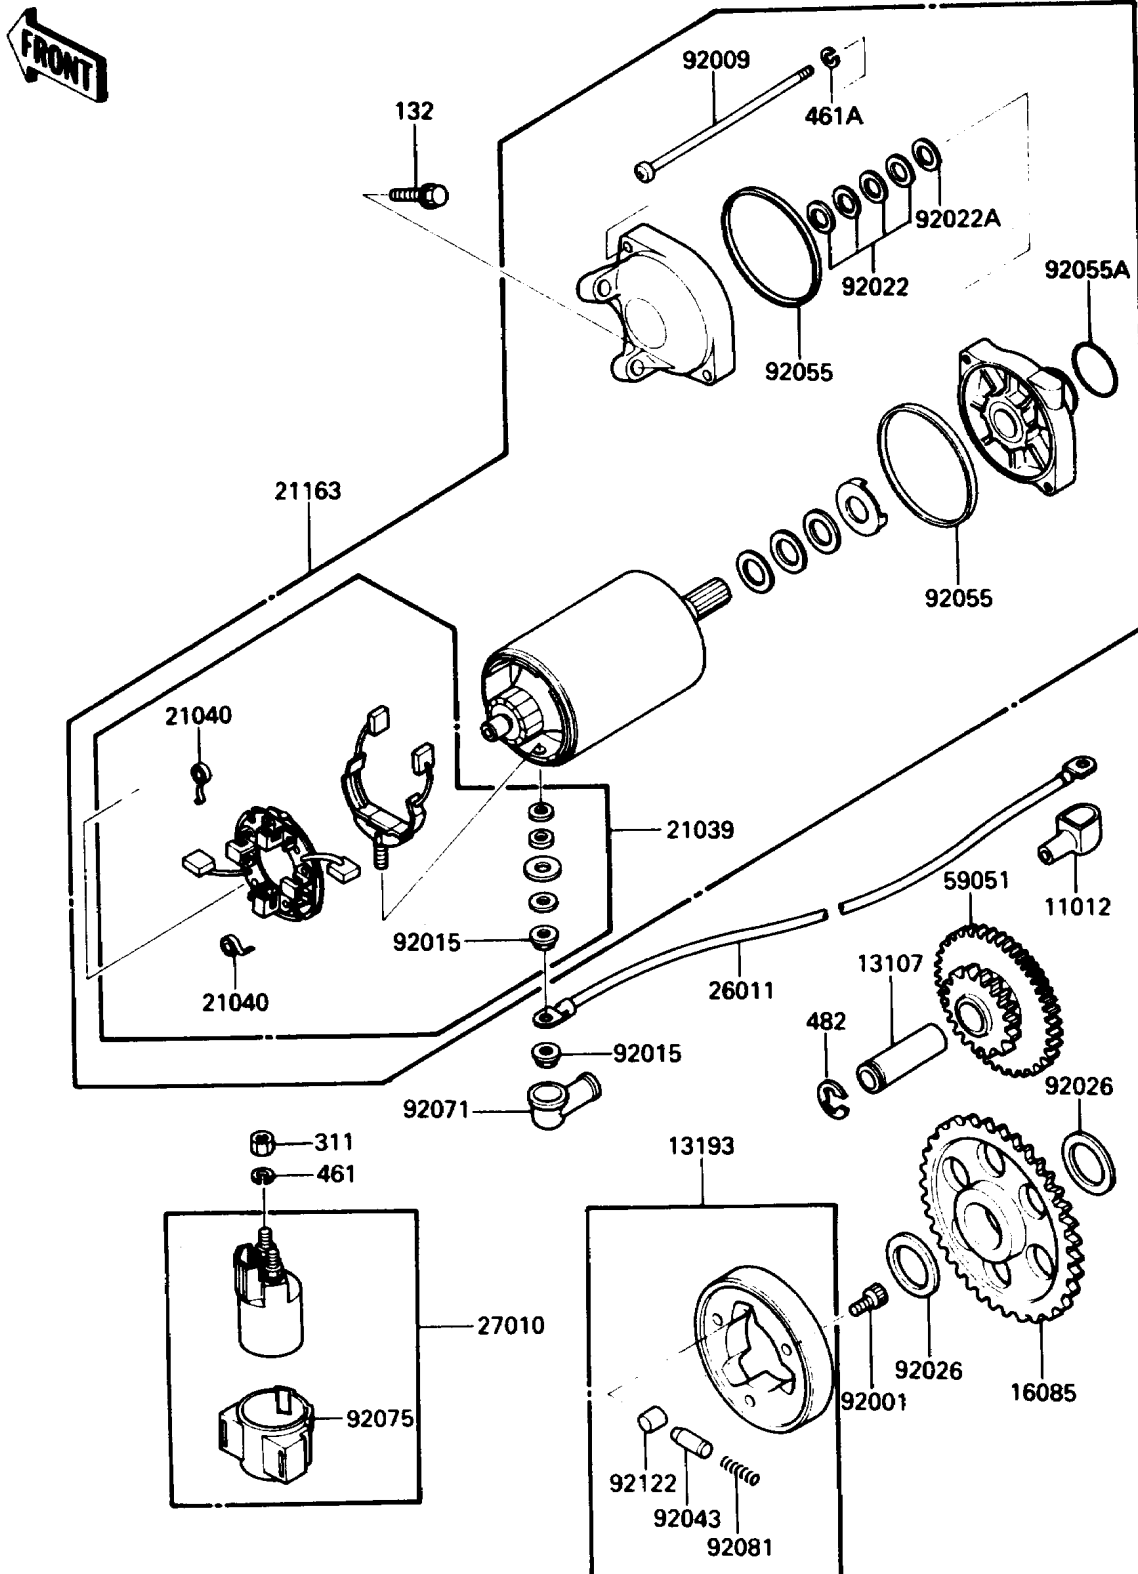

# 1988 NINJA® 600R PARTS DIAGRAM

Starter Motor

E1810-0071

# 1988 NINJA® 600R PARTS LIST

## Starter Motor

ITEM NAME	PART NUMBER	QUANTITY
CAP,TERMINAL (Ref # 11012)	11012-1354	1
SHAFT,IDLE GEAR (Ref # 13107)	13107-1144	1
CLUTCH-ASSY-ONEWAY (Ref # 13193)	13193-1002	1
GEAR,ONEWAY CLUTCH (Ref # 16085)	16085-1030	1
BRUSH,CARBON (Ref # 21039)	21039-1053	1
SPRING-BRUSH (Ref # 21040)	21040-1003	4
STARTER-ELECTRIC (Ref # 21163)	21163-1072	1
WIRE-LEAD,STARTER MOTOR (Ref # 26011)	26011-1251	1
SWITCH,MAGNETIC (Ref # 27010)	27010-1213	1
GEAR-SPUR,IDLE (Ref # 59051)	59051-1138	1
BOLT,SOCKET,8X10 (Ref # 92001)	92001-1424	3
SCREW (Ref # 92009)	92009-1397	2
NUT,STARTER MOTOR (Ref # 92015)	92015-1476	2
WASHER,9.1X18X0.2 (Ref # 92022)	21025-011	4
WASHER,9.1X18X0.8 (Ref # 92022A)	92022-1132	1
SPACER,25X36X3.2 (Ref # 92026)	92026-1025	2
PIN (Ref # 92043)	92043-132	3
RING-O,64MM (Ref # 92055)	92055-1086	2
RING-O (Ref # 92055A)	92055-1276	1
GROMMET,STARTER TERMINAL (Ref # 92071)	21017-017	1
DAMPER,MAGNETIC SWITCH (Ref # 92075)	92075-1863	1
SPRING,COIL (Ref # 92081)	92081-159	3
ROLLER (Ref # 92122)	92122-006	3
BOLT-FLANGED-SMALL (Ref # 132)	132J0625	2
NUT-HEX,6MM (Ref # 311)	311B0600	2
WASHER-SPRING,6MM (Ref # 461)	461F0600	2
WASHER-SPRING,5MM,BLACK (Ref # 461A)	461K0500	2
CIRCLIP-TYPE-E (Ref # 482)	482J0300	1