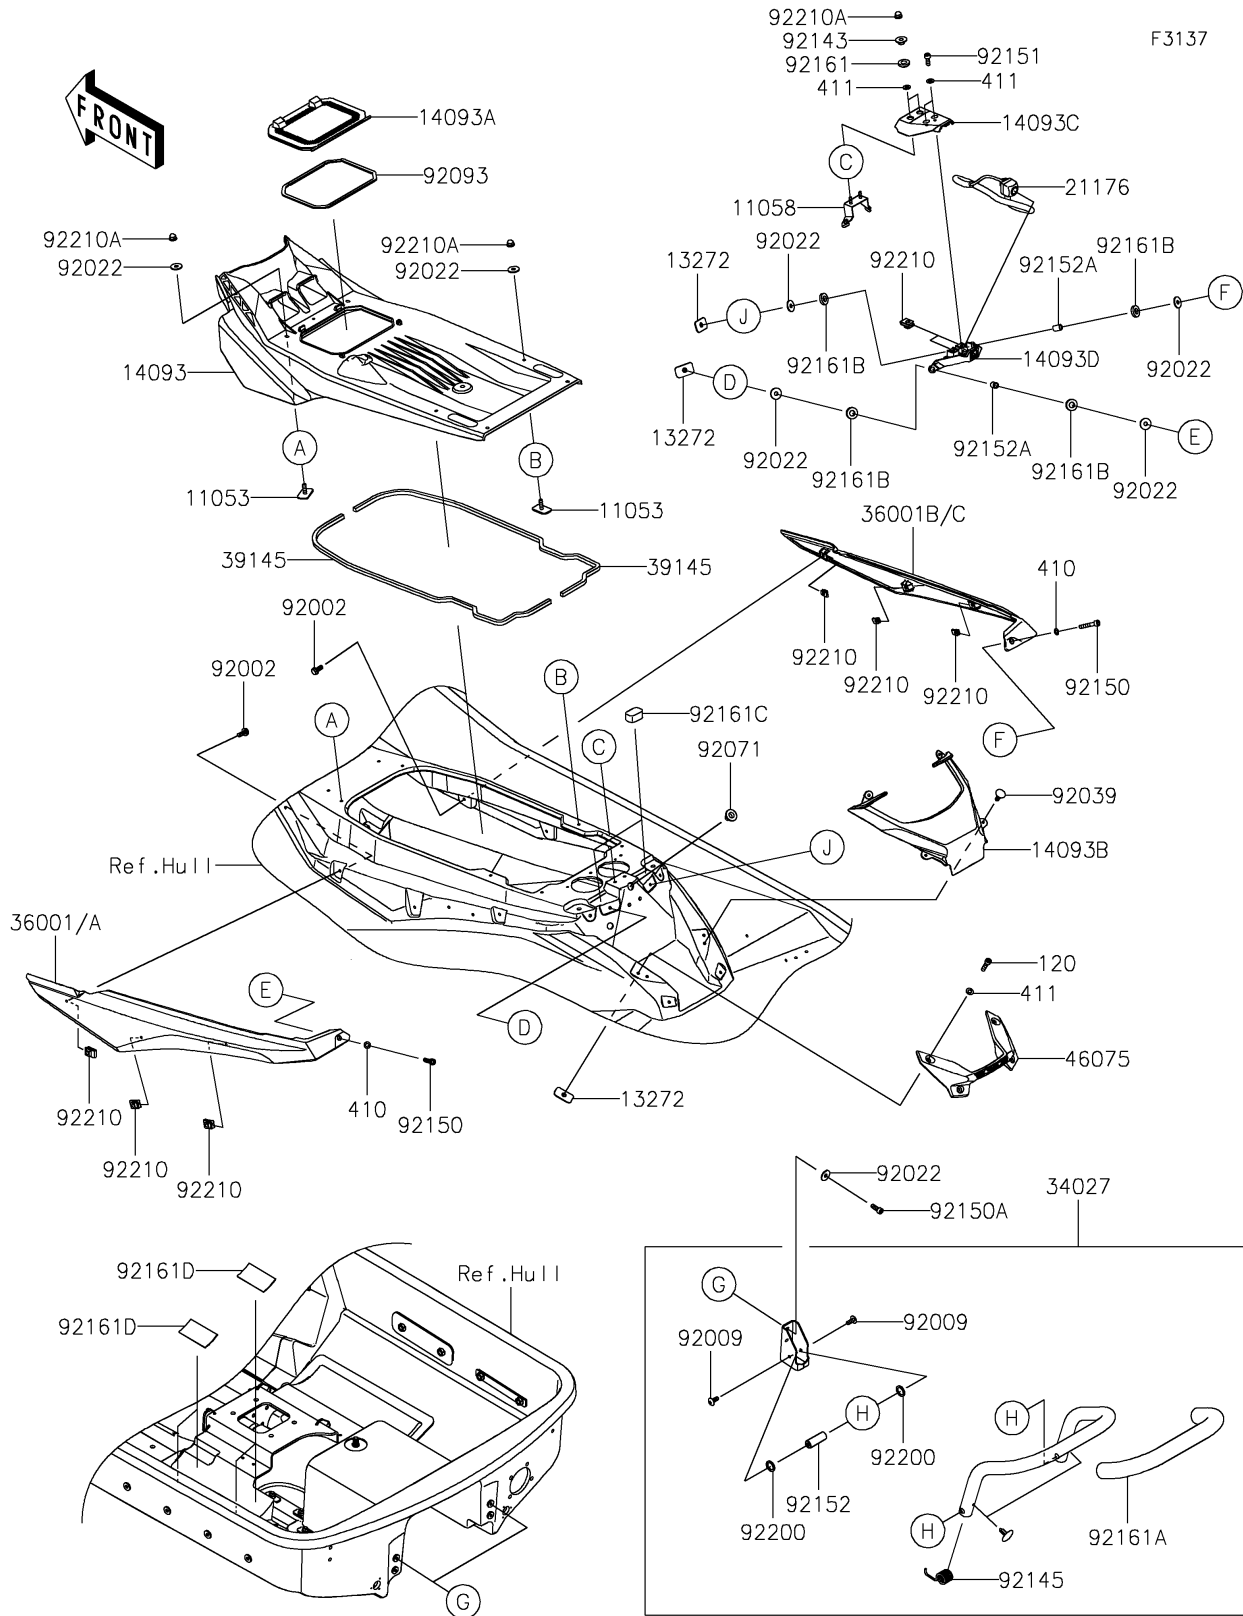

# 2025 JET SKI® ULTRA® 160LX-S PARTS DIAGRAM

## Hull Rear Fittings

### Hull Rear Fittings

ITEM NAME	PART NUMBER	QUANTITY
BRACKET (Ref # 11053)	11053-3776	6
BRACKET (Ref # 11058)	11058-0463	1
PLATE (Ref # 13272)	13272-3861	6
COVER,SEAT UNDER (Ref # 14093)	14093-1171	1
COVER,MAINTENANCE NOTE (Ref # 14093A)	14093-1172	1
COVER,RR STORAGE (Ref # 14093B)	14093-1173	1
COVER,RR CAMERA,UPP (Ref # 14093C)	14093-1174	1
COVER,RR CAMERA,LWR (Ref # 14093D)	14093-1175	1
SENSOR,RR CAMERA (Ref # 21176)	21176-1139	1
STEP-ASSY (Ref # 34027)	34027-0027	1
COVER-SIDE,RR,LH,C.S.F.ORANGE (Ref # 36001)	36001-0714-57T	1
COVER-SIDE,RR,LH,M.B.GRAY (Ref # 36001A)	36001-0714-75E	1
COVER-SIDE,RR,RH,C.S.F.ORANGE (Ref # 36001B)	36001-0715-57T	1
COVER-SIDE,RR,RH,M.B.GRAY (Ref # 36001C)	36001-0715-75E	1
TRIM-SEAL,10X10X1085 (Ref # 39145)	39145-0738	2
GRIP,RR DECK (Ref # 46075)	46075-0657	1
BOLT,6X16 (Ref # 92002)	92002-3728	6
SCREW,6X15 (Ref # 92009)	92009-3830	4
WASHER,6.5X20X1.5 (Ref # 92022)	92022-3710	14
RIVET (Ref # 92039)	92039-3788	4
GROMMET (Ref # 92071)	92071-3826	1
SEAL (Ref # 92093)	92093-0807	1
COLLAR (Ref # 92143)	92143-3749	2
SPRING (Ref # 92145)	92145-2249	2
BOLT,SOCKET,6X35 (Ref # 92150)	92150-1887	2
BOLT,SOCKET,6X18 (Ref # 92150A)	92150-3775	4
BOLT,SOCKET,6X16 (Ref # 92151)	92151-3770	2
COLLAR (Ref # 92152)	92152-1593	2
COLLAR (Ref # 92152A)	92152-2900	2

### Hull Rear Fittings

ITEM NAME	PART NUMBER	QUANTITY
DAMPER (Ref # 92161)	92161-0117	2
DAMPER (Ref # 92161A)	92161-1427	1
DAMPER,10X20X4 (Ref # 92161B)	92161-2458	4
DAMPER,30X45X20 (Ref # 92161C)	92161-2467	2
DAMPER (Ref # 92161D)	92161-3728	4
WASHER,14.5X20X1.5 (Ref # 92200)	92200-3793	4
NUT,6MM (Ref # 92210)	92210-3768	8
NUT,CAP,6MM (Ref # 92210A)	92210-3785	8
BOLT-SOCKET,6X25 (Ref # 120)	120R0625	4
WASHER-PLAIN-SMALL,6MM (Ref # 410)	410S0600	2
WASHER-PLAIN,6MM (Ref # 411)	411S0600	8