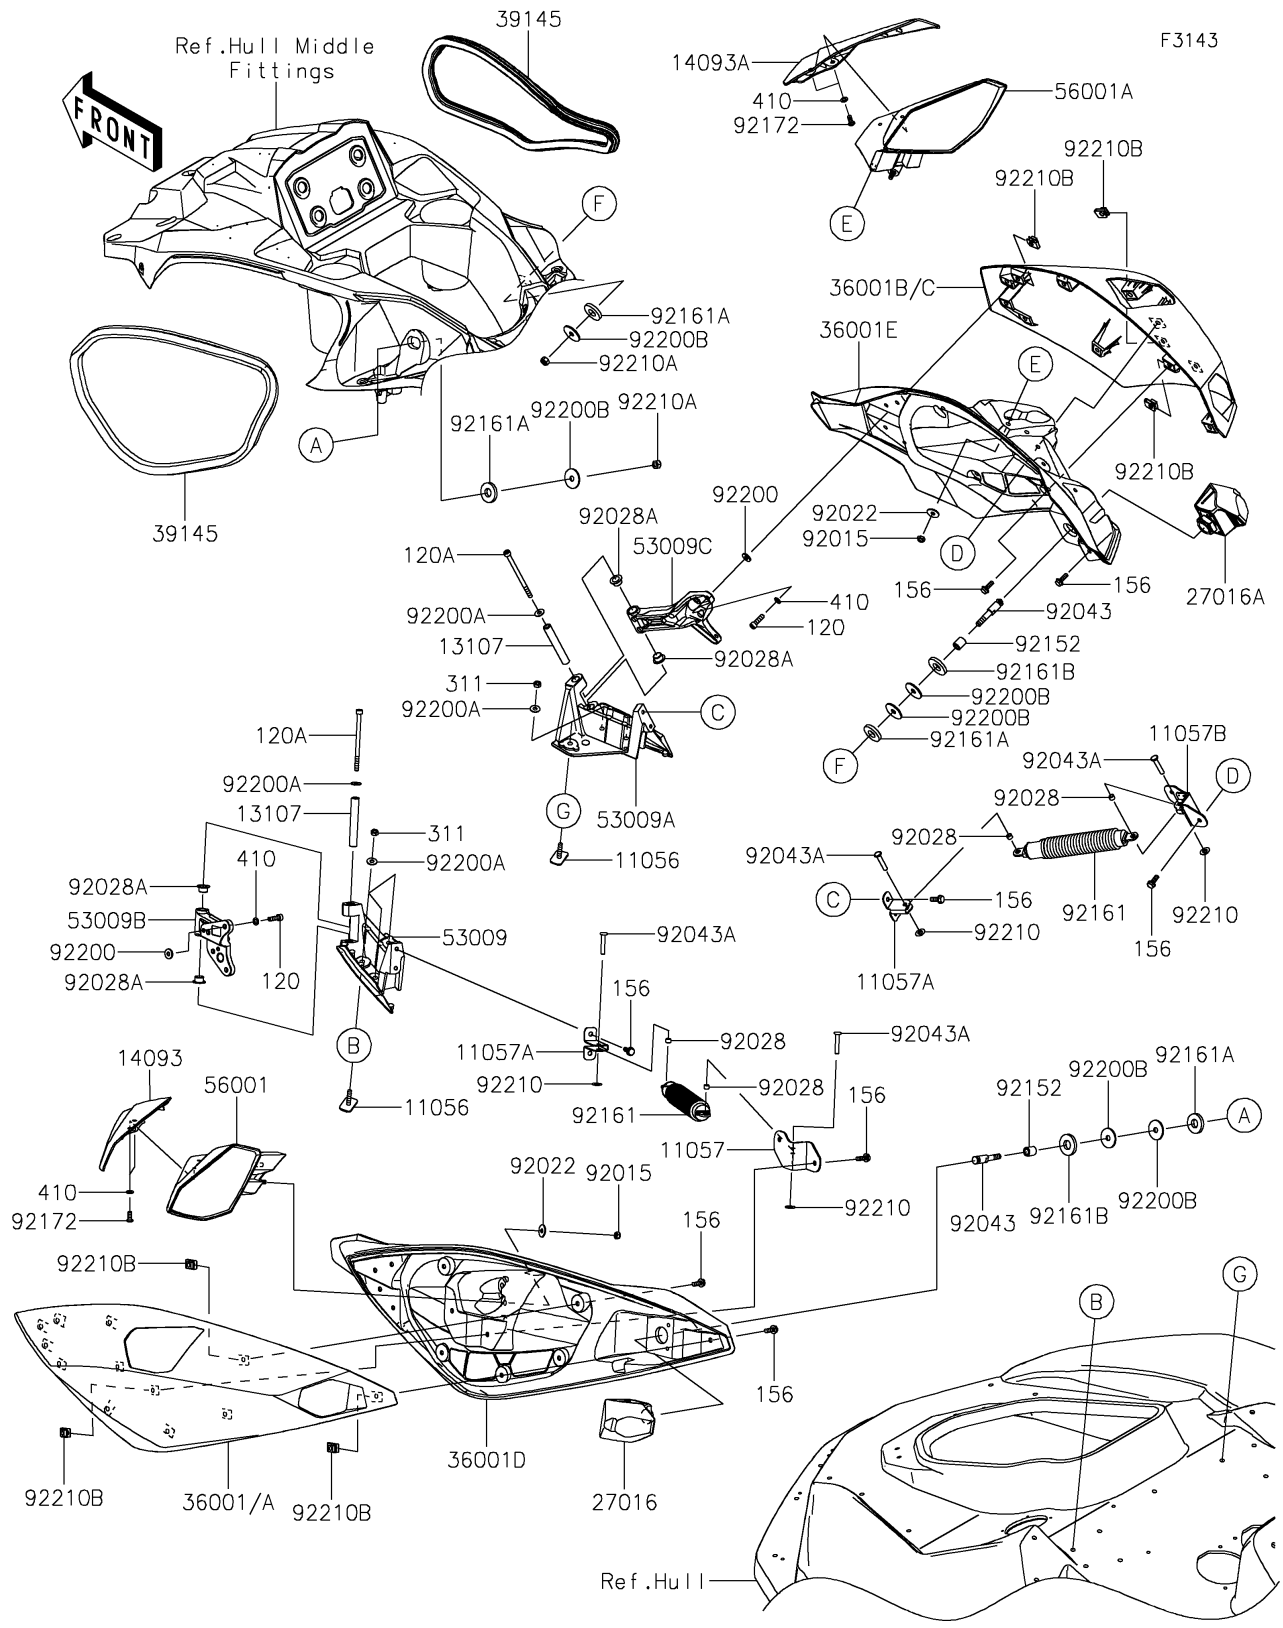

2024 JET SKI® ULTRA® 160LX-S PARTS DIAGRAM

Hull Fittings(Side Storage)