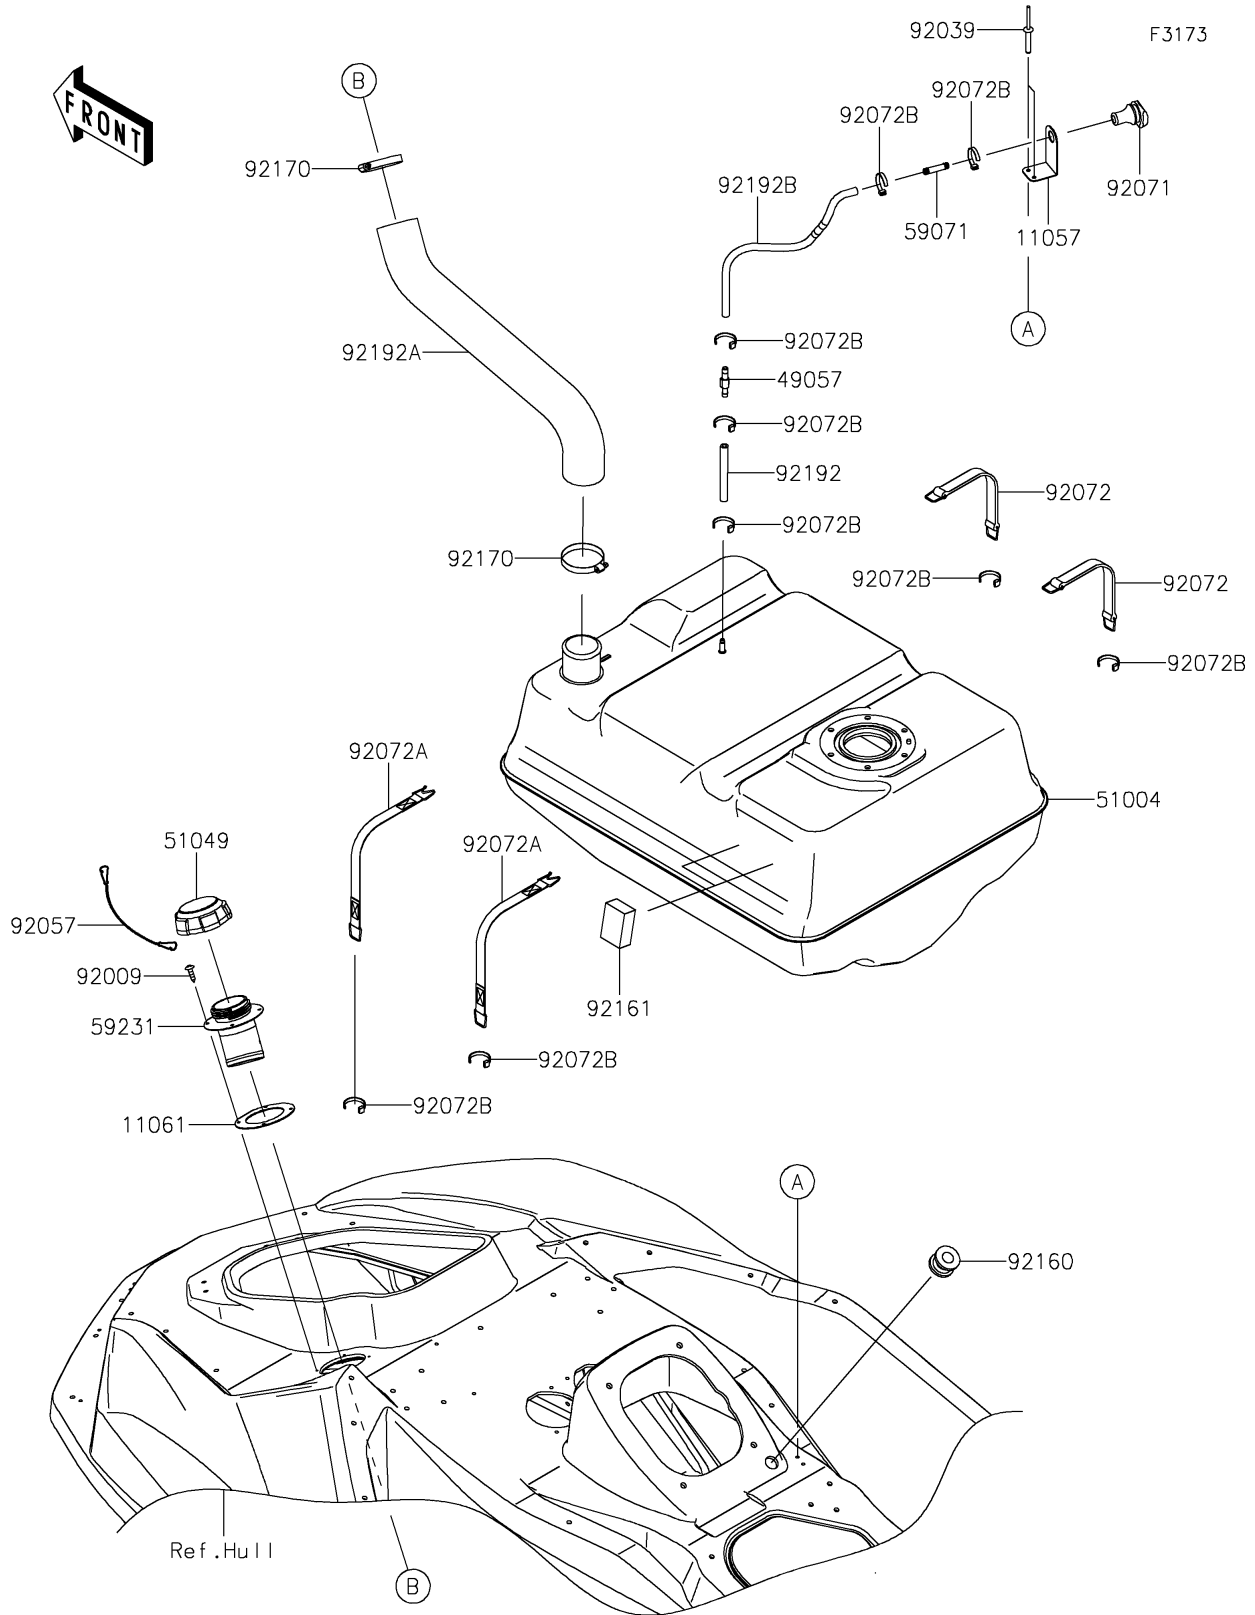

# 2025 JET SKI® ULTRA® 160LX-S PARTS DIAGRAM

Fuel Tank

### Fuel Tank

ITEM NAME	PART NUMBER	QUANTITY
BRACKET (Ref # 11057)	11057-7353	1
GASKET,FUEL-FILLER (Ref # 11061)	11061-1399	1
VALVE-RELIEF (Ref # 49057)	49057-0002	1
TANK-FUEL (Ref # 51004)	51004-0032	1
CAP-TANK,FUEL (Ref # 51049)	51049-0713	1
JOINT (Ref # 59071)	59071-3764	1
FILLER,FUEL TANK (Ref # 59231)	59231-0752	1
SCREW,TAPPING,4X16 (Ref # 92009)	92009-3849	4
RIVET (Ref # 92039)	92039-3783	2
CHAIN,COVER,L=100 (Ref # 92057)	92057-3704	1
GROMMET (Ref # 92071)	92071-3841	1
BAND (Ref # 92072)	92072-3845	2
BAND (Ref # 92072A)	92072-3847	2
BAND,L=100.08 (Ref # 92072B)	92072-3882	9
DAMPER,MUFFLER MOUNT (Ref # 92160)	92160-1116	1
DAMPER (Ref # 92161)	92161-1595	2
CLAMP (Ref # 92170)	92170-1764	2
TUBE,5.8X11X100 (Ref # 92192)	92192-1795	1
TUBE,FUEL TANK-FILLER (Ref # 92192A)	92192-2512	1
TUBE,5.8X10.8X380 (Ref # 92192B)	92192-2601	1