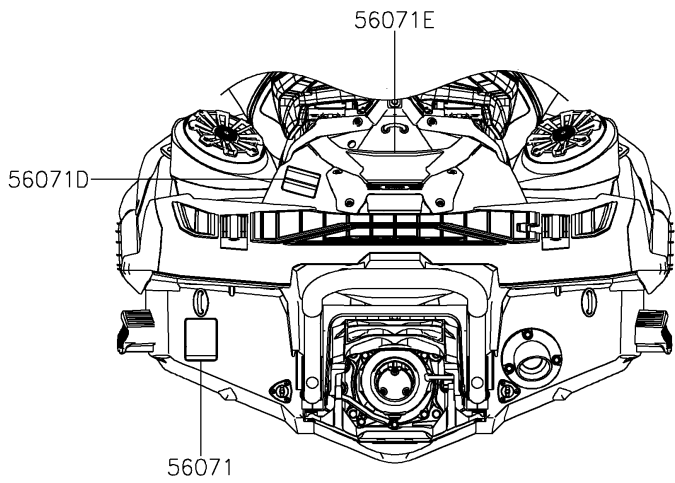

2024 JET SKI® ULTRA® 160LX-S PARTS DIAGRAM

Labels

F3183

2024 JET SKI® ULTRA® 160LX-S PARTS LIST

Labels

ITEM NAME	PART NUMBER	QUANTITY
LABEL,FIRE EXTINGUISHER (Ref # 56030)	56030-3755	1
LABEL-WARNING,RIGHTING (Ref # 56071)	56071-0398	1
LABEL-WARNING,GRAB,HANDLE,STEP (Ref # 56071A)	56071-0402	1
LABEL-WARNING,FUEL SUPPLY (Ref # 56071B)	56071-0424	1
LABEL-WARNING,DAMPER (Ref # 56071C)	56071-0568	3
LABEL-WARNING,REBOARDING (Ref # 56071D)	56071-0904	1
LABEL-WARNING,RIDER SAFETY (Ref # 56071E)	56071-0962	1
LABEL-WARNING,HELM (Ref # 56071F)	56071-0963	1
LABEL-WARNING,VENTILATION (Ref # 56071G)	56071-0964	1