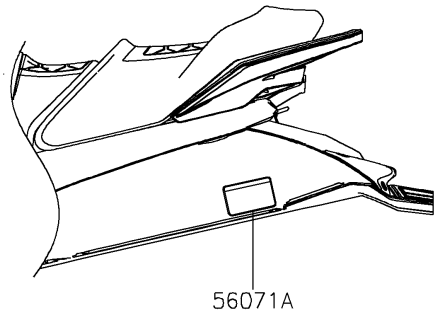

2024 JET SKI® ULTRA® 160LX-S PARTS DIAGRAM

Labels

F3183

2024 JET SKI® ULTRA® 160LX-S PARTS LIST

Labels

ITEM NAME	PART NUMBER	QUANTITY
LABEL,FIRE EXTINGUISHER (Ref # 56030)	56030-3755	1
LABEL-WARNING,RIGHTING (Ref # 56071)	56071-0398	1
LABEL-WARNING,GRAB,HANDLE,STEP (Ref # 56071A)	56071-0402	1
LABEL-WARNING,FUEL SUPPLY (Ref # 56071B)	56071-0424	1
LABEL-WARNING,DAMPER (Ref # 56071C)	56071-0568	3
LABEL-WARNING,REBOARDING (Ref # 56071D)	56071-0904	1
LABEL-WARNING,RIDER SAFETY (Ref # 56071E)	56071-0962	1
LABEL-WARNING,HELM (Ref # 56071F)	56071-0963	1
LABEL-WARNING,VENTILATION (Ref # 56071G)	56071-0964	1