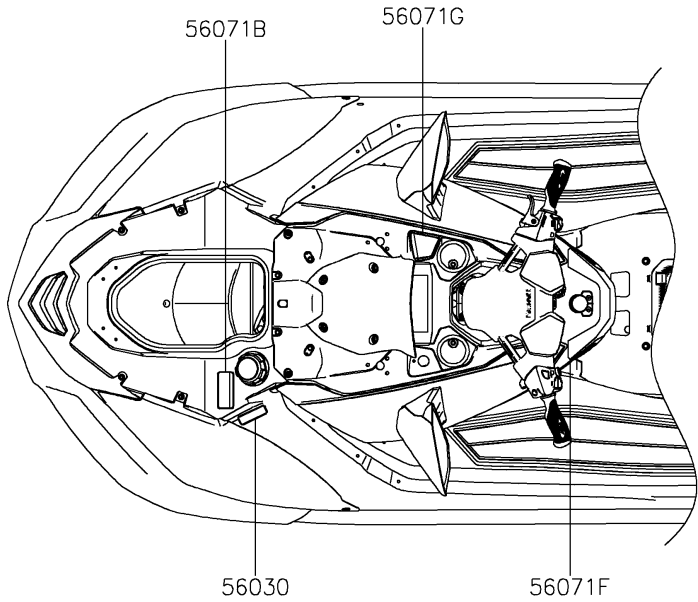

2024 JET SKI® ULTRA® 160LX-S PARTS DIAGRAM

Labels

F3183

2024 JET SKI® ULTRA® 160LX-S PARTS LIST

Labels

ITEM NAME	PART NUMBER	QUANTITY
LABEL,FIRE EXTINGUISHER (Ref # 56030)	56030-3755	1
LABEL-WARNING,RIGHTING (Ref # 56071)	56071-0398	1
LABEL-WARNING,GRAB,HANDLE,STEP (Ref # 56071A)	56071-0402	1
LABEL-WARNING,FUEL SUPPLY (Ref # 56071B)	56071-0424	1
LABEL-WARNING,DAMPER (Ref # 56071C)	56071-0568	3
LABEL-WARNING,REBOARDING (Ref # 56071D)	56071-0904	1
LABEL-WARNING,RIDER SAFETY (Ref # 56071E)	56071-0962	1
LABEL-WARNING,HELM (Ref # 56071F)	56071-0963	1
LABEL-WARNING,VENTILATION (Ref # 56071G)	56071-0964	1