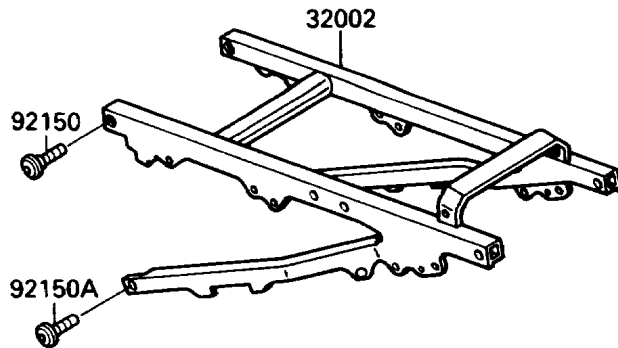

1988 NINJA® 600R PARTS DIAGRAM

Frame

F2120-0309

1988 NINJA® 600R PARTS LIST

Frame

ITEM NAME	PART NUMBER	QUANTITY
CAP,STEERING STEM (Ref # 11012)	11012-1442	1
FRAME-COMP,AL,RR (Ref # 32002)	32002-1938	1
FRAME-COMP,FR (Ref # 32160)	32160-1005	1
NUT,18MM (Ref # 92015)	92015-1404	1
NUT,25MM,T=12 (Ref # 92015A)	92015-1546	1
WASHER,CLAW,18.5X30X2.3 (Ref # 92022)	92022-1555	1
SEAL-OIL,XMHE36X52X4J (Ref # 92049)	92049-1162	1
SEAL-OIL,STEERING STEM (Ref # 92049A)	92049-1214	1
RING-O,24.7MM (Ref # 92055)	92055-1160	1
BEARING-ROLLER,HR320/28XJ (Ref # 92116)	92116-1009	1
BEARING-ROLLER,HI-CAP32005JR-1 (Ref # 92116A)	92116-1056	1
BOLT,SOCKET,8X32 (Ref # 92150)	92002-1927	2
BOLT,SOCKET,6X92 (Ref # 92150A)	92150-1928	2
DAMPER (Ref # 92160)	92160-1075	1
W-PLAIN-S (Ref # 410)	410F1800	1