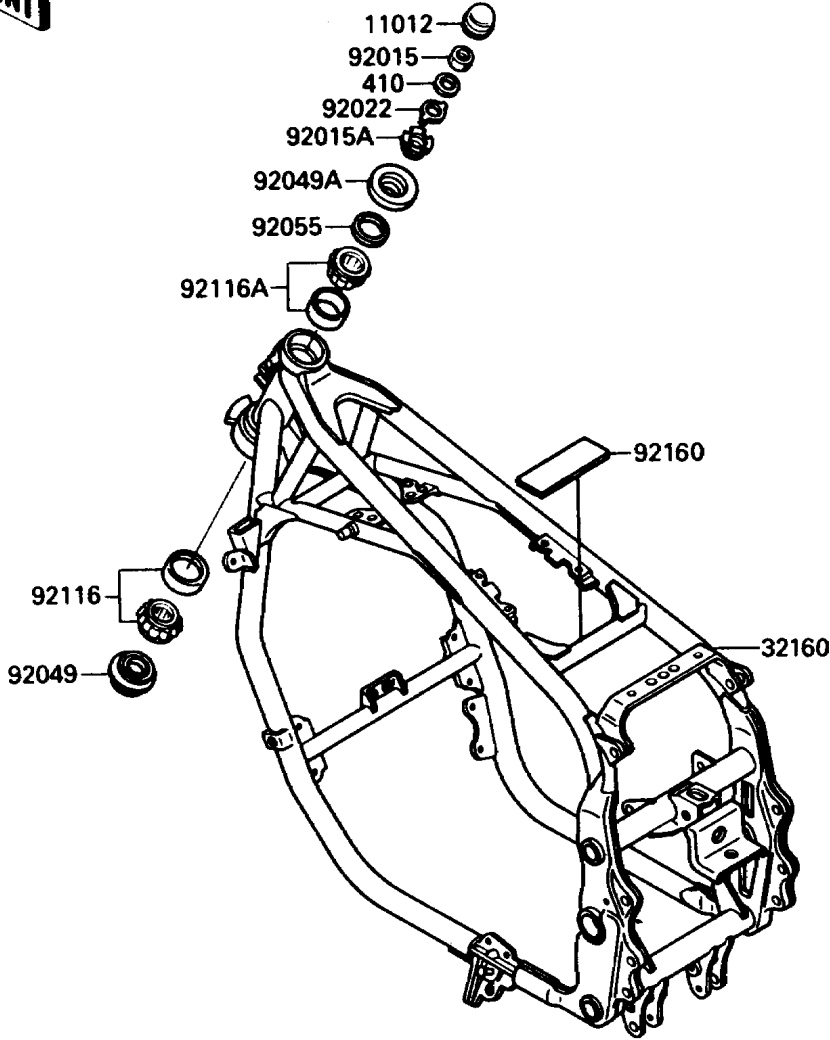

1988 NINJA® 600R PARTS DIAGRAM

Frame

F2120-0309

1988 NINJA® 600R PARTS LIST

Frame

ITEM NAME	PART NUMBER	QUANTITY
CAP,STEERING STEM (Ref # 11012)	11012-1442	1
FRAME-COMP,AL,RR (Ref # 32002)	32002-1938	1
FRAME-COMP,FR (Ref # 32160)	32160-1005	1
NUT,18MM (Ref # 92015)	92015-1404	1
NUT,25MM,T=12 (Ref # 92015A)	92015-1546	1
WASHER,CLAW,18.5X30X2.3 (Ref # 92022)	92022-1555	1
SEAL-OIL,XMHE36X52X4J (Ref # 92049)	92049-1162	1
SEAL-OIL,STEERING STEM (Ref # 92049A)	92049-1214	1
RING-O,24.7MM (Ref # 92055)	92055-1160	1
BEARING-ROLLER,HR320/28XJ (Ref # 92116)	92116-1009	1
BEARING-ROLLER,HI-CAP32005JR-1 (Ref # 92116A)	92116-1056	1
BOLT,SOCKET,8X32 (Ref # 92150)	92002-1927	2
BOLT,SOCKET,6X92 (Ref # 92150A)	92150-1928	2
DAMPER (Ref # 92160)	92160-1075	1
W-PLAIN-S (Ref # 410)	410F1800	1