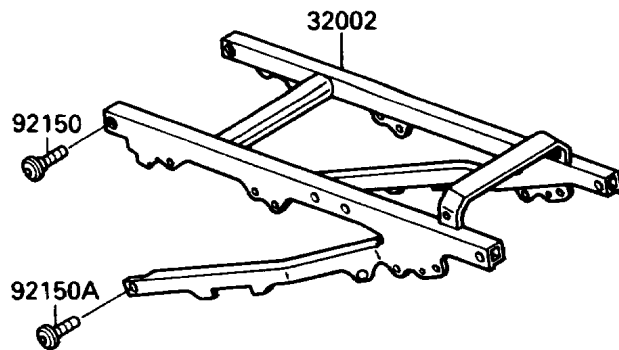

1989 Ninja® 600R PARTS DIAGRAM

Frame

F2120-0309

1989 Ninja® 600R PARTS LIST

Frame

ITEM NAME	PART NUMBER	QUANTITY
CAP,STEERING STEM (Ref # 11012)	11012-1442	1
FRAME-COMP,AL,RR (Ref # 32002)	32002-1938	1
FRAME-COMP,FR (Ref # 32160)	32160-1005	1
NUT,18MM (Ref # 92015)	92015-1404	1
NUT,25MM,T=12 (Ref # 92015A)	92015-1546	1
WASHER,CLAW,18.5X30X2.3 (Ref # 92022)	92022-1555	1
SEAL-OIL,XMHE36X52X4J (Ref # 92049)	92049-1162	1
SEAL-OIL,STEERING STEM (Ref # 92049A)	92049-1214	1
RING-O,24.7MM (Ref # 92055)	92055-1160	1
BEARING-ROLLER,HR320/28XJ (Ref # 92116)	92116-1009	1
BEARING-ROLLER,HI-CAP32005JR-1 (Ref # 92116A)	92116-1056	1
BOLT,SOCKET,8X32 (Ref # 92150)	92002-1927	2
BOLT,SOCKET,6X92 (Ref # 92150A)	92150-1928	2
DAMPER (Ref # 92160)	92160-1075	1
W-PLAIN-S (Ref # 410)	410F1800	1