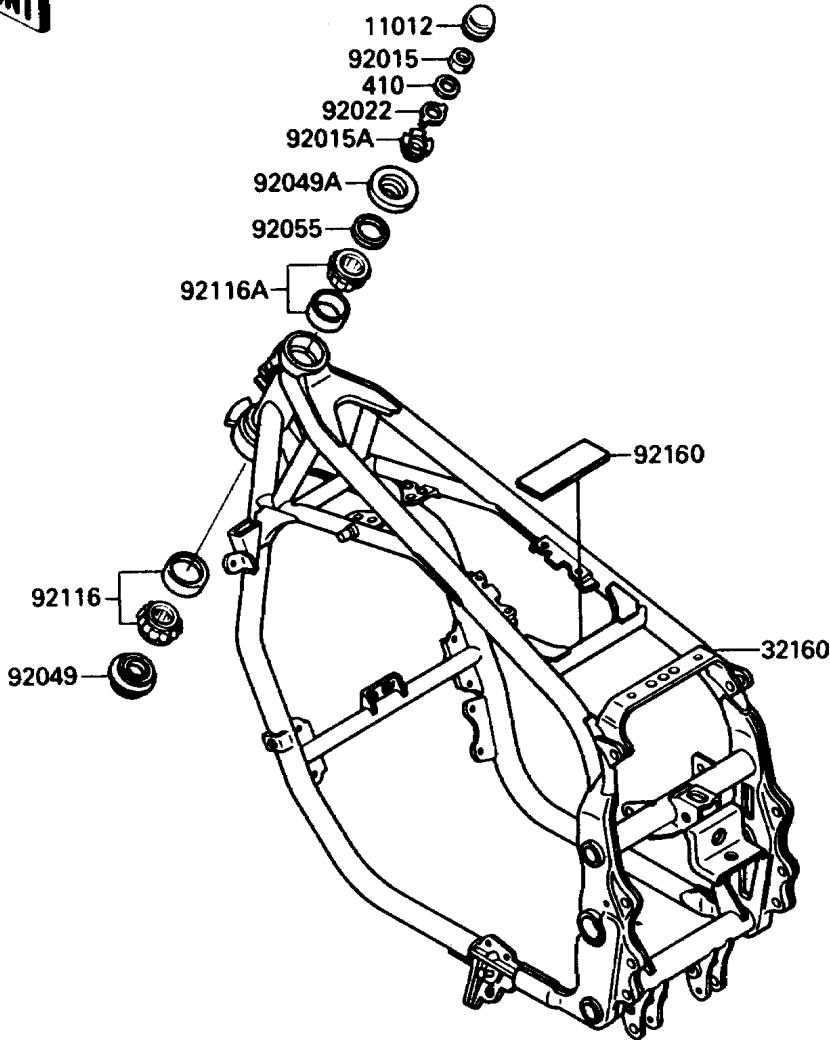

1989 Ninja® 600R PARTS DIAGRAM

Frame

F2120-0309

1989 Ninja® 600R PARTS LIST

Frame

ITEM NAME	PART NUMBER	QUANTITY
CAP,STEERING STEM (Ref # 11012)	11012-1442	1
FRAME-COMP,AL,RR (Ref # 32002)	32002-1938	1
FRAME-COMP,FR (Ref # 32160)	32160-1005	1
NUT,18MM (Ref # 92015)	92015-1404	1
NUT,25MM,T=12 (Ref # 92015A)	92015-1546	1
WASHER,CLAW,18.5X30X2.3 (Ref # 92022)	92022-1555	1
SEAL-OIL,XMHE36X52X4J (Ref # 92049)	92049-1162	1
SEAL-OIL,STEERING STEM (Ref # 92049A)	92049-1214	1
RING-O,24.7MM (Ref # 92055)	92055-1160	1
BEARING-ROLLER,HR320/28XJ (Ref # 92116)	92116-1009	1
BEARING-ROLLER,HI-CAP32005JR-1 (Ref # 92116A)	92116-1056	1
BOLT,SOCKET,8X32 (Ref # 92150)	92002-1927	2
BOLT,SOCKET,6X92 (Ref # 92150A)	92150-1928	2
DAMPER (Ref # 92160)	92160-1075	1
W-PLAIN-S (Ref # 410)	410F1800	1