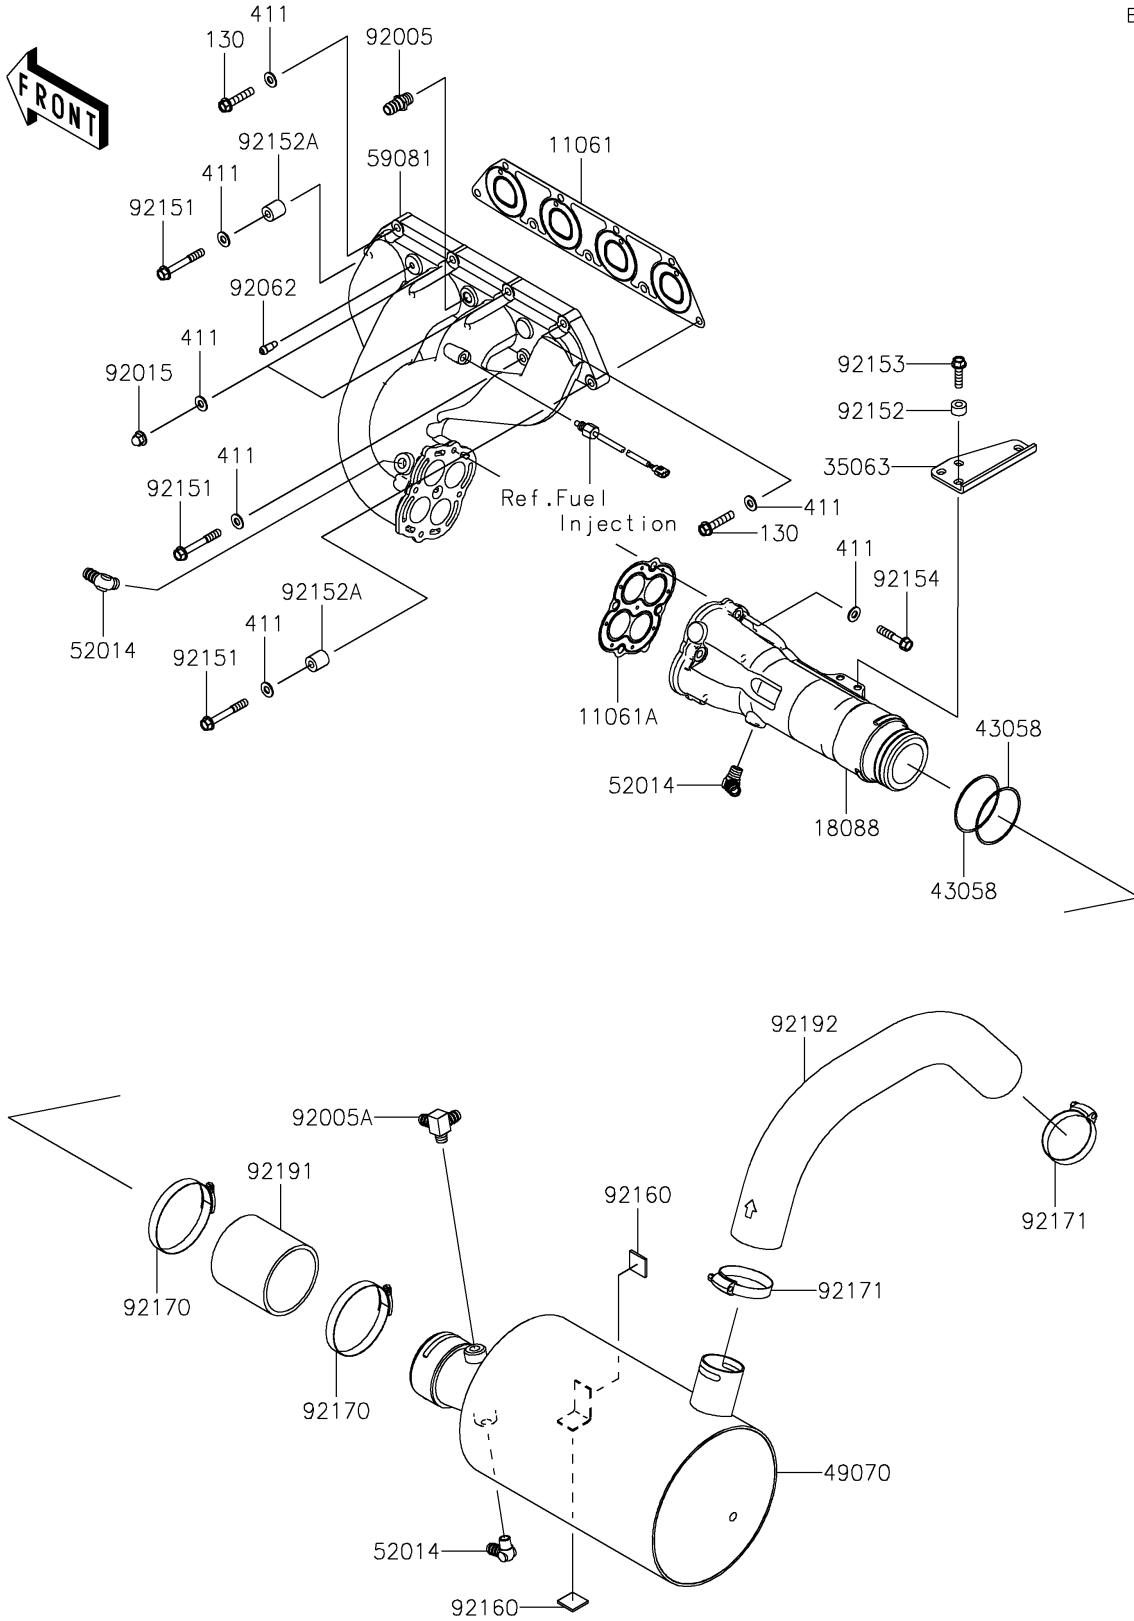

2025 JET SKI® ULTRA® 160LX-S ANGLER PARTS DIAGRAM

Muffler(s)

E1140

2025 JET SKI® ULTRA® 160LX-S ANGLER PARTS LIST

Muffler(s)

ITEM NAME	PART NUMBER	QUANTITY
GASKET,MANIFOLD EXHAUST (Ref # 11061)	11061-3713	1
GASKET,PIPE EXHAUST (Ref # 11061A)	11061-3714	1
PIPE-EXHAUST (Ref # 18088)	18088-3723	1
STAY (Ref # 35063)	35063-3704	1
RING,GASKET (Ref # 43058)	43058-3733	2
MUFFLER-COMP (Ref # 49070)	49070-0045	1
ELBOW (Ref # 52014)	52014-3711	3
MANIFOLD-EXHAUST (Ref # 59081)	59081-3741	1
FITTING (Ref # 92005)	92005-3714	1
FITTING (Ref # 92005A)	92005-3751	1
NUT,CAP,8MM (Ref # 92015)	92015-1371	2
NOZZLE (Ref # 92062)	92062-0562	1
BOLT,8X60 (Ref # 92151)	92151-3730	5
COLLAR,8.2X17X10 (Ref # 92152)	92152-3740	4
COLLAR (Ref # 92152A)	92152-3812	2
BOLT,FLANGED,8X30 (Ref # 92153)	92153-3722	4
BOLT,FLANGED,8X40 (Ref # 92154)	92154-0992	4
DAMPER,25X25 (Ref # 92160)	92160-3864	2
CLAMP (Ref # 92170)	92170-3764	2
CLAMP (Ref # 92171)	92171-3723	2
TUBE,PIPE EX-MUFFLER (Ref # 92191)	92191-3986	1
TUBE,W/M-TAIL PIPE (Ref # 92192)	92192-1173	1
BOLT-FLANGED,8X40 (Ref # 130)	130CD0840	2
WASHER-PLAIN,8MM (Ref # 411)	411S0800	13