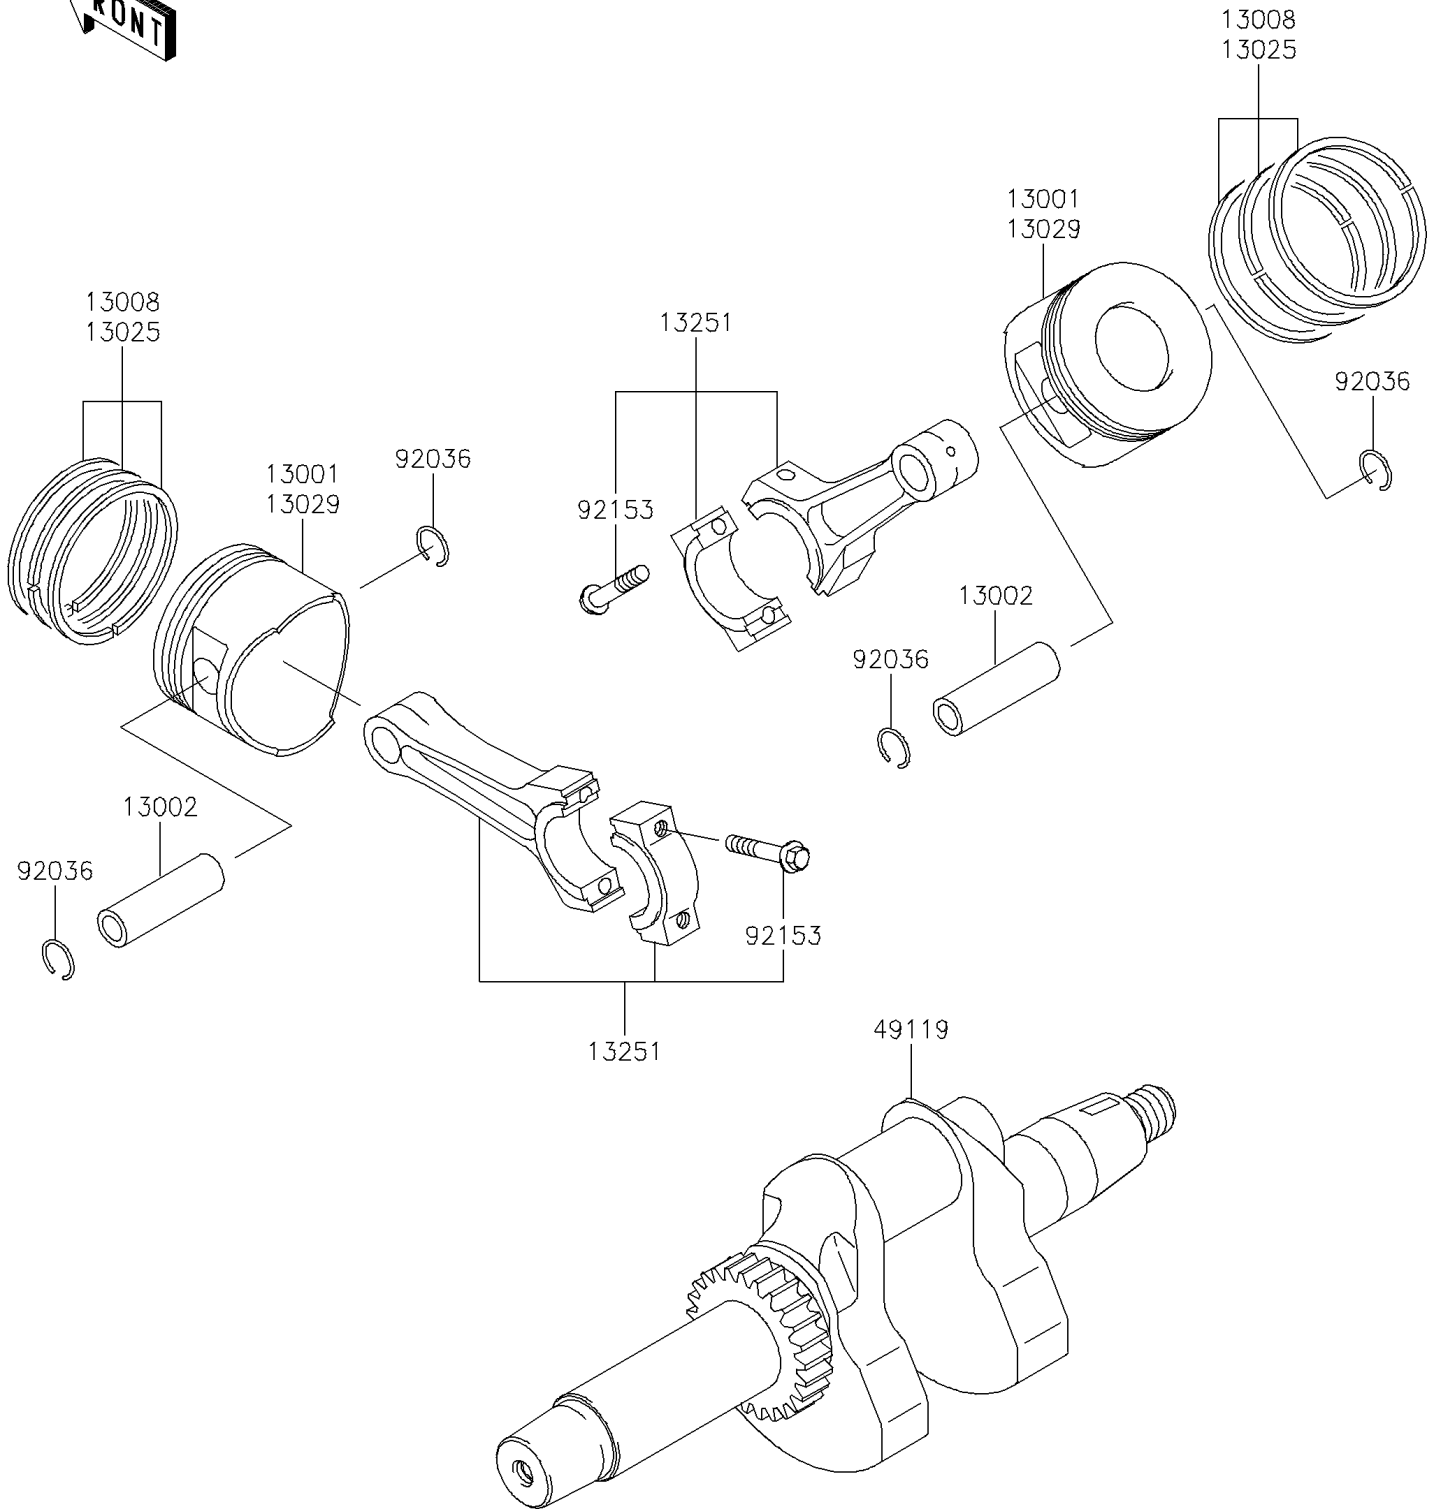

2025 MULE™ 4000 PARTS DIAGRAM

Crankshaft/Piston(s)

E1320

2025 MULE™ 4000 PARTS LIST

Crankshaft/Piston(s)

ITEM NAME	PART NUMBER	QUANTITY
PISTON-ENGINE (Ref # 13001)	13001-2210	2
PIN-PISTON (Ref # 13002)	13002-1013	2
RING-SET-PISTON,STD (Ref # 13008)	13008-6025	2
RING-SET-PISTON L,0.50 (Ref # 13025)	13025-6008	AR
PISTON-ENGINE L,0.50 (Ref # 13029)	13029-0033	AR
ROD-ASSY-CONNECTING (Ref # 13251)	13251-0737	2
CRANKSHAFT-ASSY (Ref # 49119)	49119-0015	1
RING-SNAP,PISTON PIN (Ref # 92036)	92036-021	4
BOLT,7X35.2 (Ref # 92153)	92153-2054	4