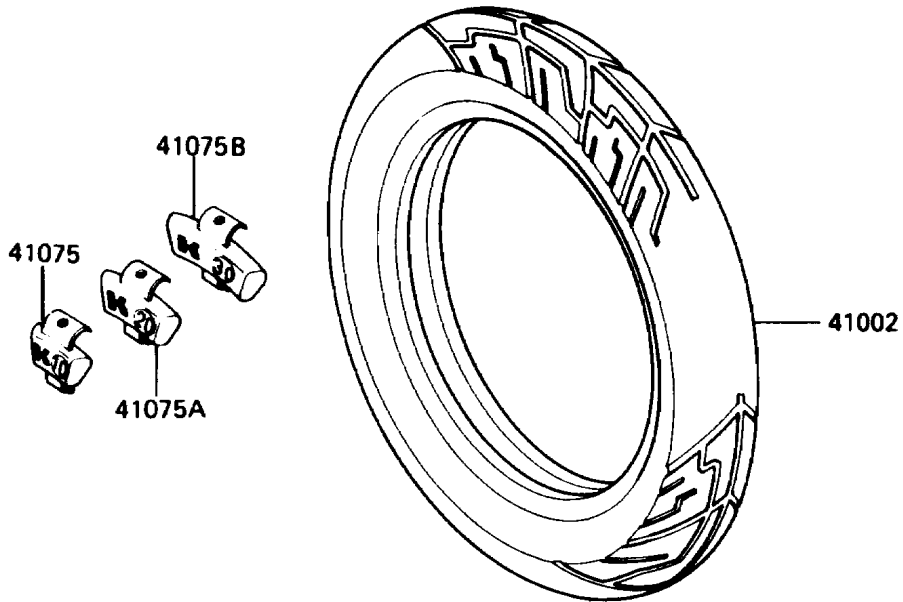

1989 Ninja® 600R PARTS DIAGRAM

Tires

F2210-0131

1989 Ninja® 600R PARTS LIST

Tires

ITEM NAME	PART NUMBER	QUANTITY
VALVE,TIRE (Ref # 16126)	16126-1136	2
TIRE,FR,110/80V16-V240,K205F(D (Ref # 41002)	41002-1662	1
TIRE,RR,130/90V16-V240,K205(D) (Ref # 41002A)	41002-1663	1
BALANCER-WHEEL,10G,SILVER (Ref # 41075)	41075-1014	AR
BALANCER-WHEEL,20G,SILVER (Ref # 41075A)	41075-1015	AR
BALANCER-WHEEL,30G,SILVER (Ref # 41075B)	41075-1016	AR