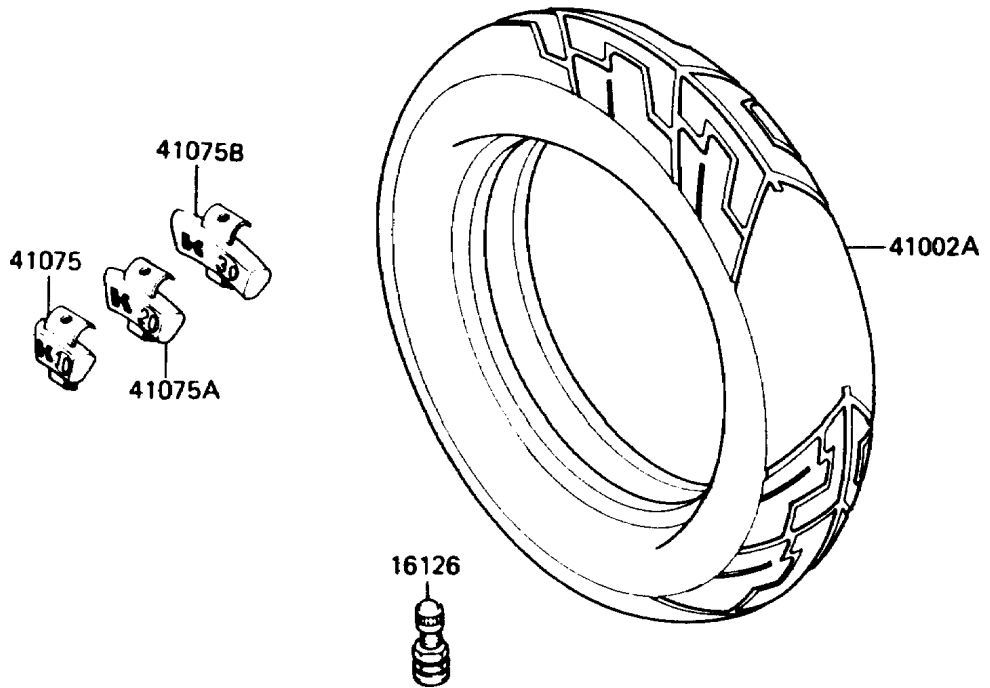

1989 Ninja® 600R PARTS DIAGRAM

Tires

F2210-0131

1989 Ninja® 600R PARTS LIST

Tires

ITEM NAME	PART NUMBER	QUANTITY
VALVE,TIRE (Ref # 16126)	16126-1136	2
TIRE,FR,110/80V16-V240,K205F(D (Ref # 41002)	41002-1662	1
TIRE,RR,130/90V16-V240,K205(D) (Ref # 41002A)	41002-1663	1
BALANCER-WHEEL,10G,SILVER (Ref # 41075)	41075-1014	AR
BALANCER-WHEEL,20G,SILVER (Ref # 41075A)	41075-1015	AR
BALANCER-WHEEL,30G,SILVER (Ref # 41075B)	41075-1016	AR